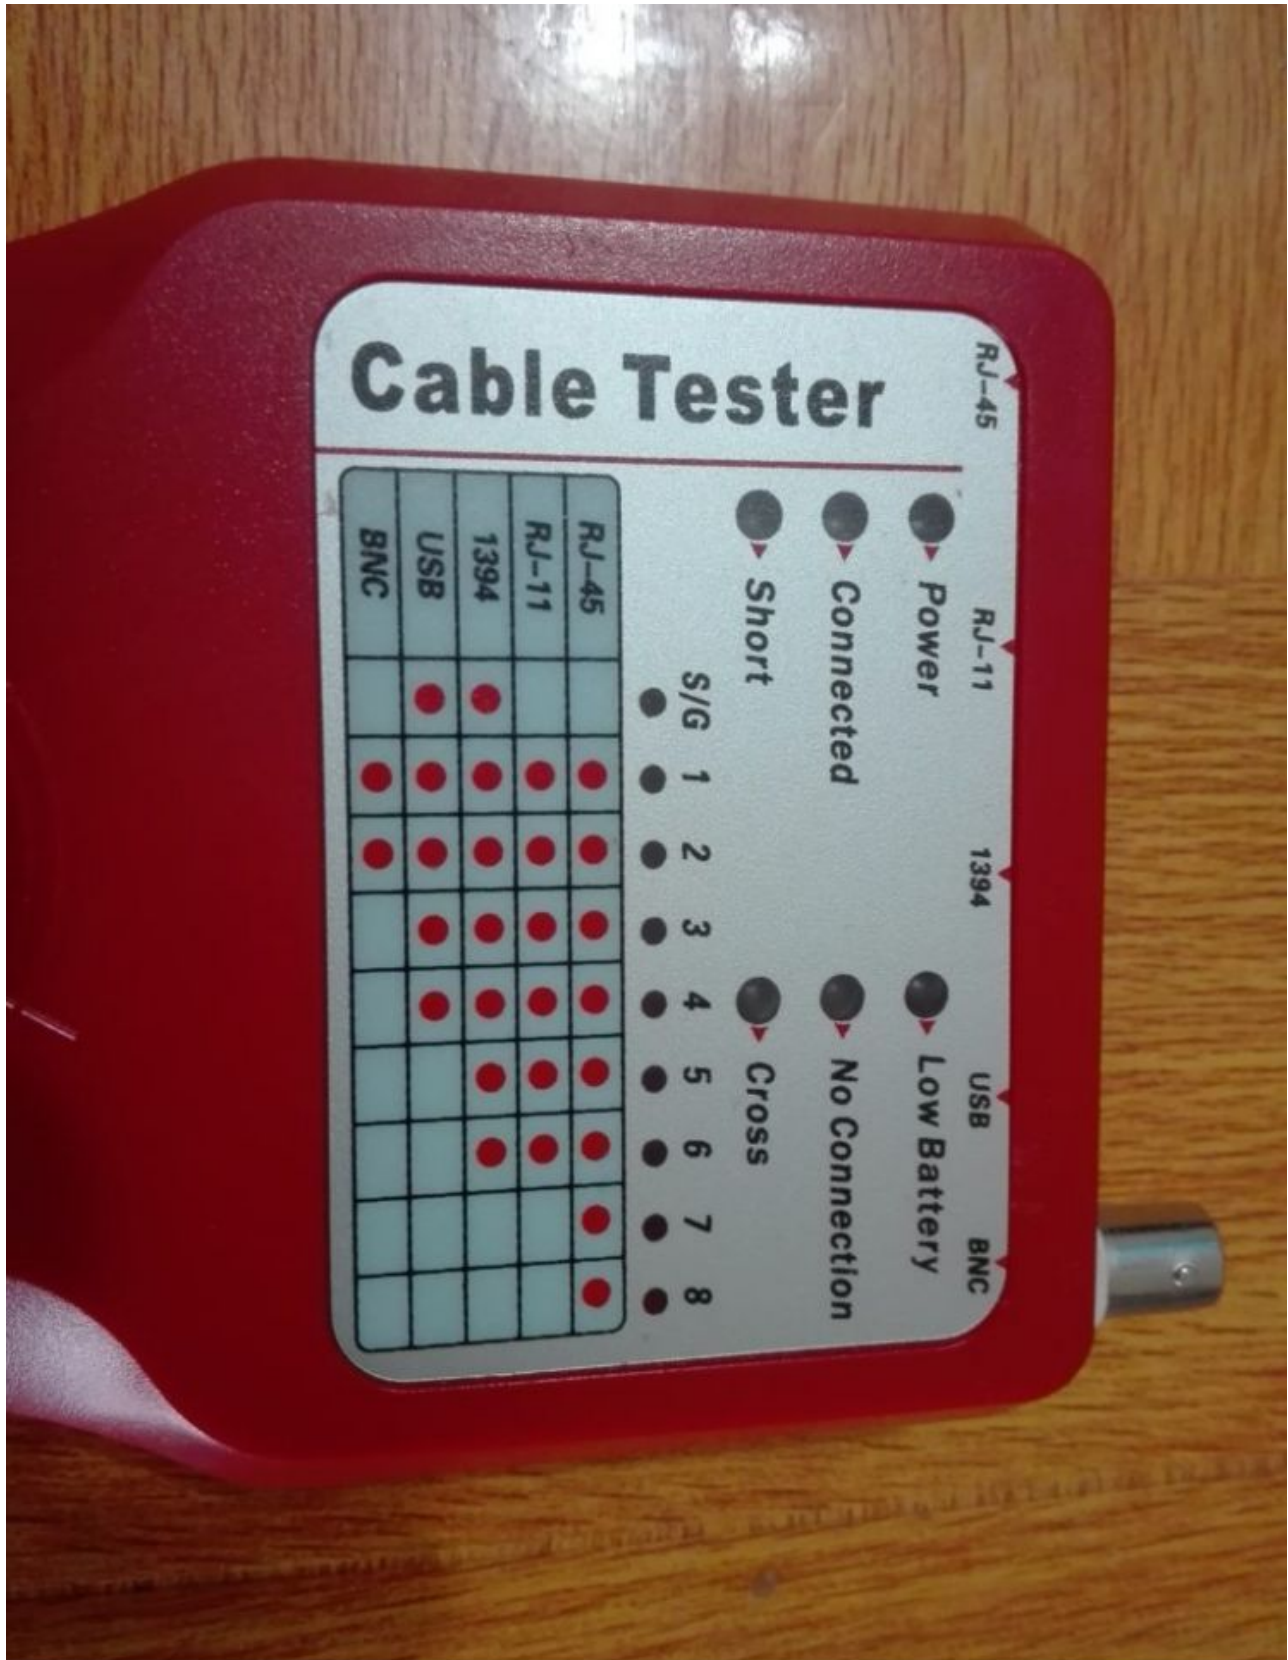

Mbsm.pro , Testeur de câble , camera
(bnc connector) , USB, Rg45 , Rg11,
Port 1394 , Produit tester, par
mbsmgroup

Category: Tester ok

written by www.mbsm.pro | 19 February 2018

Picture5 Mbsm Dot Pro : www.mbsm.pro

Mbsm.pro , Testeur de câble , camera (bnc connecter) , USB, Rg45 , Rg11, Port 1394 , Produit tester, par mbsmgroup

5 in 1 Cable Tester

TO TEST JUMPER CABLES:

Plug cable into appropriate jack on the Master Unit and Remote
Press TEST button and observe LEDs on Master Unit to find faults

TO TEST INSTALLED CABLES:

Plug cable into appropriate jack on the Master Unit. Locate other
end of cable and plug into appropriate jack on Remote
Press TEST button and observe LEDs on Master Unit to find faults

The 5 in 1 checks for Cable Continuity,
Miswiring, Opens, Shorts, Crossover and Grounding.

Maximum Cable Length = 600 Feet (RJ-45/RJ-11/BNC)

Refer to manual for complete instructions.

CAUTION: Do not connect to a live circuit.