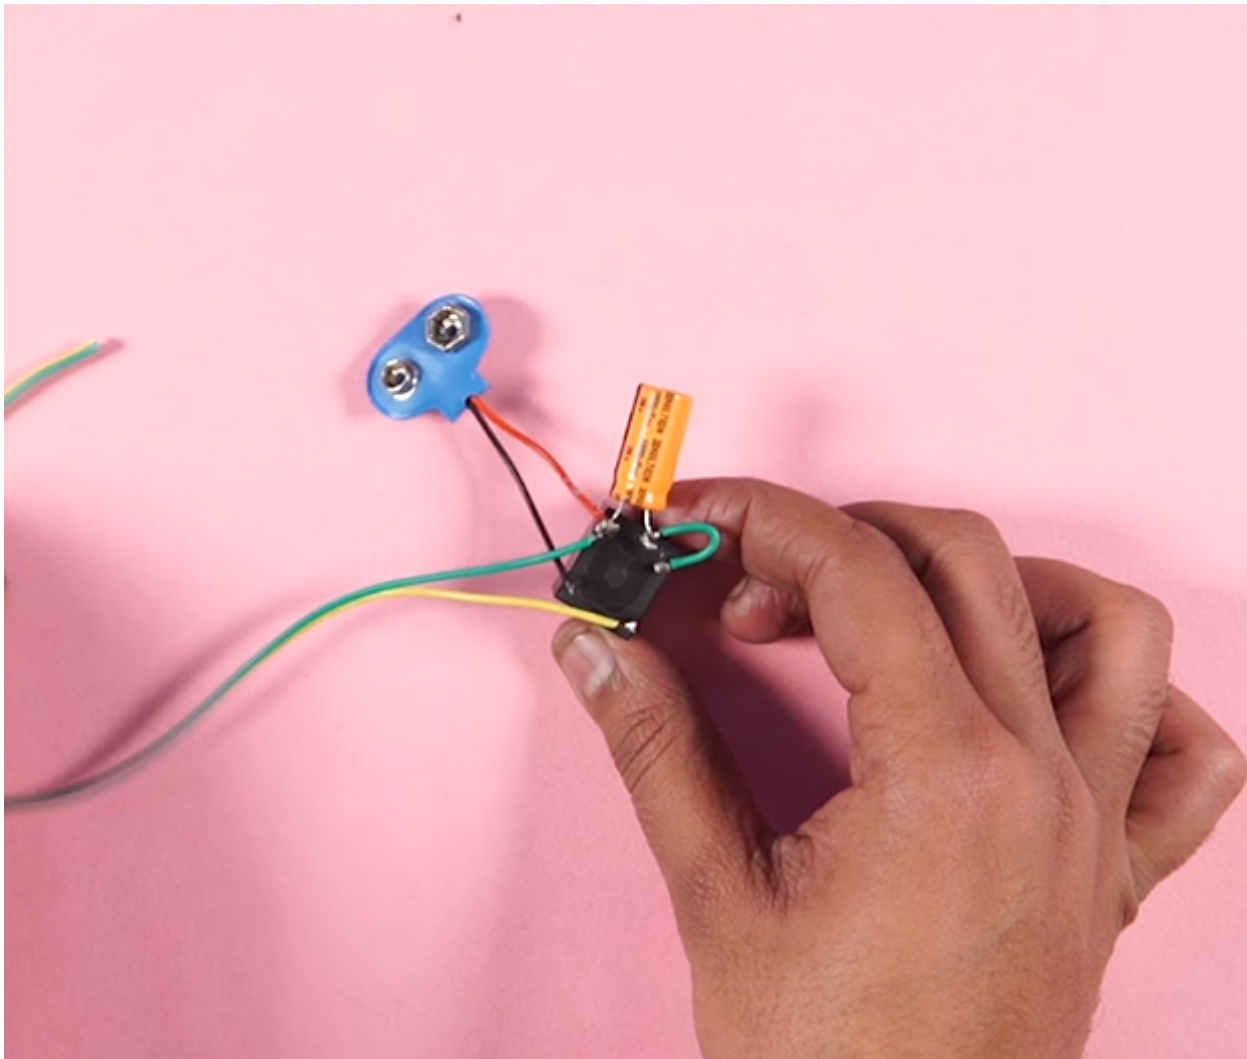

www.mbsm.pro , PICTURE, How to Make,
Blinking Indicator, With relay 6v ,
Condensor 1000uf , battery 9v , and a
simple led

Category: electronique, Tester ok
written by mahdi miled | 3 January 2019

PictureS Mbsm Dot Pro : www.mbsm.pro