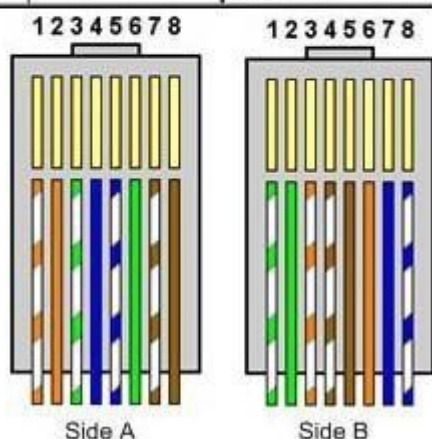

Mbsm.pro, Pictures, Cat5 cabling pin-out configuration

Category: Pictures

written by www.mbsm.pro | 28 March 2023

Pin ID	side A	side B
1	Orange-white	green-white
2	Orange	green
3	green-white	orange-white
4	blue	brown-white
5	blue-white	Brown
6	green	orange
7	brown-white	Blue
8	brown	blue-white