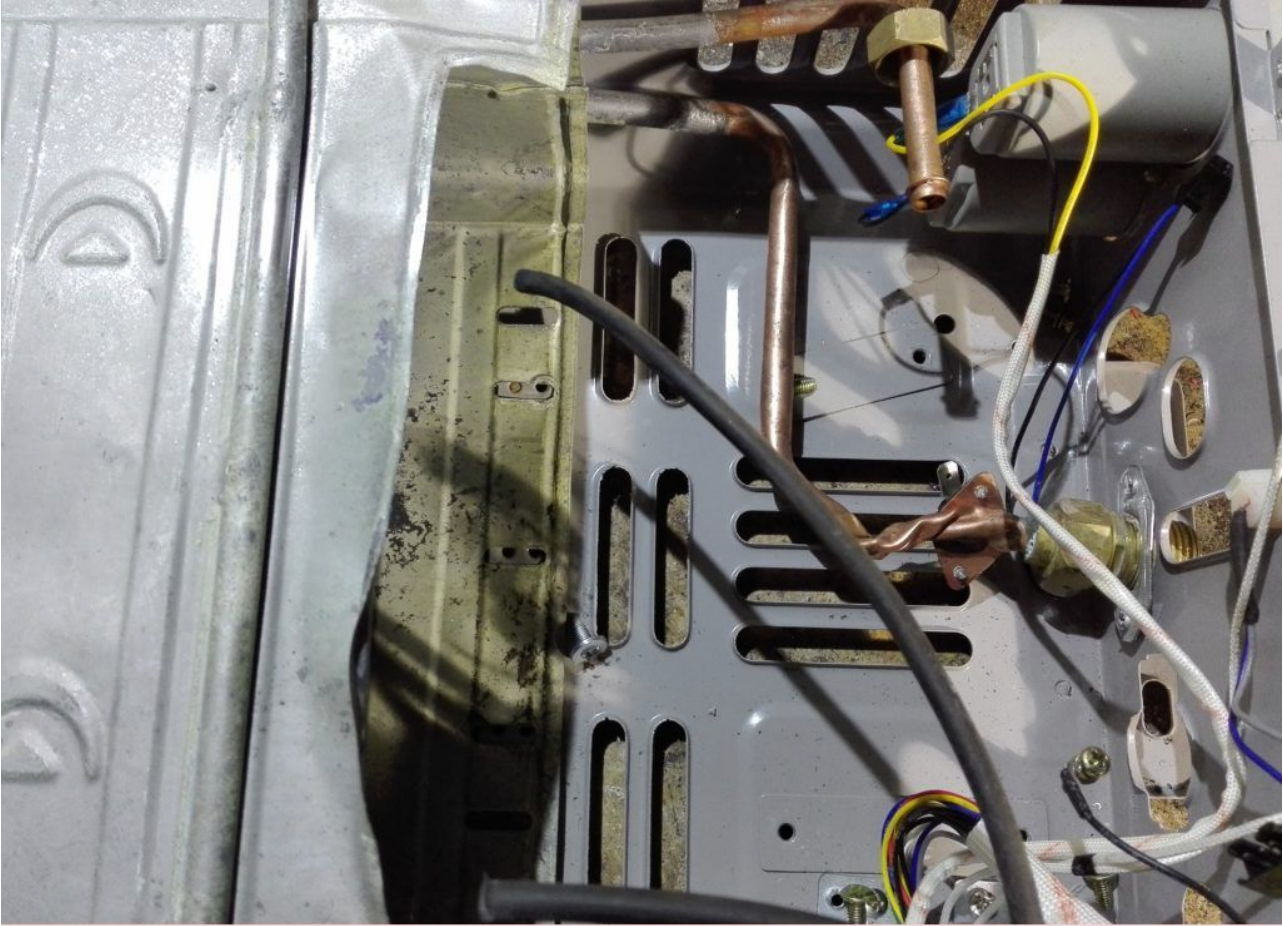

Picture5 Mbsm Dot Pro : www.mbsm.pro