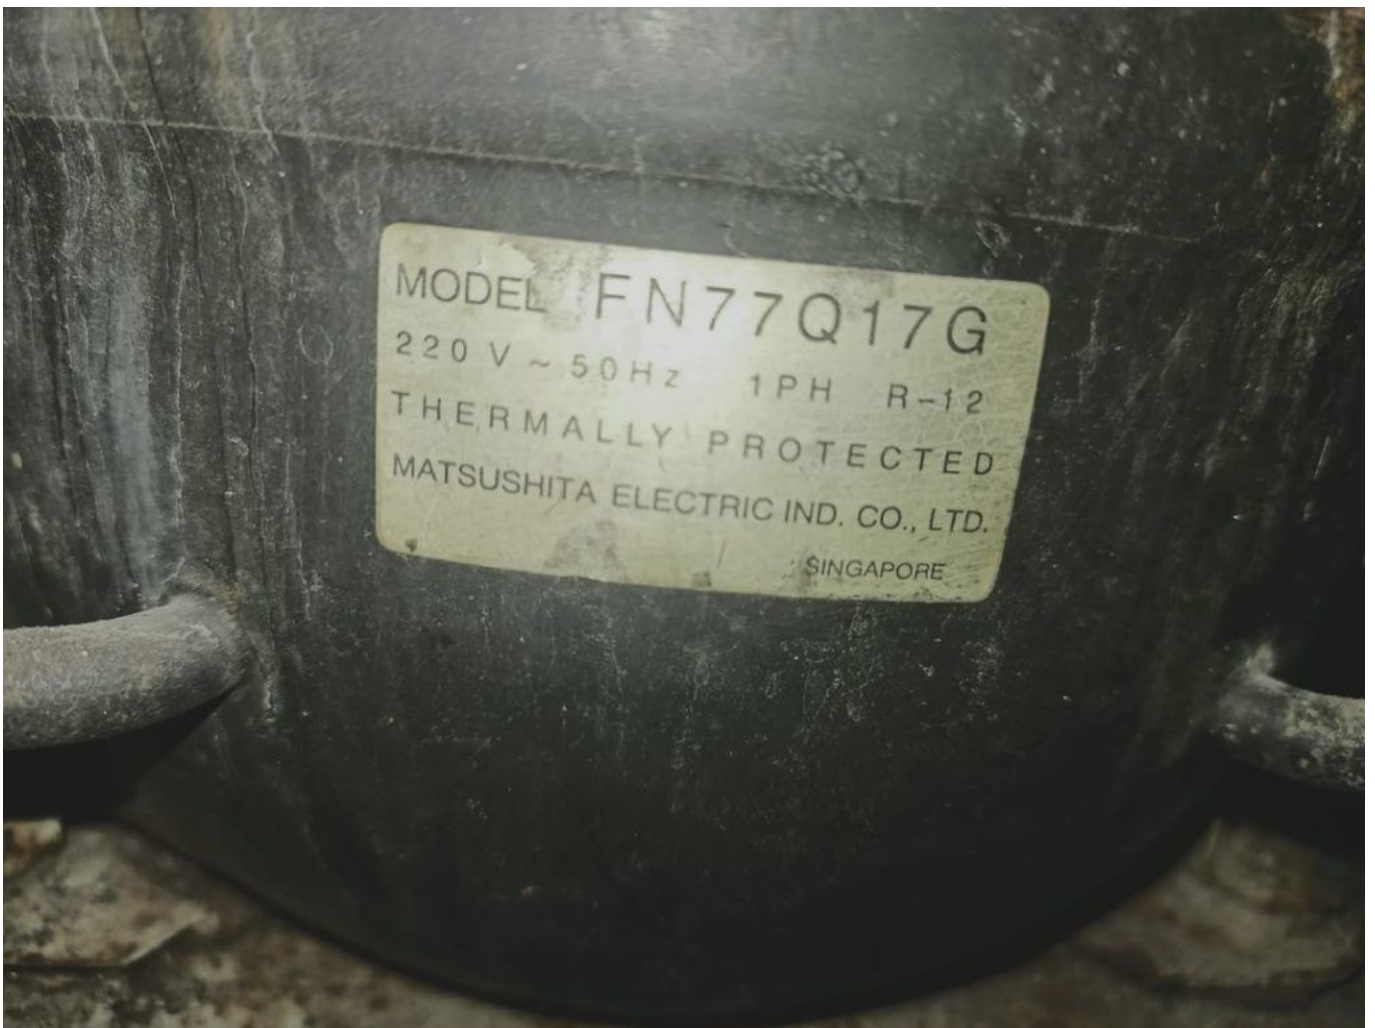

MODEL FN77Q17G
220 V ~ 50Hz 1PH R-12
THERMALLY PROTECTED
MATSUSHITA ELECTRIC IND. CO., LTD.
SINGAPORE