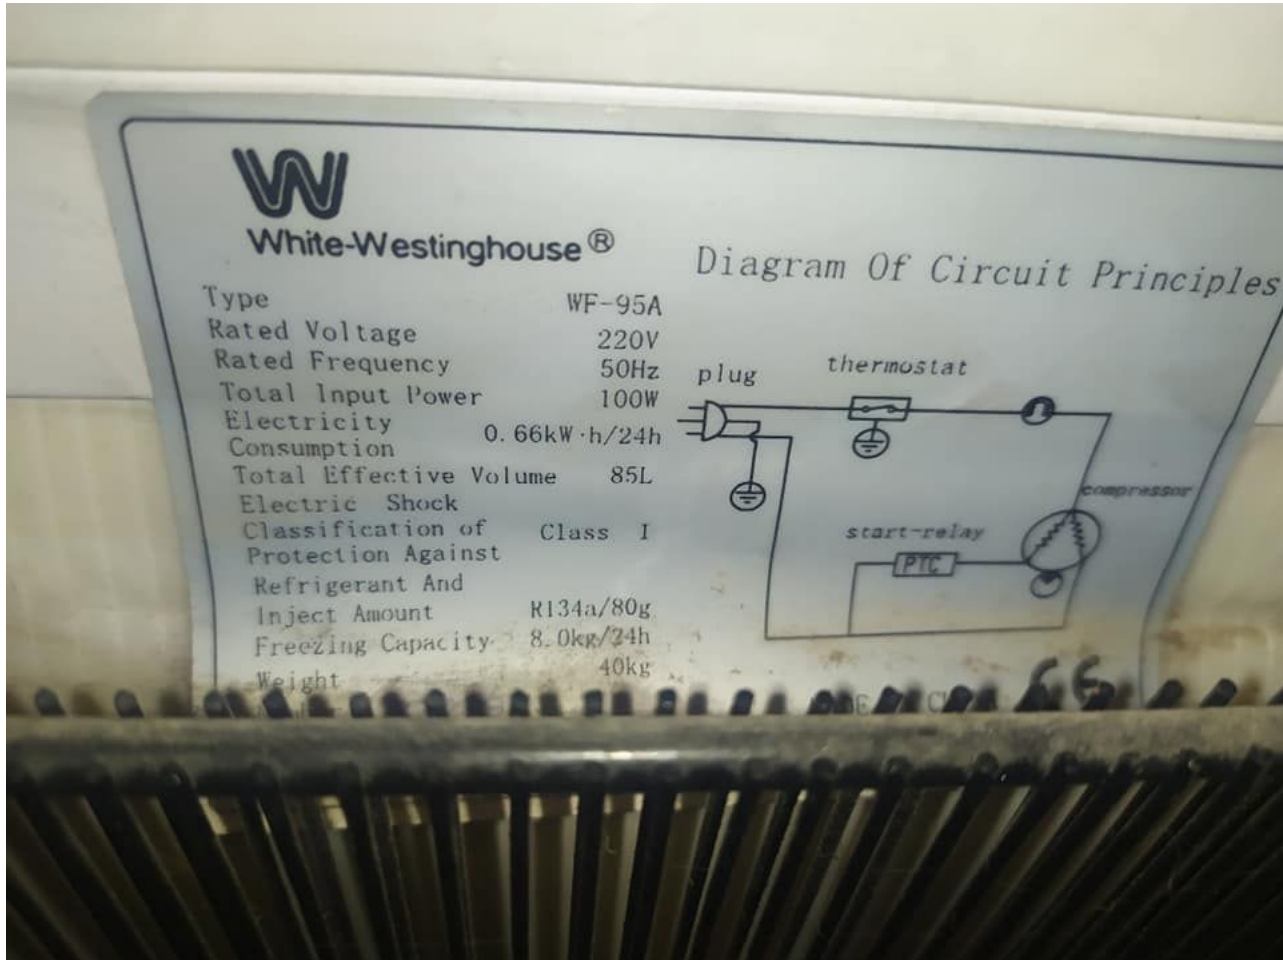

Panasonic, refrigerator, compressor, SB48C95GAW5, 110w, White-Westinghouse refrigerator, 220v, 50 Hz, 85L, R134A/80G, 1/6 Hp

Category: compressor

written by www.mbsm.pro | 16 March 2021

Private Picture Copyright : WWW.MBSM.PRO