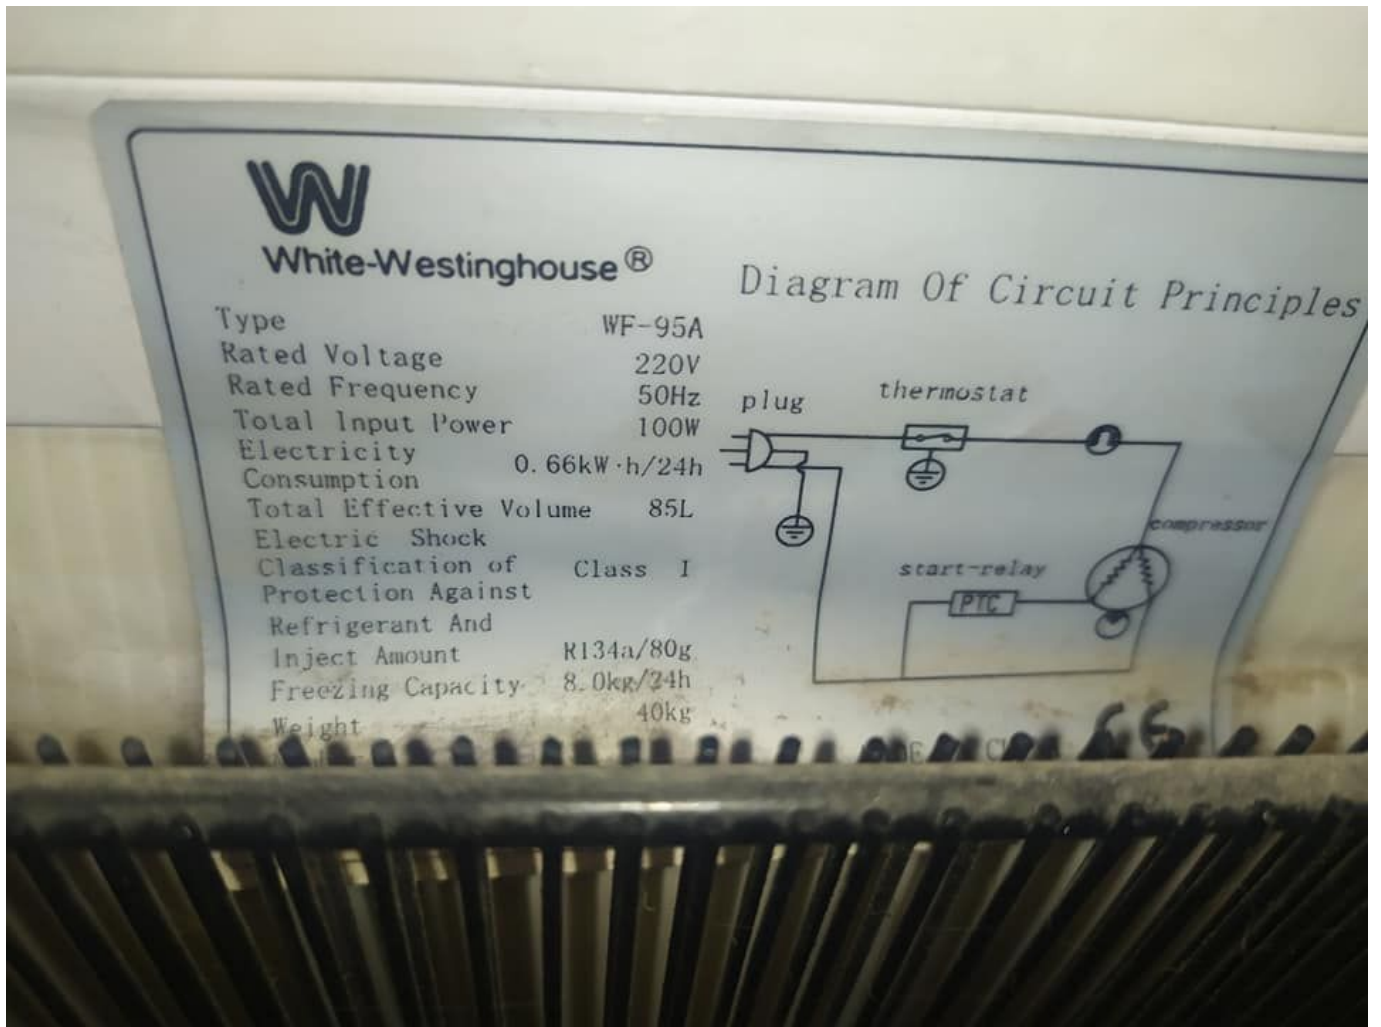

Private Picture Copyright : WWW.MBSM.PRO

Mbsm_dot_pro_private_PDF_SB48C95GAW5Télécharger

Mbsm.pro, PDF, QB77C16GPX5
,Compressors, 1/4 hp , Q Series,
Panasonic

Category: Files

written by www.mbsm.pro | 16 March 2021