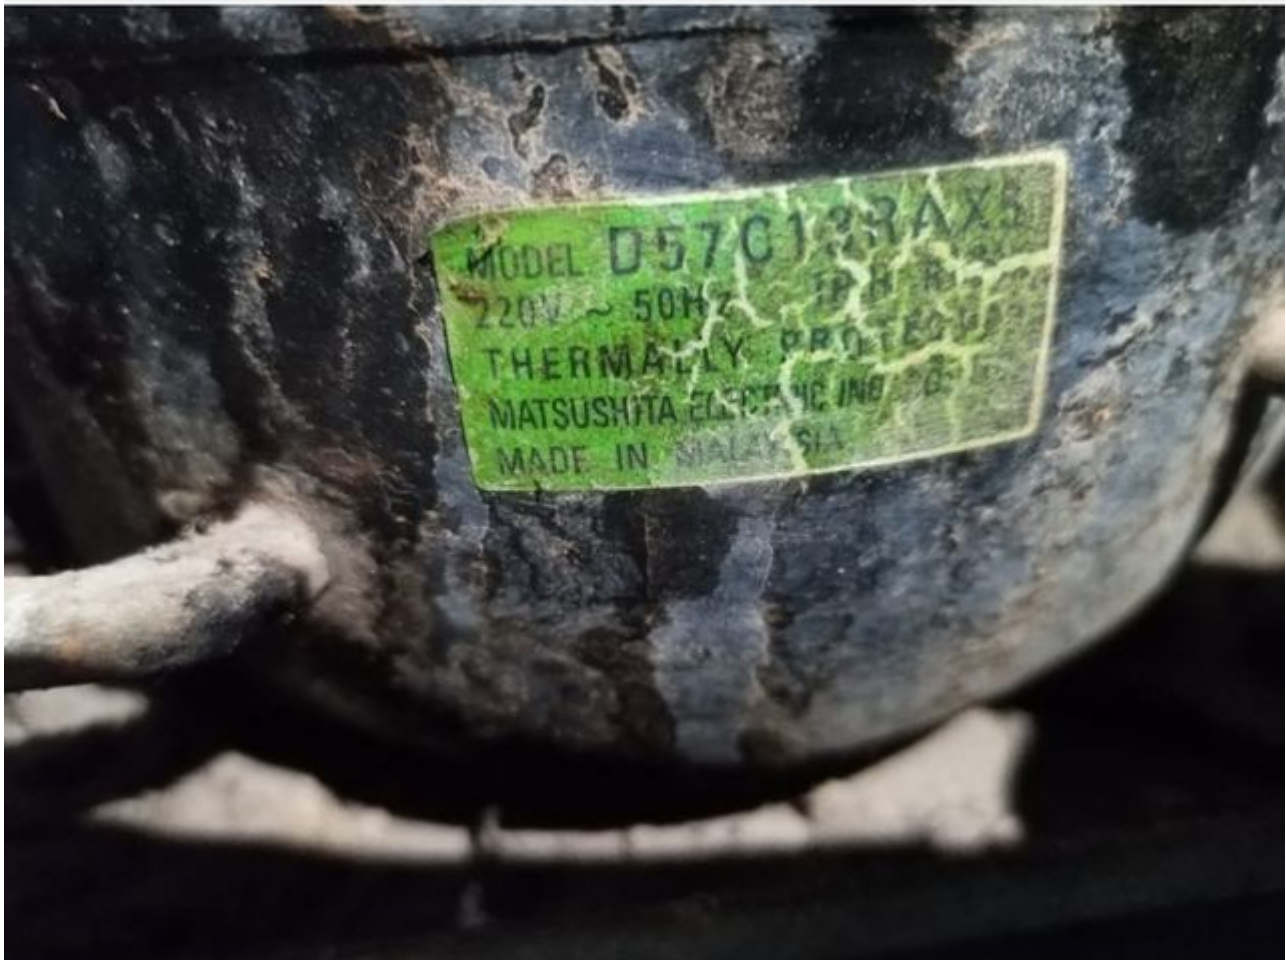

Mbsm.pro, compressor, d57c13rax5, 1/6 hp, r134a, Panasonic, Reciprocating, DxxCxxRAW5 series,

Category: compressor

written by www.mbsm.pro | 15 April 2023

Private Picture Copyright : WWW.MBSM.PRO

Mbsm.pro, compressor, d57c13rax5, 1/6 hp, r134a, Panasonic, Reciprocating, DxxCxxRAW5 series,

---

Mbsm.pro, compressor, Panasonic, 1/3 hp, Lbp, E Series, R134a, ETI57C13DCH, ENI68C13DCH, Reciprocating, Compressors, Variable