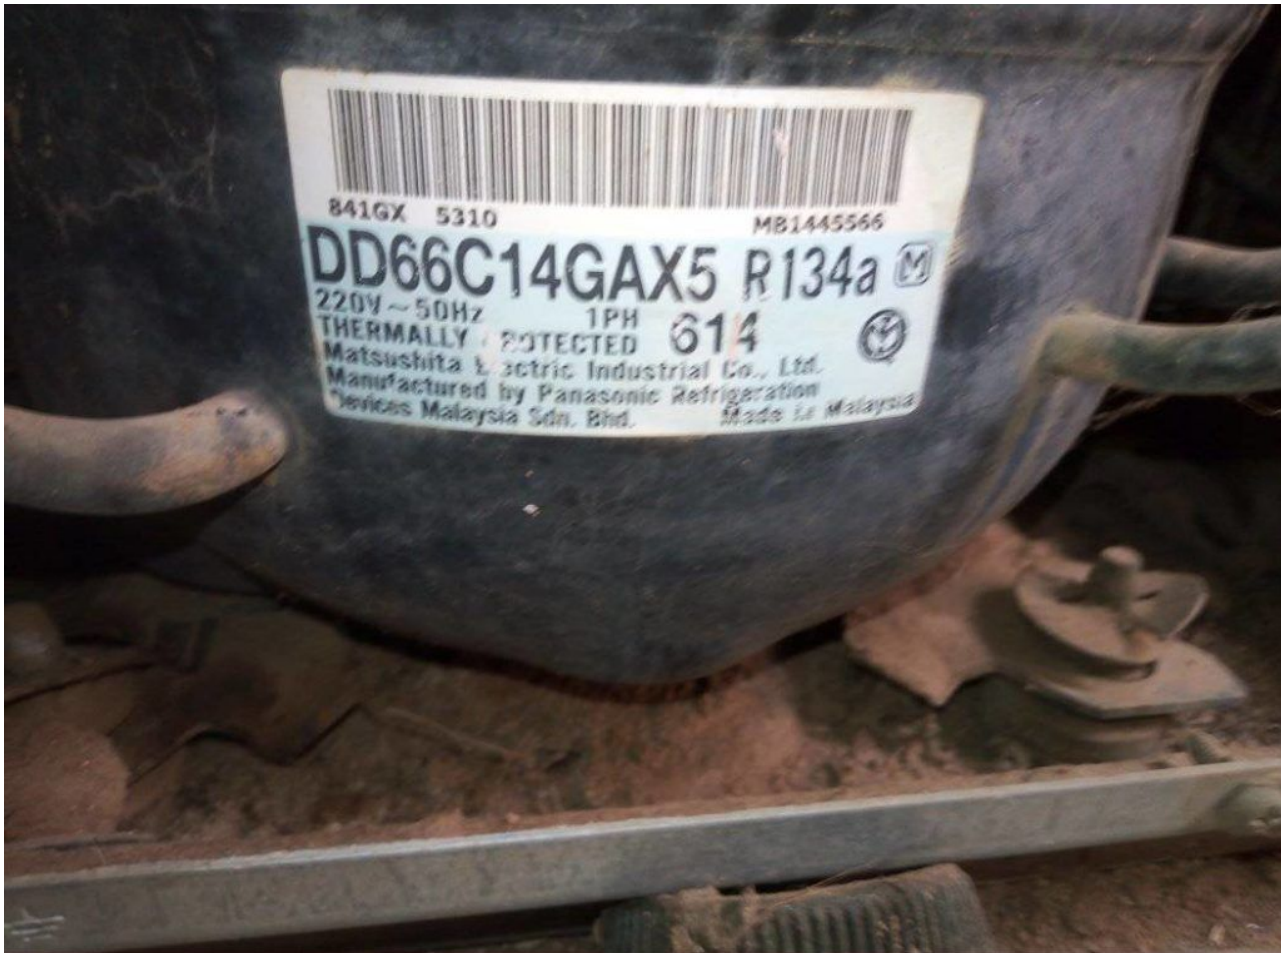

Private Picture Copyright: WWW.MBSM.PRO

Mbsm.pro, Panasonic, DD66c14GAX5, Compressor, D Series, 1/5 Hp, LBP, R134A, 183 W, 625 BTU

Mbsm.pro, Compassor, Panasonic, SBH35C68RLE, 1/8 hp, lbp, 100 w, 3.5cm³, 220 v 50hz, R134a, Refrigerator, freezer, Sharp, SJ-22T-J2G, 221 L, 0.5 A, R134A, 90 G

Category: compressor, Freezer

written by www.mbsm.pro | 15 April 2023