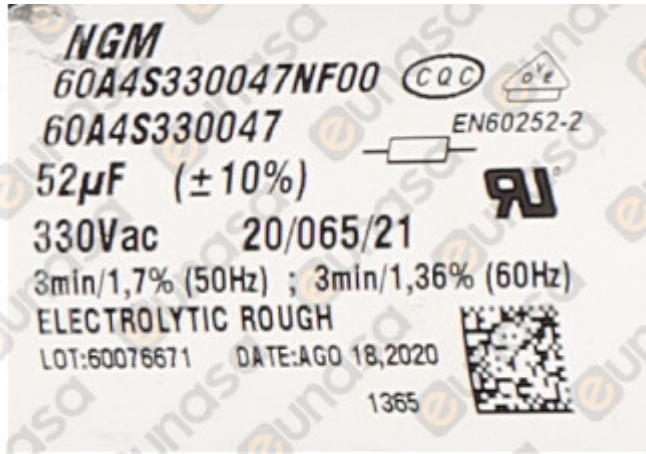

Compressor Tecumseh L` Unite CAJ2432Z, LBP – R404A, 220 – 240V, 50 Hz, 1 phase, discharge: 18.3 cm³, oil type: POE, oil charge: 887 cm³, electrical equipment: CSR, cooling power 381 W at -35 / +40 °C, connection: suction: 1/2 inch, discharge: 5/16 inch, sound level: 56 dBA, start capacitor: 8 8 uF/250V, run capacitor: 15 uF/400V, expansion device: capillary or expansion valve, height: 271 mm, weight: 21.5kg

Type: Low back pressure (LBP)

Refrigerant: R404a/507

Displacement: 14.32cm³

Power: 1/2CV

Voltage: 230V – 50Hz

Single-phase

Motor type: CSR

Weight: 13.4 kg

Evaporation temperature

-40°C: 243W

-30°C: 420W

-25°C: 535W

-10°C: 988W

Private Picture Copyright : WWW.MBSM.PRO

Private Picture Copyright : WWW.MBSM.PRO

Private Picture Copyright : WWW.MBSM.PRO