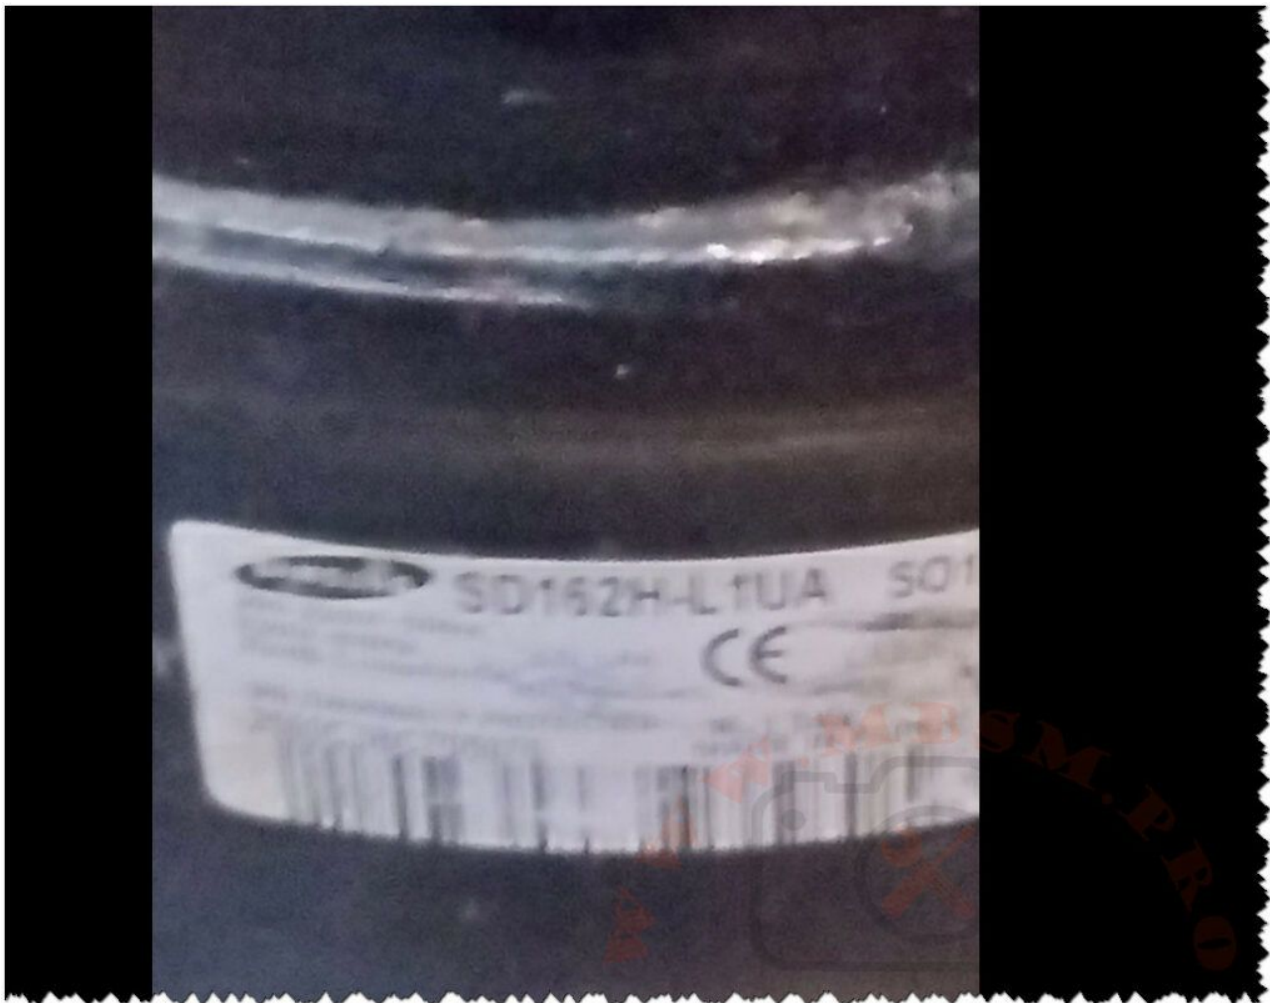

,nd52labm, 1/5 hp, lbp

REFRIGERATOR, Samsung refrigerator,
CoolTech, Model, SR-38NMB, Capacity:
13 cubic feet, Compressor, SD162P-
L1W2 , 1/5 Hp, Lbp, R134A, 198W,
input 145 w

Category: compressor,Freezer

written by www.mbsm.pro | 1 October 2023

Private Picture Copyright : WWW.MBSM.PRO

REFRIGERATOR, Samsung refrigerator, CoolTech, Model, SR-38NMB, Capacity: 13
cubic feet, Compressor, SD162P-L1W2 , 1/5 Hp, Lbp, R134A, 198W, input 145 w

---

LG rotary, compressor, model,