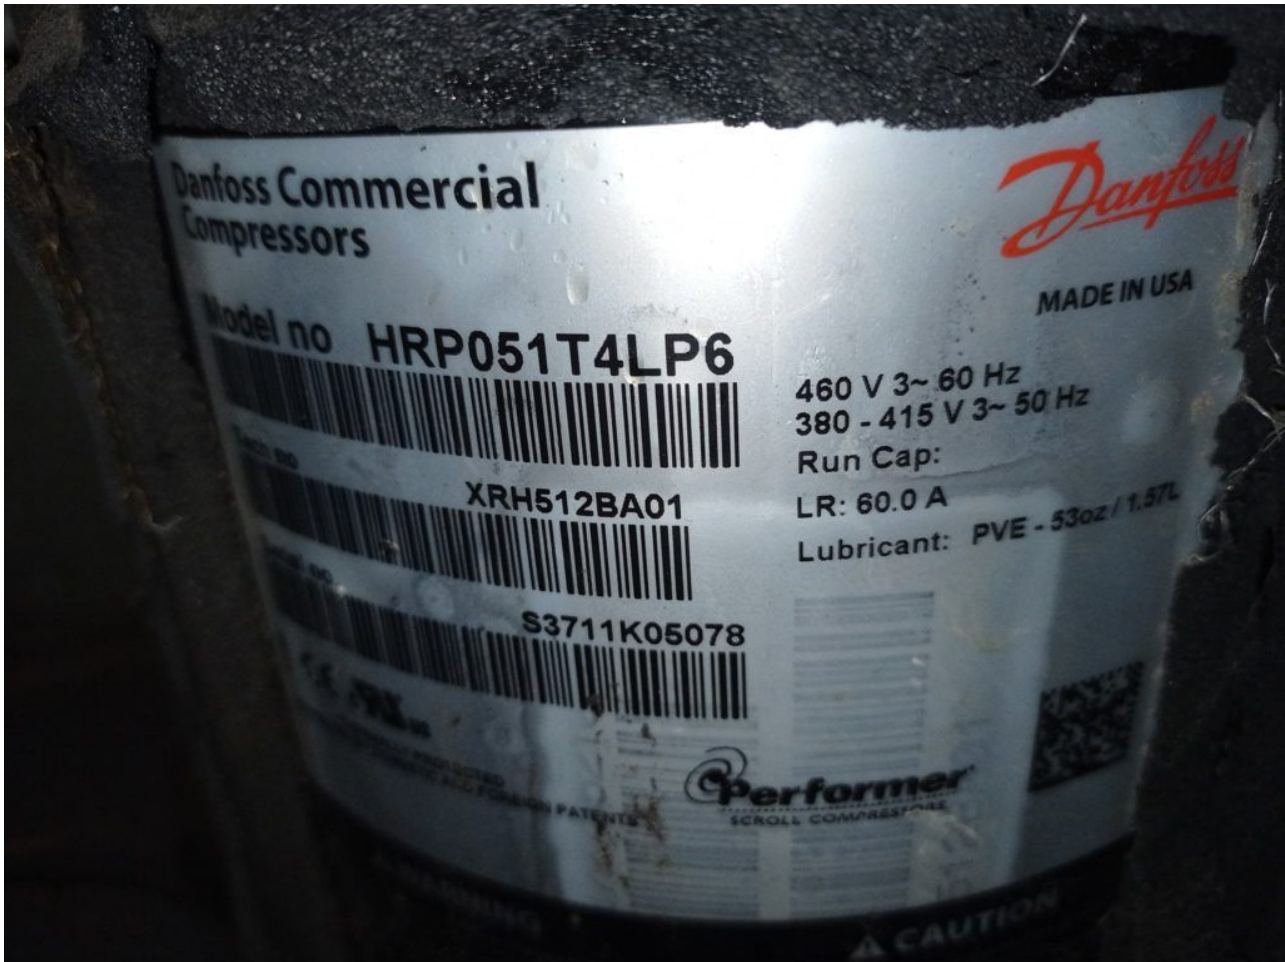

Private Picture Copyright: WWW.MBSM.PRO

bsm.pro, Scroll, Danfoss, HRP051T4LP6, compressors, Hermetic, 49.15 kBtu/h, R22, R407C, 4 1/4Hp, 3Ph, POE, Lra 60A

Mbsm.pro, Motor, compressor, type, RSIR, RSCR, CSIR, CSCR, PSC

Category: compressor

written by www.mbsm.pro | 9 January 2022