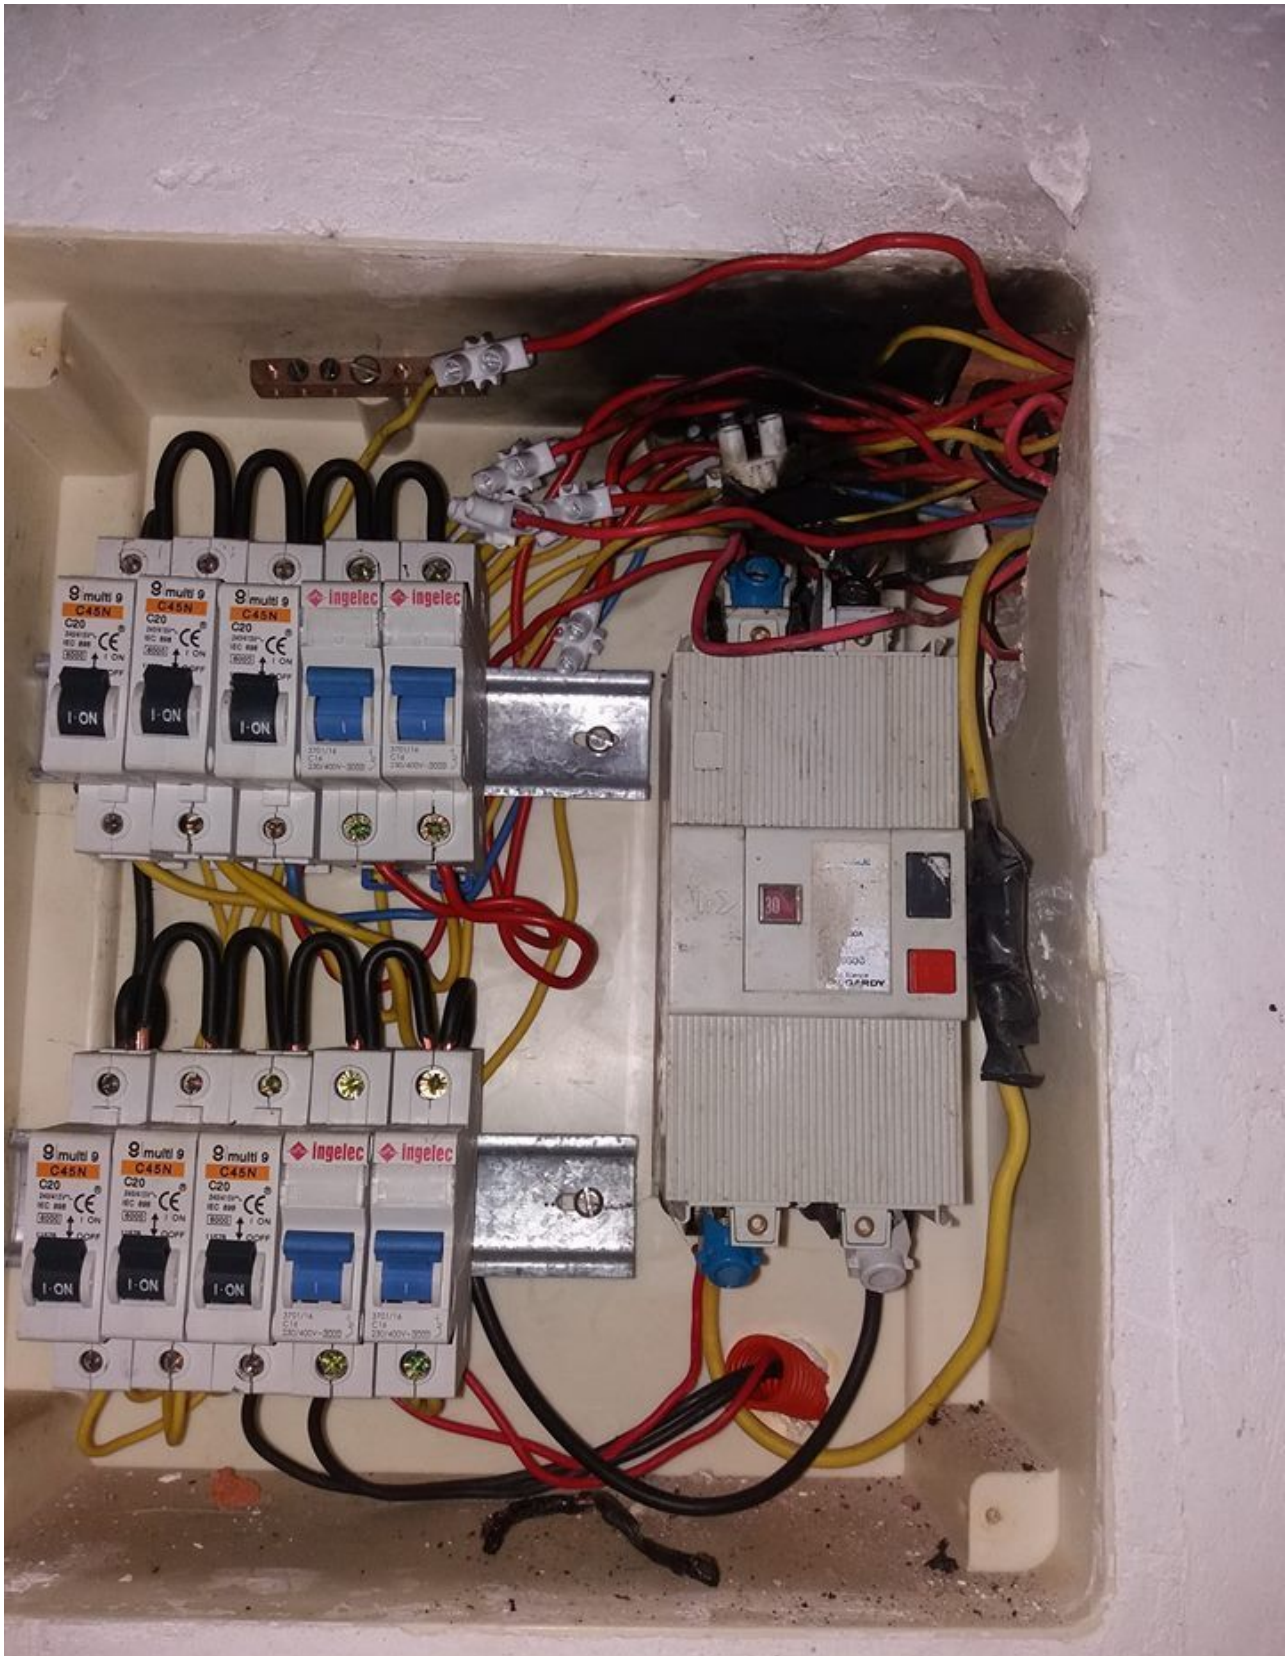

PictureS Mbsm Dot Pro : www.mbsm.pro

Private Picture Copyright : WWW.MBSM.PRO

www.mbsm.pro , Some Funny Electric pictures part1
mbsm-dot-pro-picture-electric -funny1.jpg (37 KB)