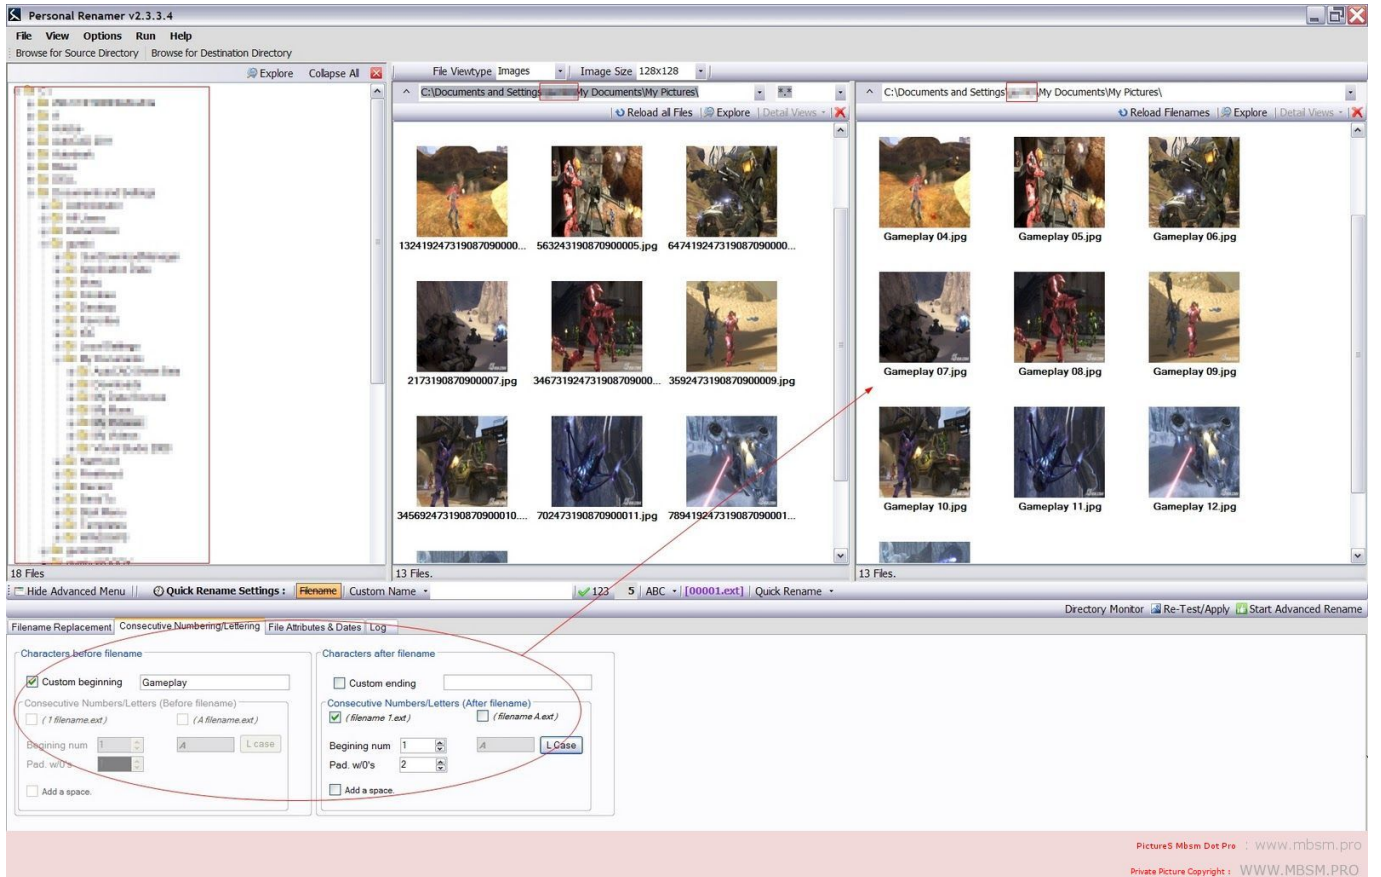

PictureS Mbsm Dot Pro : www.mbsm.pro
Private Picture Copyright : WWW.MBSM.PRO

[www-mbsm-pro-Personal-Renamer-Easy-filerenaming-Portable-Bulk-File-Renamer-Folder-monitor-All-in-one-1.jpg (223 KB)](#)

[www-mbsm-pro-Personal-Renamer-Easy-filerenaming-Portable-Bulk-File-Renamer-Folder-monitor-All-in-one-2.jpg (253 KB)](#)