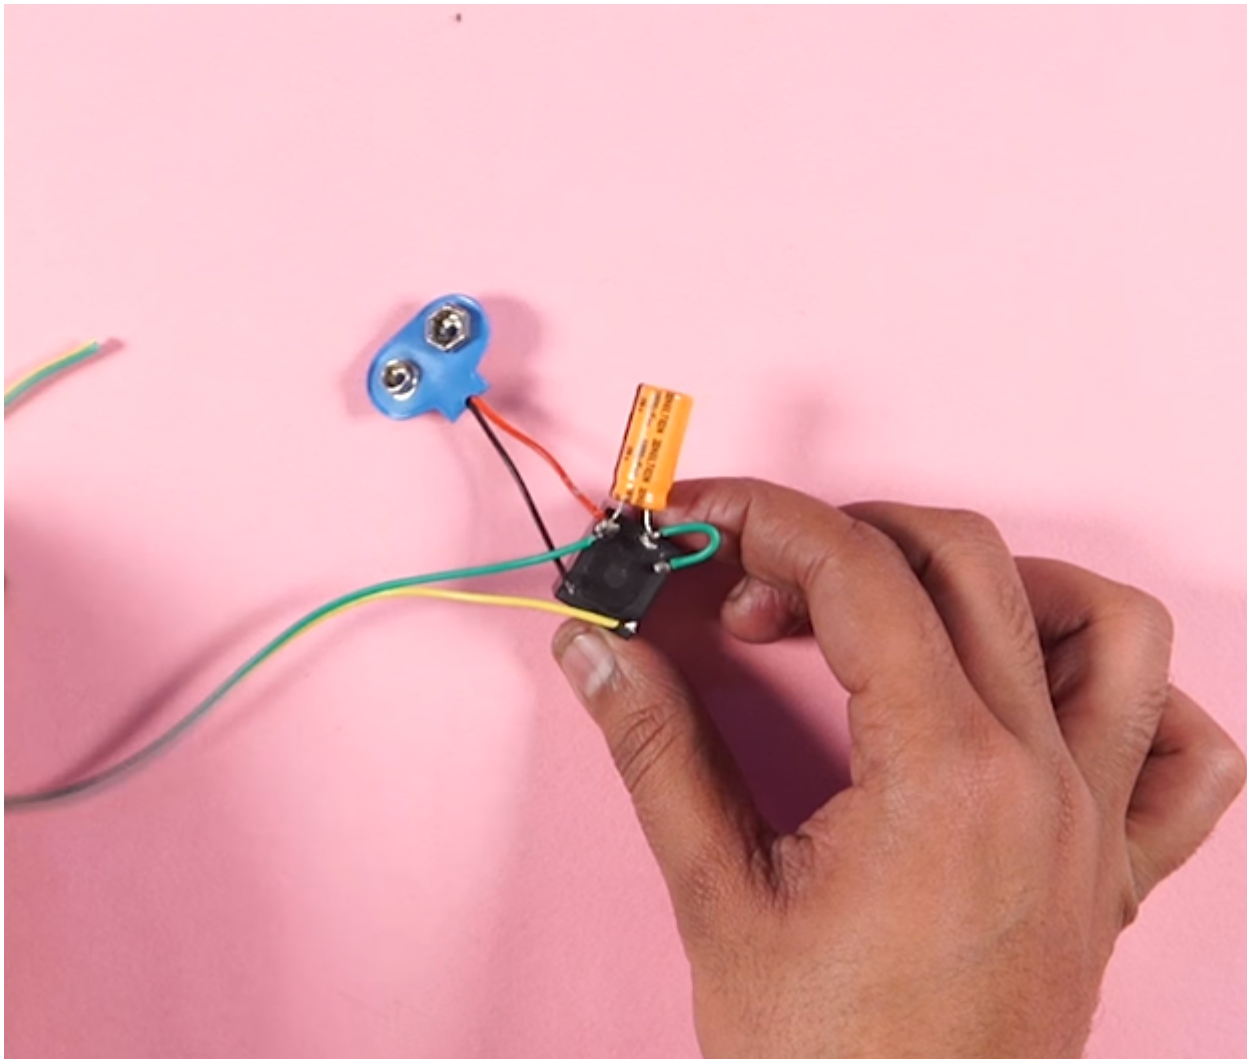

www.mbsm.pro , PICTURE, How to Make, Blinking Indicator, With relay 6v , Condensor 1000uf , battery 9v , and a simple led

Category: electronique, Tester ok
written by mahdi miled | 6 January 2019

PictureS Mbsm Dot Pro : www.mbsm.pro