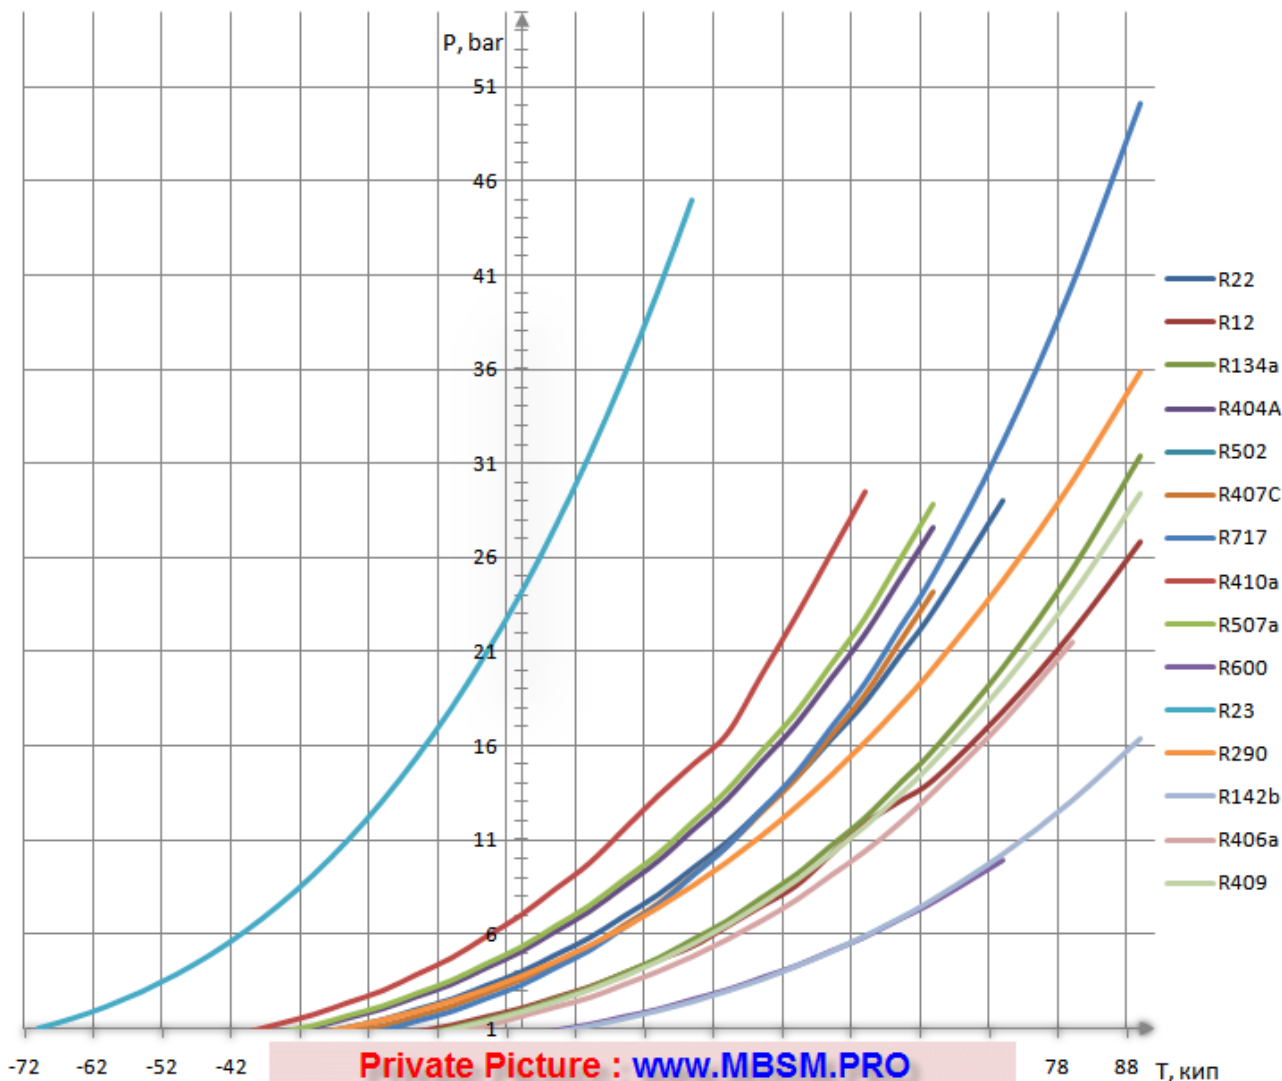

## Refrigerant High & Low Pressure Temperature Chart , R22 R410A , R12 , R134A , R401A , R409A , R502 , R404A , R507A , R408A , R402A , R600A

Category: Non classé, Solutions

written by [www.mbsm.pro](http://www.mbsm.pro) | 19 May 2020