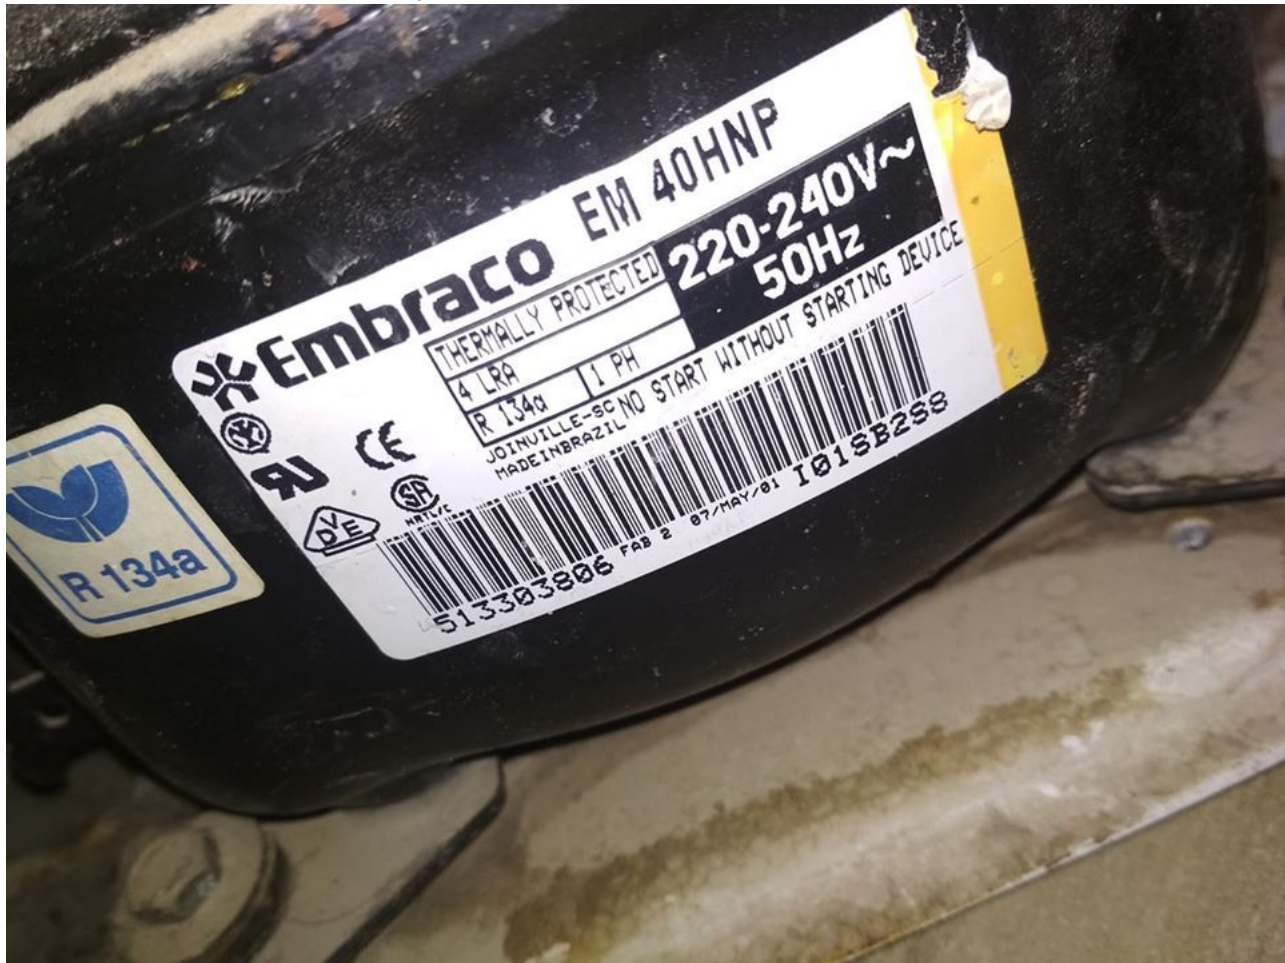

# Em40Hnp, Embraco Compressor, Aspera ,R134A 240V 50hz , 1/8 Hp , 1 Phase

Category: Technologie,Tester ok  
written by [www.mbsm.pro](http://www.mbsm.pro) | 19 May 2020

Private Picture Copyright: [WWW.MBSM.PRO](http://WWW.MBSM.PRO)