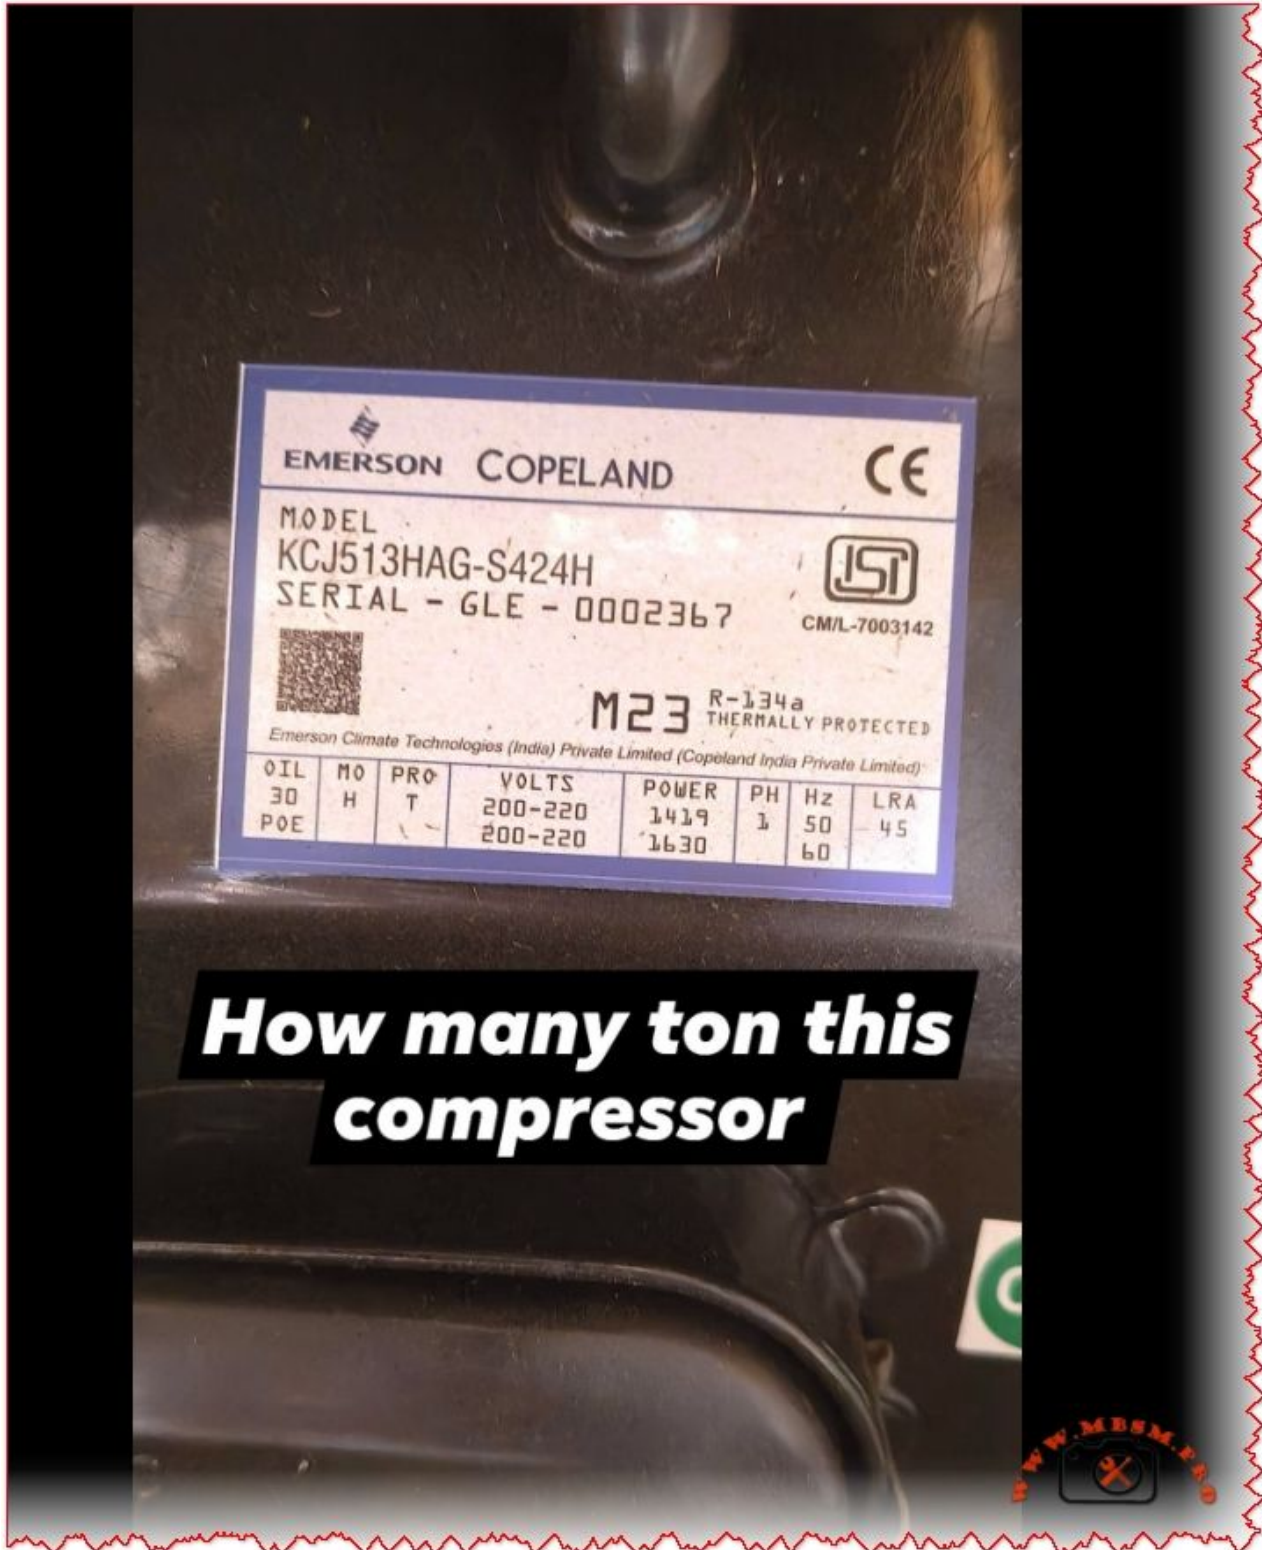

Champion of HBP: Copeland KCJ513HAG-S424H

Category: Refrigeration

written by www.mbsm.pro | 8 January 2026

Private Picture Copyright : WWW.MBSM.PRO

The Copeland KCJ513HAG-S424H is a powerhouse 1.2 HP compressor designed for high-demand cooling. Built for R134a applications like large water coolers and AC units, it delivers 12,300 Btu/h reliability. This guide covers its CSCR