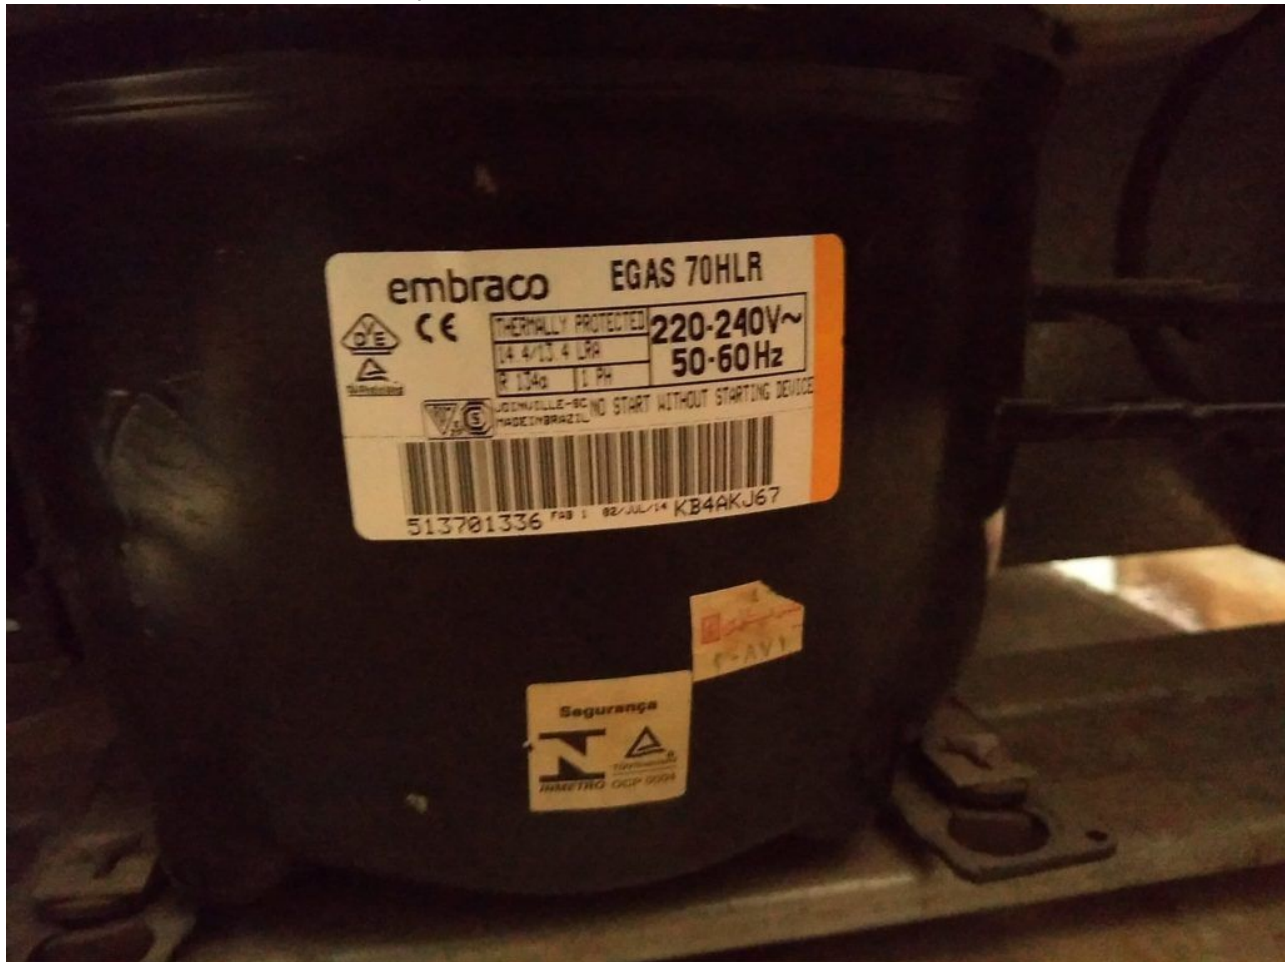

Mbsm.pro, COMPRESSOR, EMBRACO, 1/5+ HP, EGAS 70HLR, R134a, egas70h1r, 695 btu, R134a

Category: compressor

written by www.mbsm.pro | 14 February 2022

Private Picture Copyright: WWW.MBSM.PRO

Mbsm.pro, COMPRESSOR, EMBRACO, 1/5+ HP, EGAS 70HLR, R134a, egas70h1r, 695 btu, R134a

---

Mbsm.pro, BITZER, Semi Hermetic, 4VES-7, R22, 7.0 Hp, 14.0 A, 32,939 btu

Category: compressor

written by www.mbsm.pro | 14 February 2022