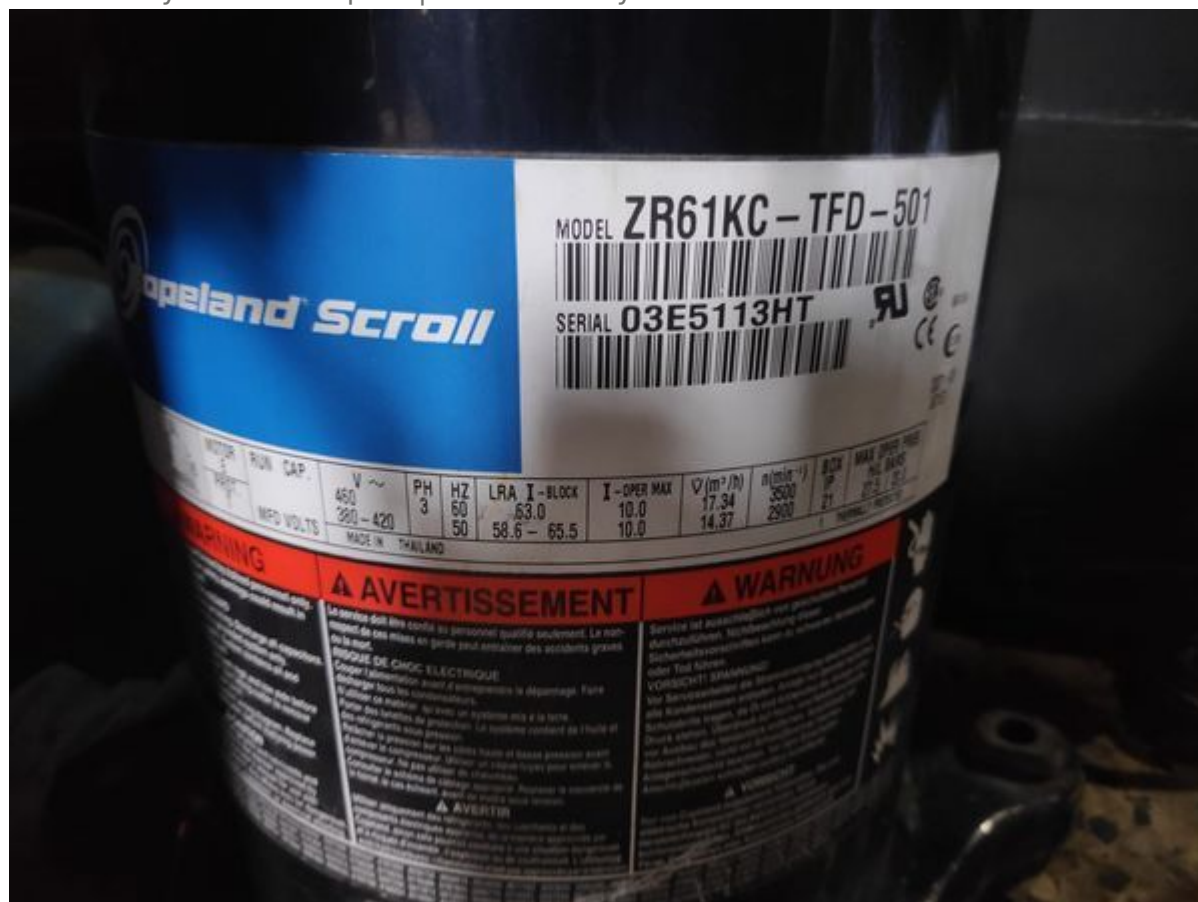

MHBP, 34.45m3, 380V/50Hz, R22, 3 PH

Mbsm.pro, COMPRESSOR, ZR61KC-TFD-522, SCROLL, R22, 3 PHASE, COPELAND, chiller, 14570 w, 49700 btu, 5 Hp

Category: compressor

written by www.mbsm.pro | 26 February 2022

Private Picture Copyright: WWW.MBSM.PRO

Mbsm.pro, COMPRESSOR, ZR61KC-TFD-522, SCROLL, R22, 3 PHASE, COPELAND, chiller, 14570 w, 49700 btu, 5 Hp

---

Mbsm.pro, compressor, Electrolux, ZEM, GL45AA, LBP, 1/8 hp

Category: compressor

written by www.mbsm.pro | 26 February 2022