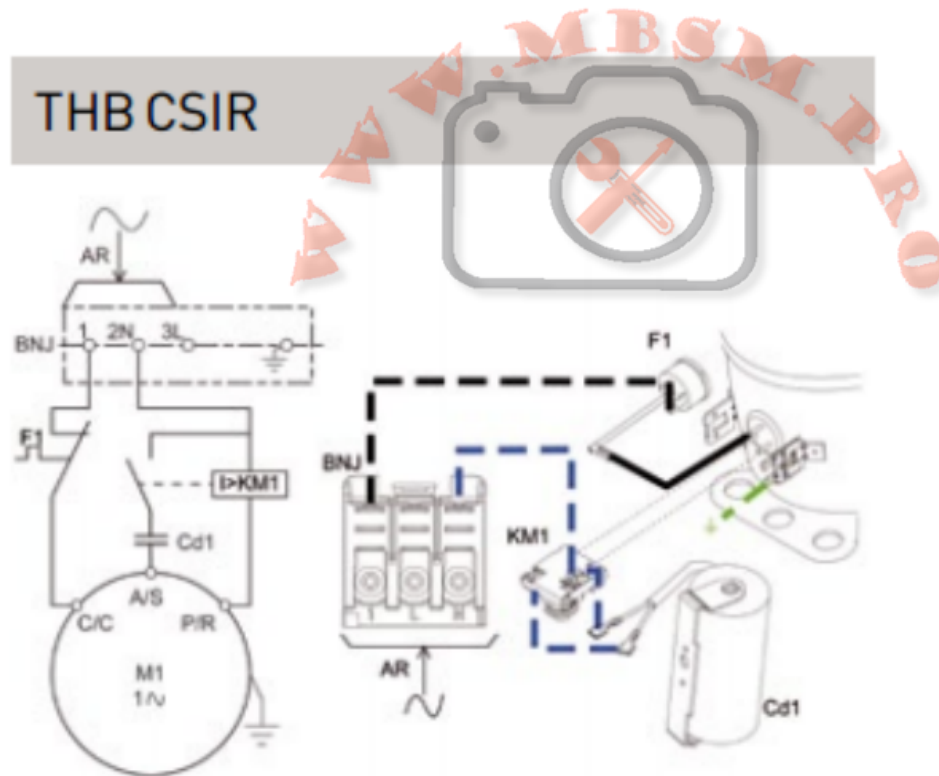

Mbsm.pro, DIAGRAMAS, ELECTRICOS, THB PTCSCR, THB PTC SIR, THB CSIR, THB RSIR

Category: Chaud&Froid

written by www.mbsm.pro | 5 March 2022

Private Picture Copyright: WWW.MBSM.PRO

Mbsm.pro, DIAGRAMAS, ELECTRICOS, THB PTCSCR, THB PTC SIR, THB CSIR, THB RSIR

Mbsm.pro, mini fridge, Compressor, JIAXIPERA, T1116Y, 1/5 Hp, LBP, R600a, 220-240V, 10.5 cm³., 184 W, 628 BTU/u

Category: compressor

written by www.mbsm.pro | 5 March 2022