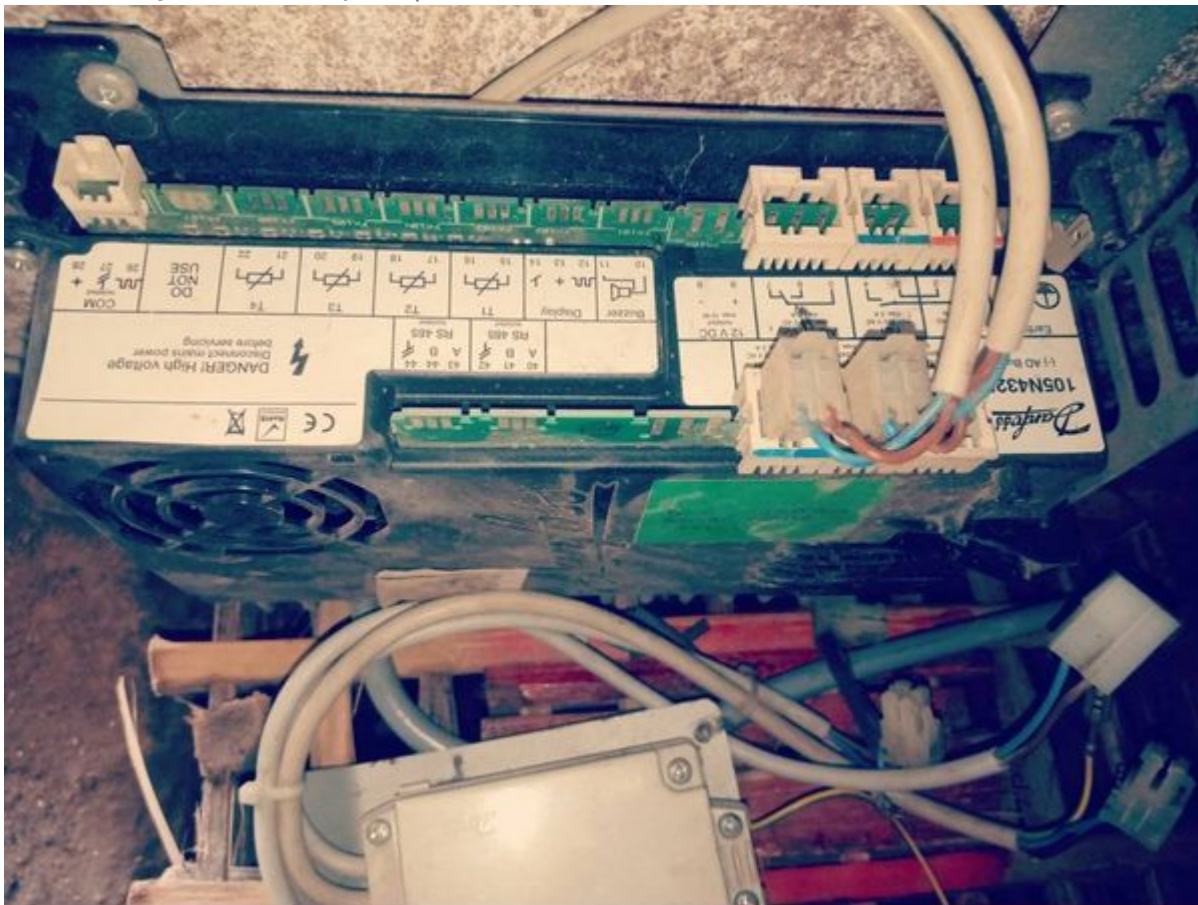

Mbsm.pro, Compressor, Secop, Danfoss, 5/8 Hp, LBP, INVERTER, Variable speed LBP, SLV15CNK, SLV15CNK.2, 104H8568, 104H8541, R290, 230V, refrigeration, Deep freezer AHT Australian, Capillary 3m/ 031

Category: compressor

written by www.mbsm.pro | 12 March 2022

Private Picture Copyright: WWW.MBSM.PRO

Mbsm.pro, Compressor, Secop, Danfoss, 5/8 Hp, LBP, INVERTER, Variable speed LBP, SLV15CNK, SLV15CNK.2, 104H8568, 104H8541, R290, 230V, refrigeration