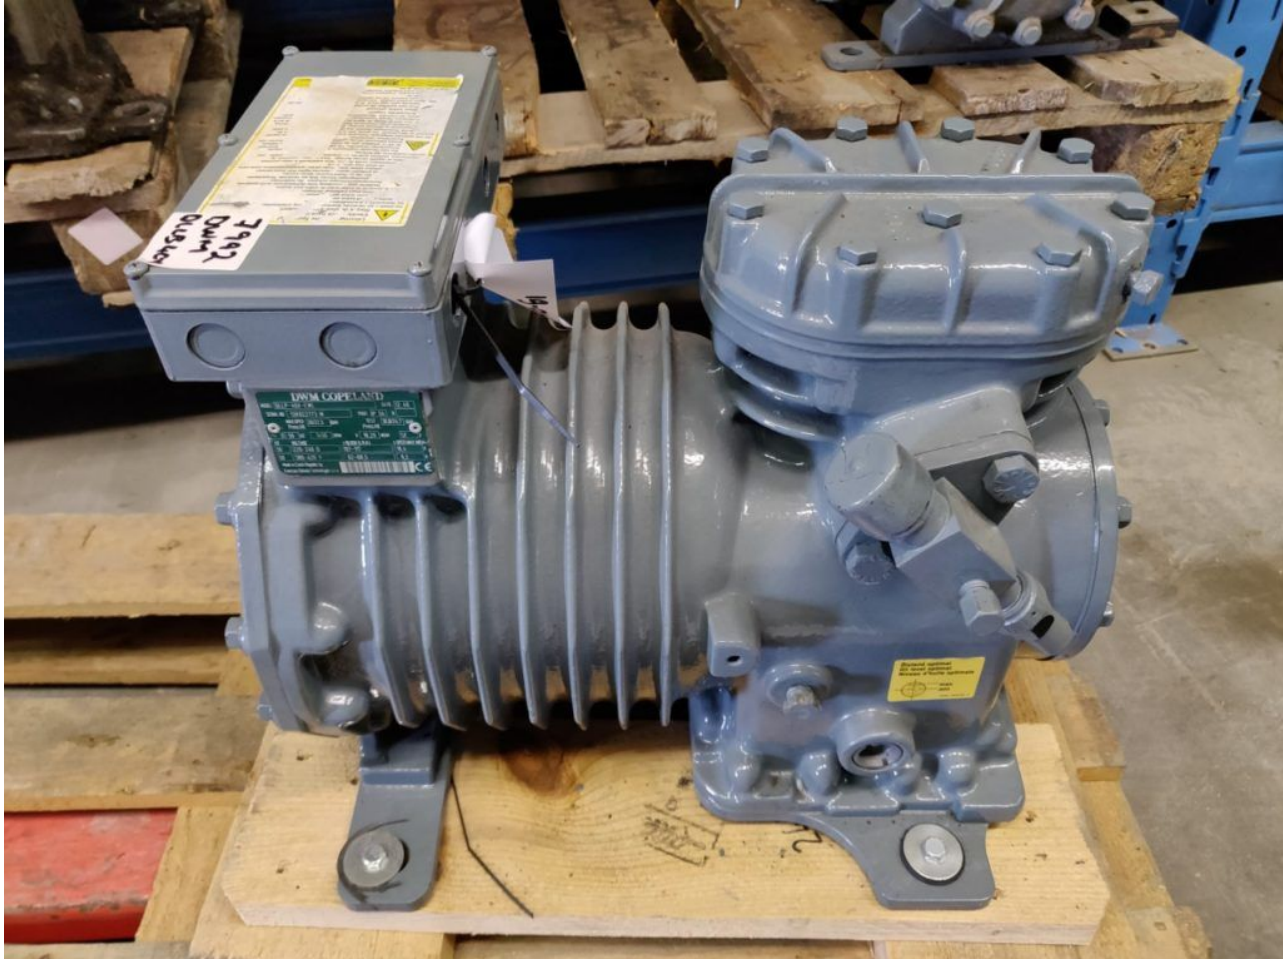

Mbsm.pro, Compressor, DLLP-40X, DLLP-40X-EWL, DWM, Copeland, Semi-Hermetic Compressor, 4 Hp, R507, 400V /3PH/ 50hz

Category: compressor

written by www.mbsm.pro | 19 March 2022

Private Picture Copyright: WWW.MBSM.PRO

Mbsm.pro, Compressor, DLLP-40X, DLLP-40X-EWL, DWM, Copeland, Semi-Hermetic Compressor, 4 Hp, R507, 400V /3PH/ 50hz

---

Mbsm.pro, Compressor, Water Cooler, Qb Serie, QB51C99GLX5, R-134, Panasonic, 128 W, 1bp, 1/6 hp, 220 v

Category: compressor

written by www.mbsm.pro | 19 March 2022