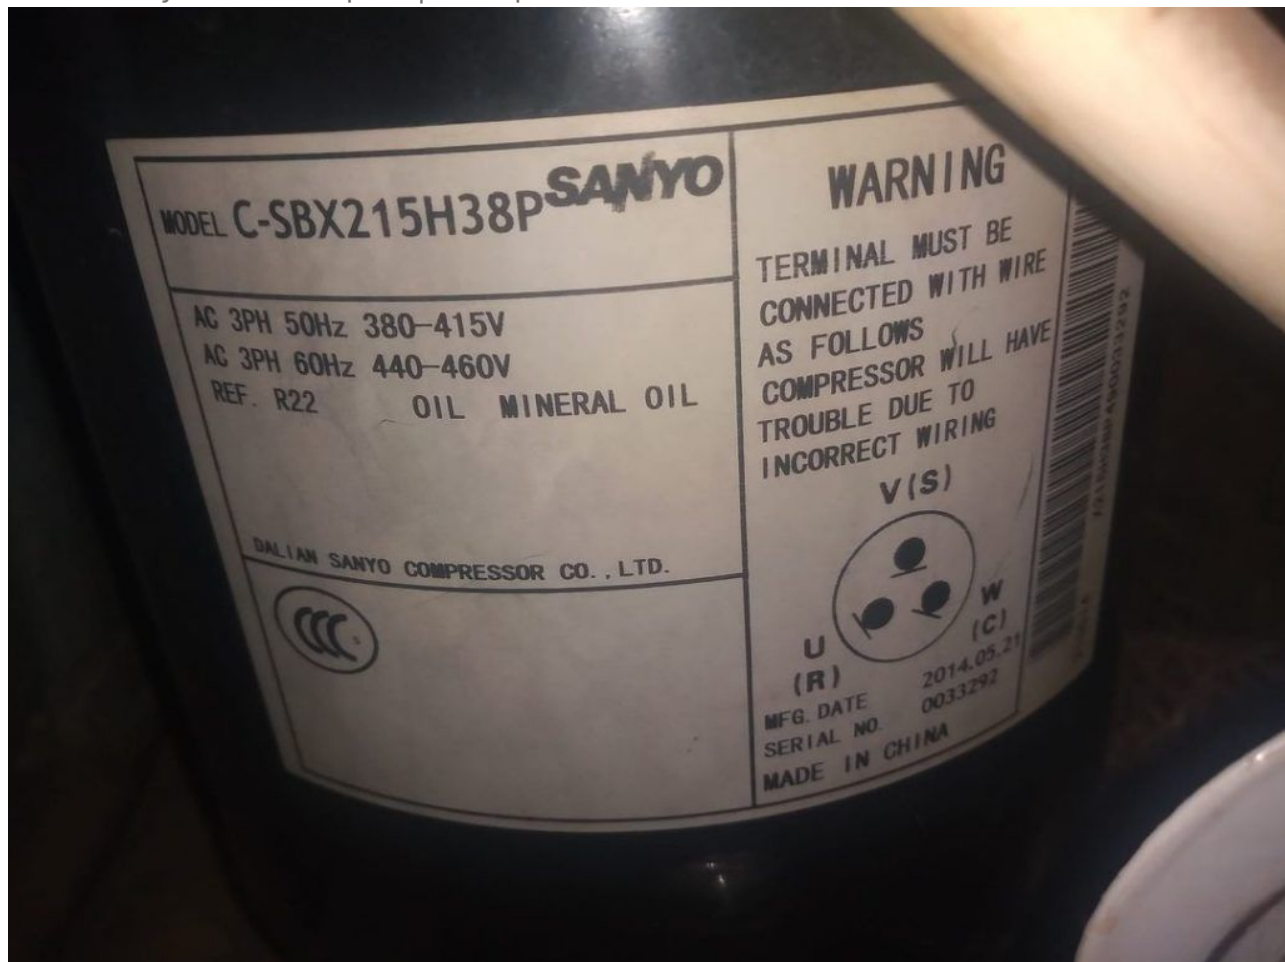

Mbsm.pro, Compressor, C-Sb, C-Sc, Series, Scroll, C-SBX215H38P, Sanyo C-SB Scroll Compressor, 6 hp, 3 phases, 60000 btu/h, 17.7 kw

Category: air conditioner,Archivation,compressor
written by www.mbsm.pro | 17 April 2022