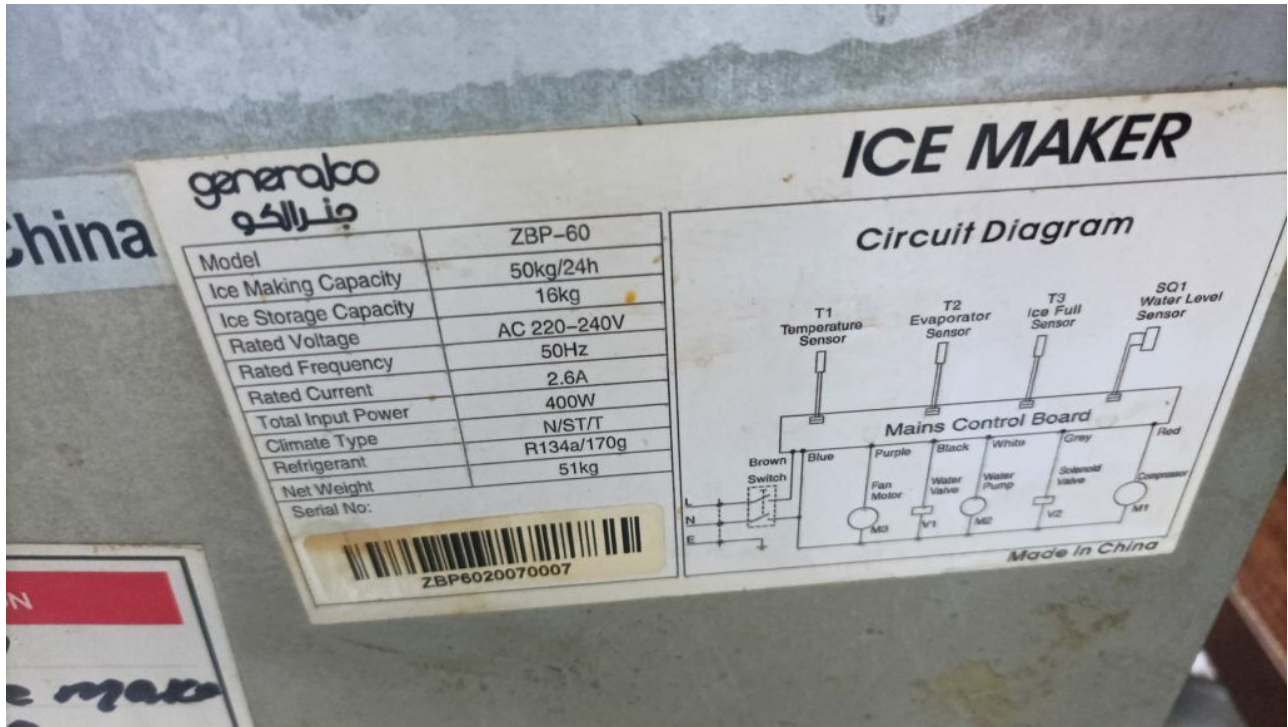

Private Picture Copyright : WWW.MBSM.PRO

Mbsm.pro, ice maker, ZBP-60, 16 kg, Generalco, 400 w, r134a, 170g, 2.6 a

Mbsm.pro, LG, SPLITROOM,
AIR CONDITIONER, BMPU19K, 19000 btu,
r410, 1400 g

Category: air conditioner

written by www.mbsm.pro | 6 September 2022