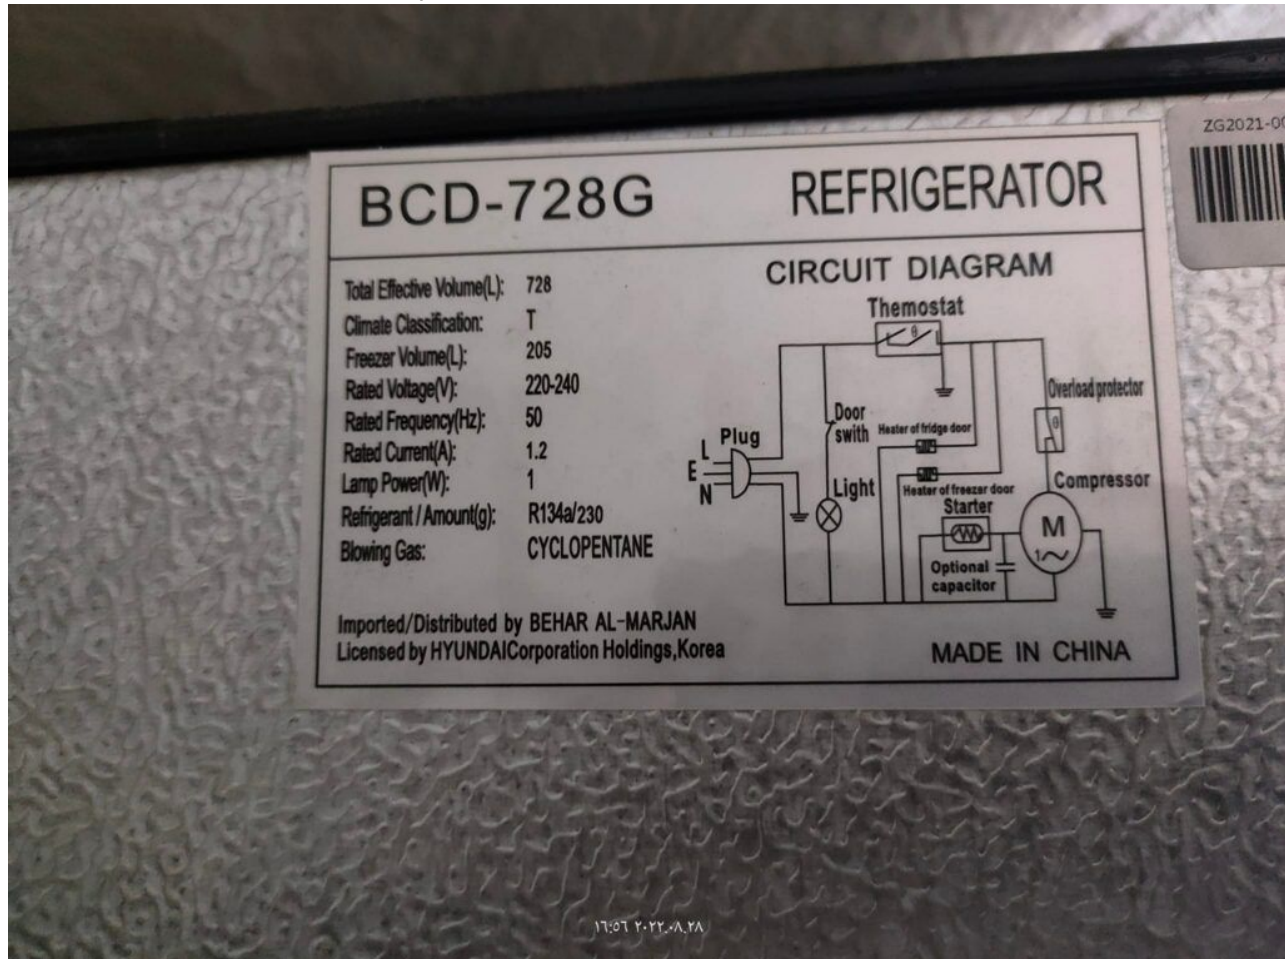

Mbsm.pro, Compressor, KONOR, GQR90AA, ERU280HSP, R134a, 220-240V 50Hz, 10,1kg, 1/4HP, Refrigerator, Condor, 420 L

Category: compressor

written by www.mbsm.pro | 6 September 2022

420

 **Condor**
Hisense

Mbsm.pro, Compressor, KONOR, GQR90AA, ERU280HSP, R134a, 220-240V 50Hz, 10,1kg, 1/4HP, Refrigerator, Condor, 420 L

BCD-728G

Category: Refrigerator

written by www.mbsm.pro | 6 September 2022

Private Picture Copyright : WWW.MBSM.PRO

Mbsm.pro, Refrigerator, BCD-728G, 728 L, 4 Doors, Class T, Compressor, K270CZ1, 1/3++, DONPER, Dongbei, R134a, 230 G