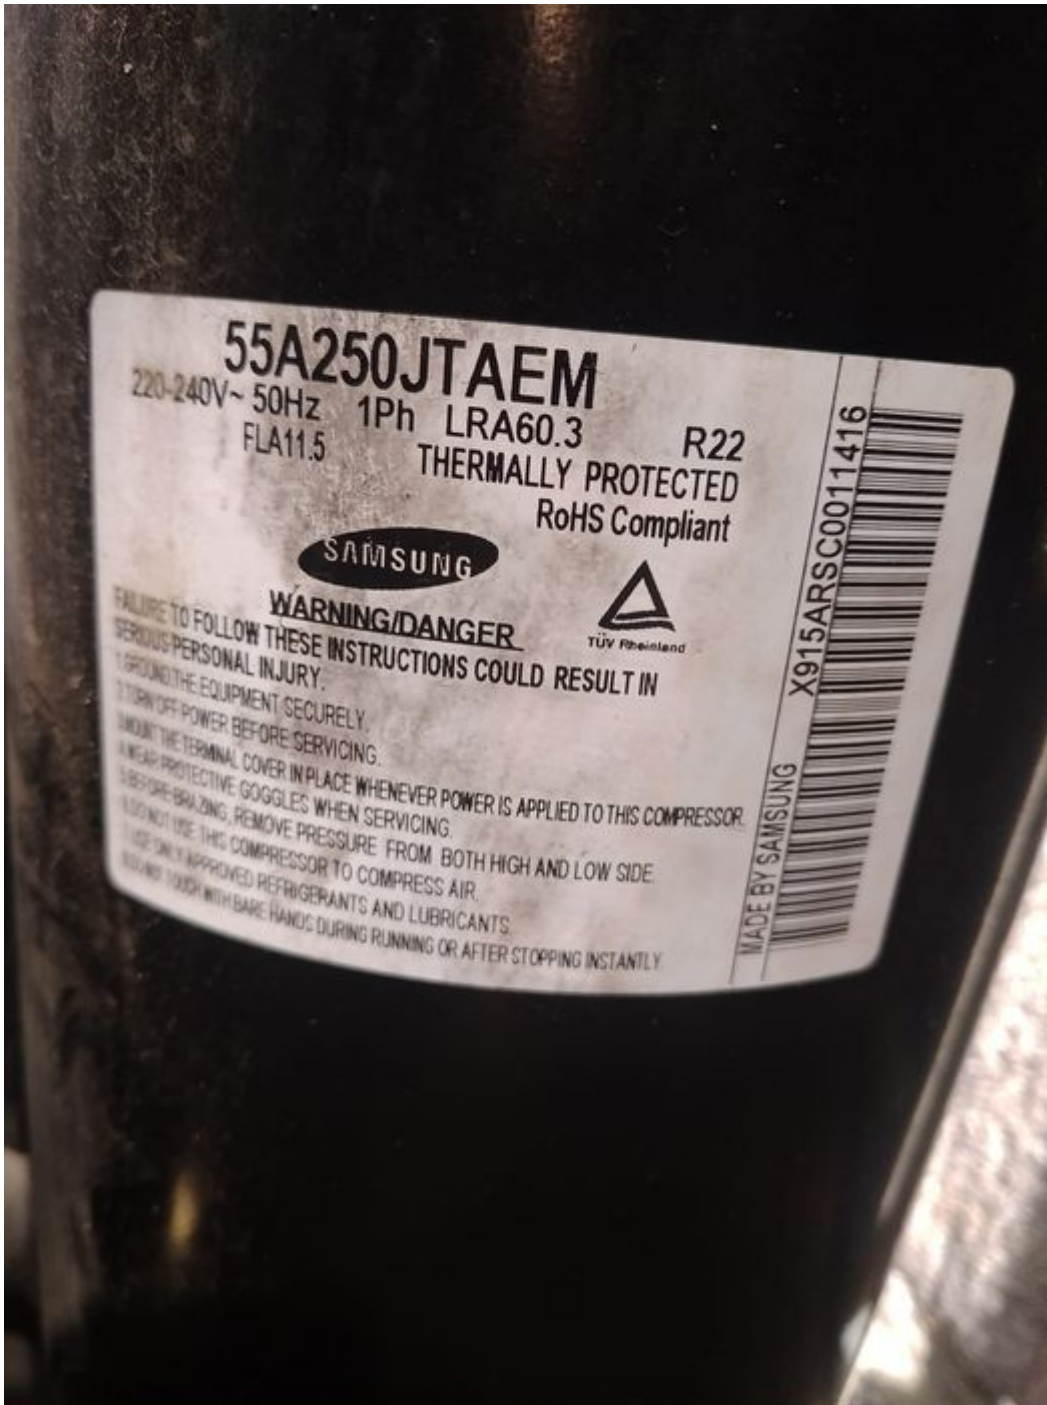

Private Picture Copyright : WWW.MBSM.PRO

Mbsm.pro, Samsung, 55A250JTAEM-SS, 25300 btu, Compressor, 3 hp, r22

Samsung Compressor EU4A5Q-L2X EU4A5QL2X 1/4 hp lbn

Category: pro

written by www.mbsm.pro | 11 September 2022