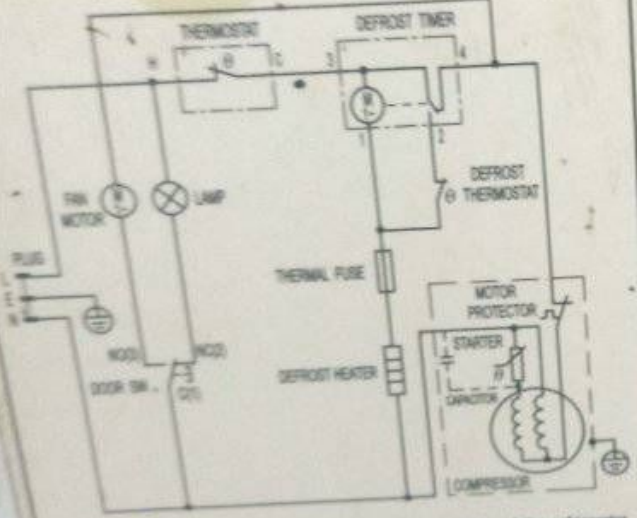

CLIMATIC CATEGORY	T
PROTECTIVE CLASSIFICATION OF ELECTRIC SHOCK RESISTANCE	I
GROSS CAPACITY	440L
NET CAPACITY	340L
RATED VOLTAGE	220-240V~
RATED FREQUENCY	60Hz
TOTAL INPUT POWER	140W
DEFROST POWER	155W
RATED POWER OF LAMP	10W
ENERGY CONSUMPTION	1.35kW-h/24h
REFRIGERANT	R134a(140g)
FREEZING CAPACITY	4.5kg/24h
MADE IN CHINA	
SERIAL No.	44WA 140

Keep the key out of reach of children and not in the vicinity of the refrigerator
* * * * *
* * * * *

Z/187

Private Picture Copyright : WWW.MBSM.PRO

Mbsm.pro, refrigerator, No frost, brf-44wa, 44wa-140,12 feet, 340wL, 140 w, Compressor, 1/5 hp, r134a, 140 G, defrost power 155 w