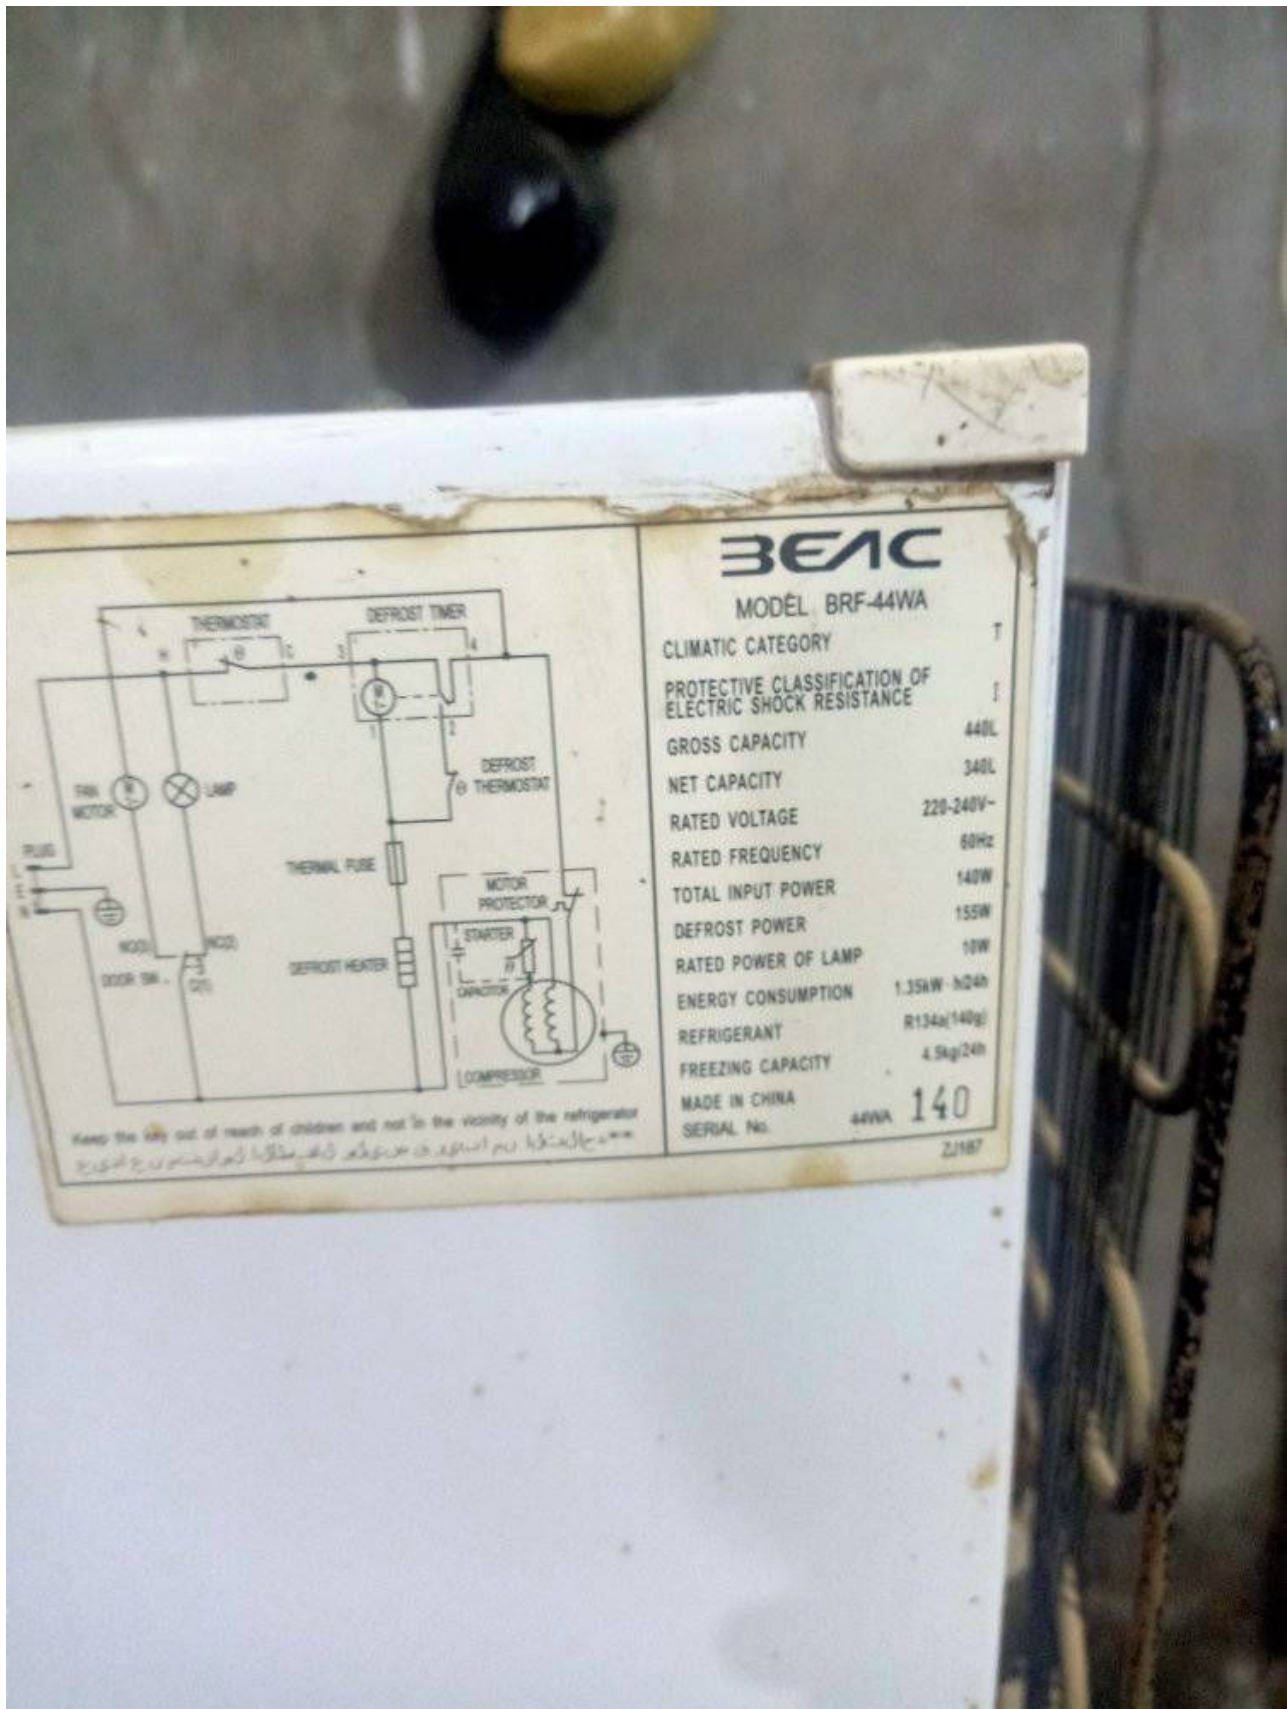

BEAC

MODEL BRF-44WA