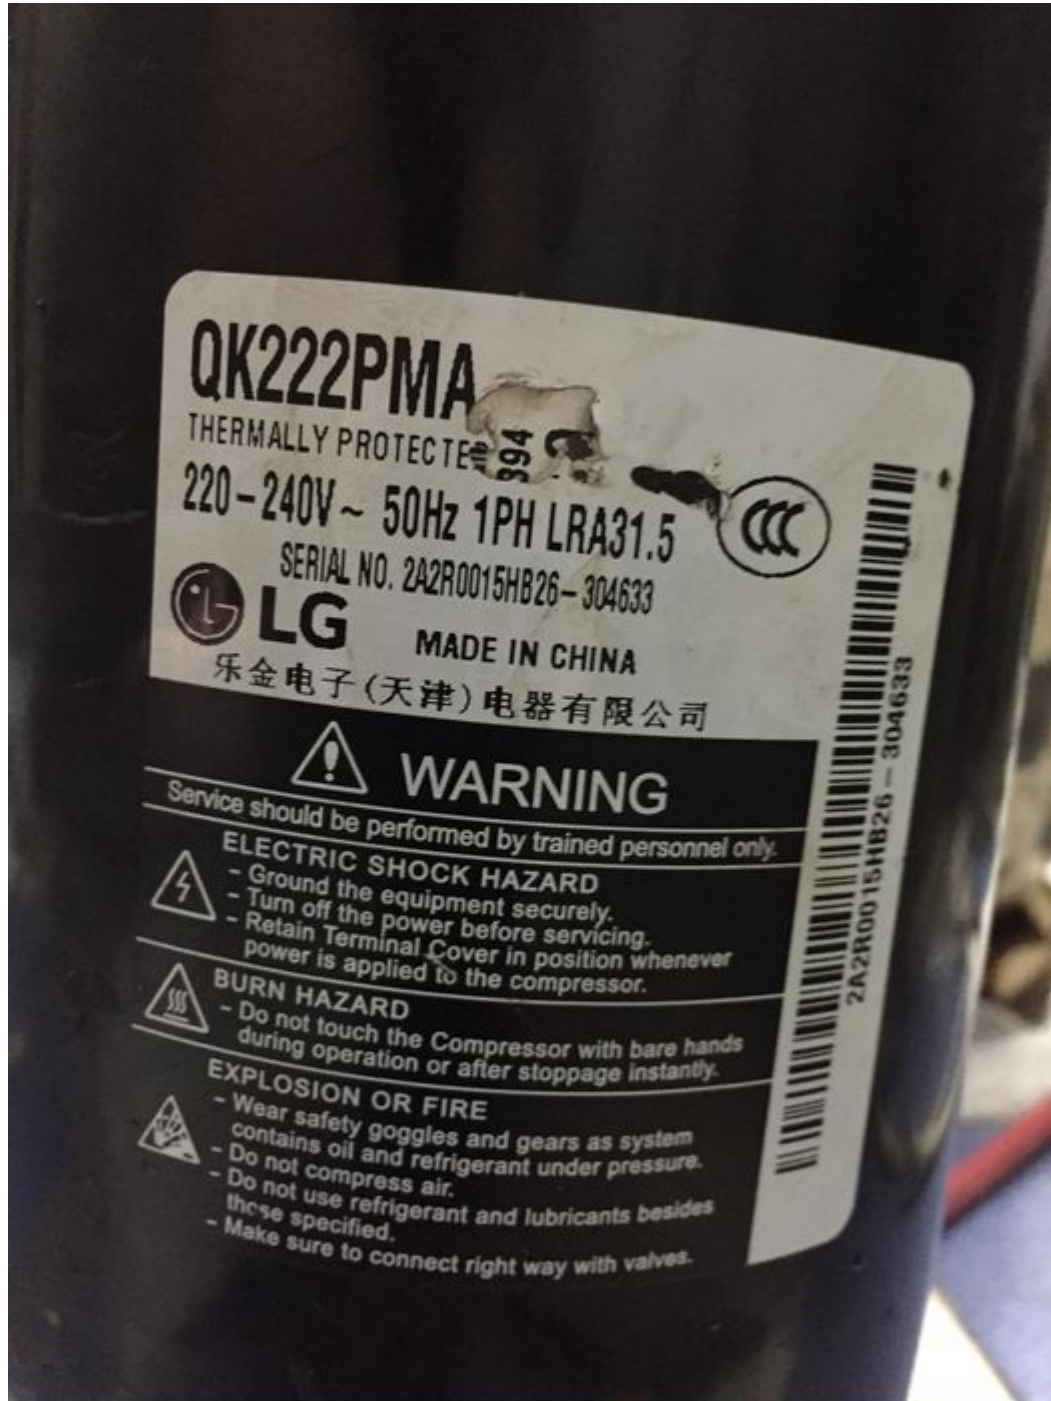

Mbsm.pro, LG compressor, R22, QK Series, QK222P, 1PH, 1.5 hp, 220/240V – 50Hz, 12000 btu, 1 Ton, Capacitor 35 mf

Category: compressor

written by www.mbsm.pro | 13 April 2023

Private Picture Copyright : [WWW.MBSM.PRO](http://WWW.MBSM.PRO)