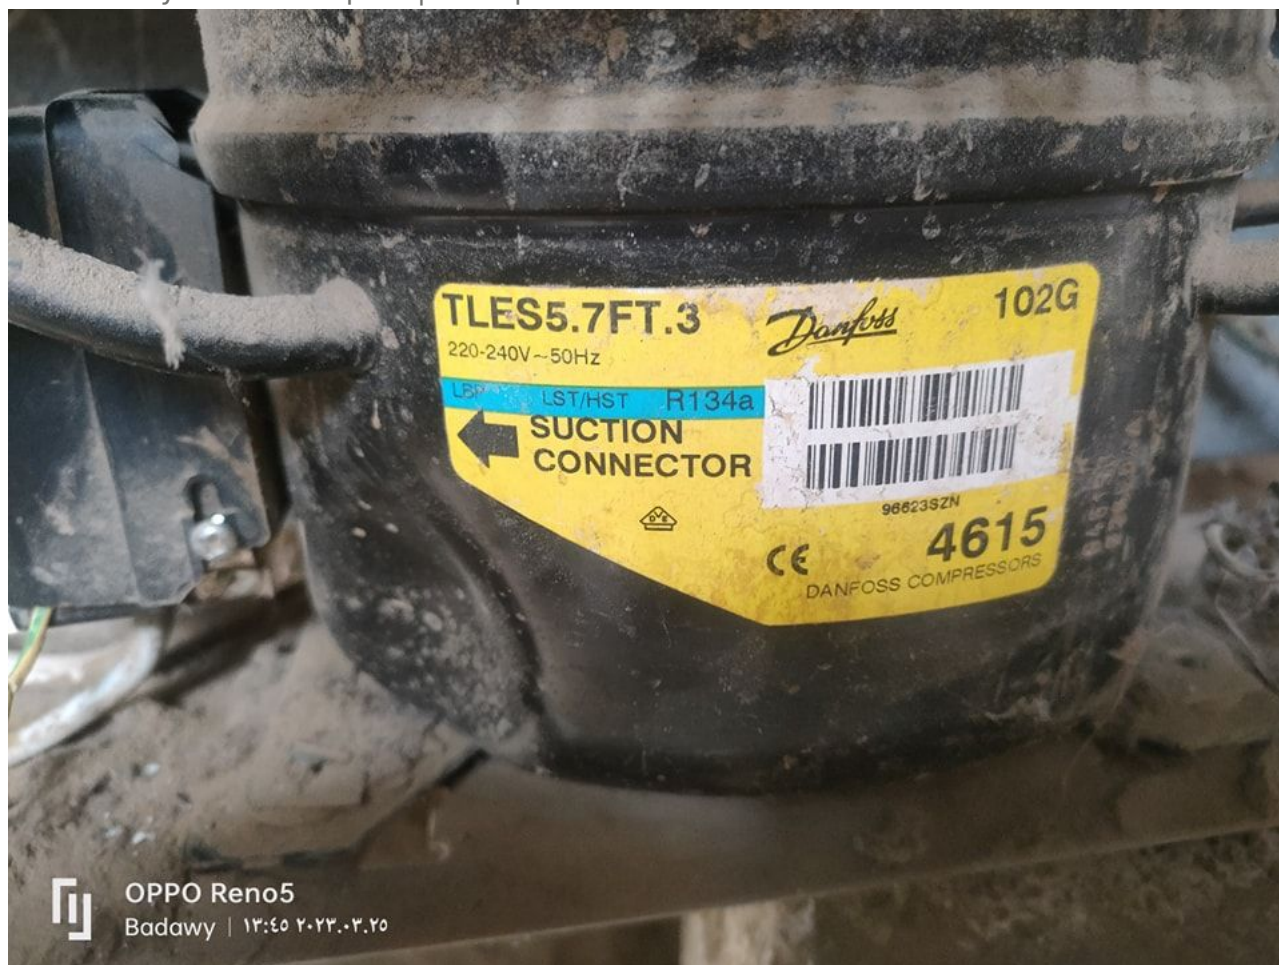

Mbsm.pro, Compressor, fgs70ha, 1/5 hp++, 1/4 hp-, Embraco, F&P P/N 209998,

---

Mbsm.pro, compressor, 102g4615, 1/5 hp++, 1/4 hp-, TLES5.7FT.3, Danfoss, r134a, 102G4615, Danfoss 102G4615

Category: compressor

written by www.mbsm.pro | 13 April 2023

Private Picture Copyright : WWW.MBSM.PRO

Mbsm.pro, compressor, 102g4615, 1/5 hp++, 1/4 hp-, TLES5.7FT.3, Danfoss, r134a, 102G4615, Danfoss 102G4615

Mbsm.pro, compressor, Scroll Sanyo, C-SB, C-SBR195H38A, 5.5 hp, 400 v, 3 ph

Category: air conditioner,compressor

written by www.mbsm.pro | 13 April 2023