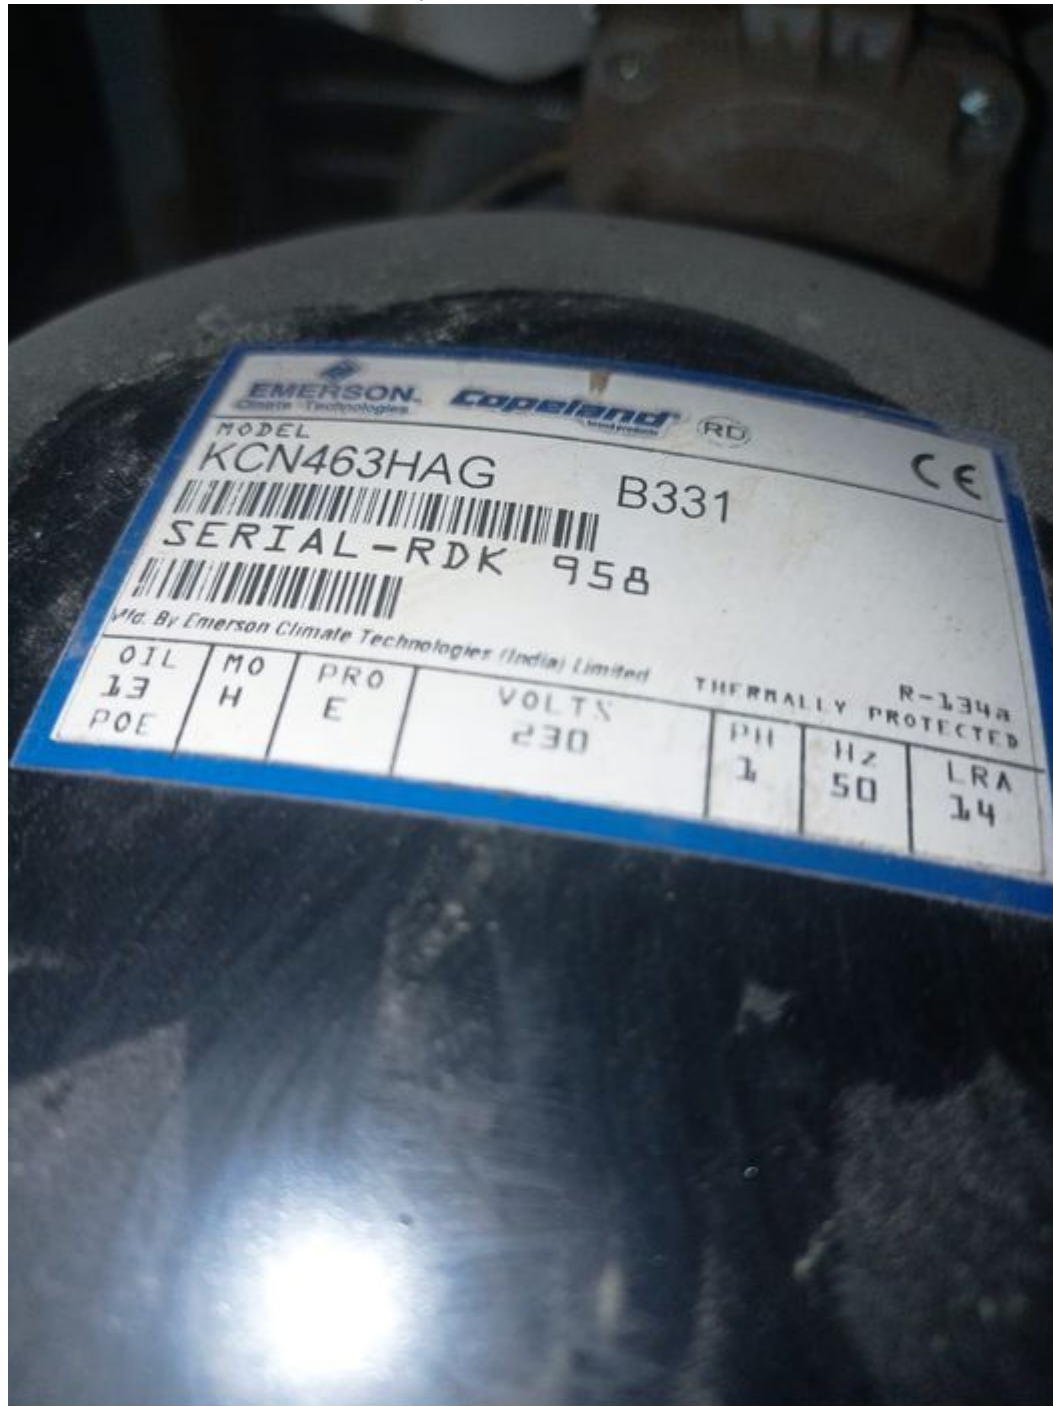

Mbsm.pro, Compressor, kcn463hag, COPELAND, R134A, 0.5HP, 1538W

Category: compressor

written by www.mbsm.pro | 13 September 2023

Private Picture Copyright : WWW.MBSM.PRO

Mbsm.pro, Compressor, kcn463hag, COPELAND, R134A, 0.5HP, 1538W