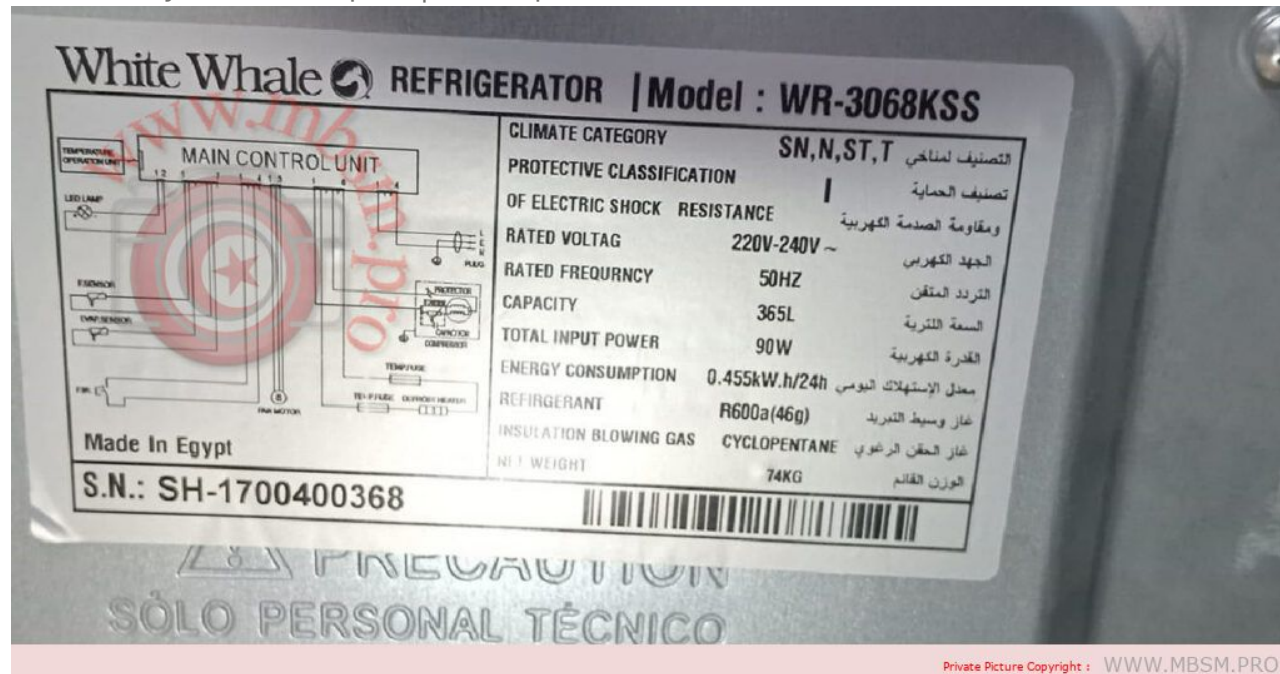

Mbsm.pro, D40CY1, compressor, Donper, R600a, 40cc, 1/10 HP

Category: compressor

written by www.mbsm.pro | 13 September 2023

Private Picture Copyright : WWW.MBSM.PRO

Mbsm.pro, D40CY1, compressor, Donper, R600a, 40cc, 1/10 HP