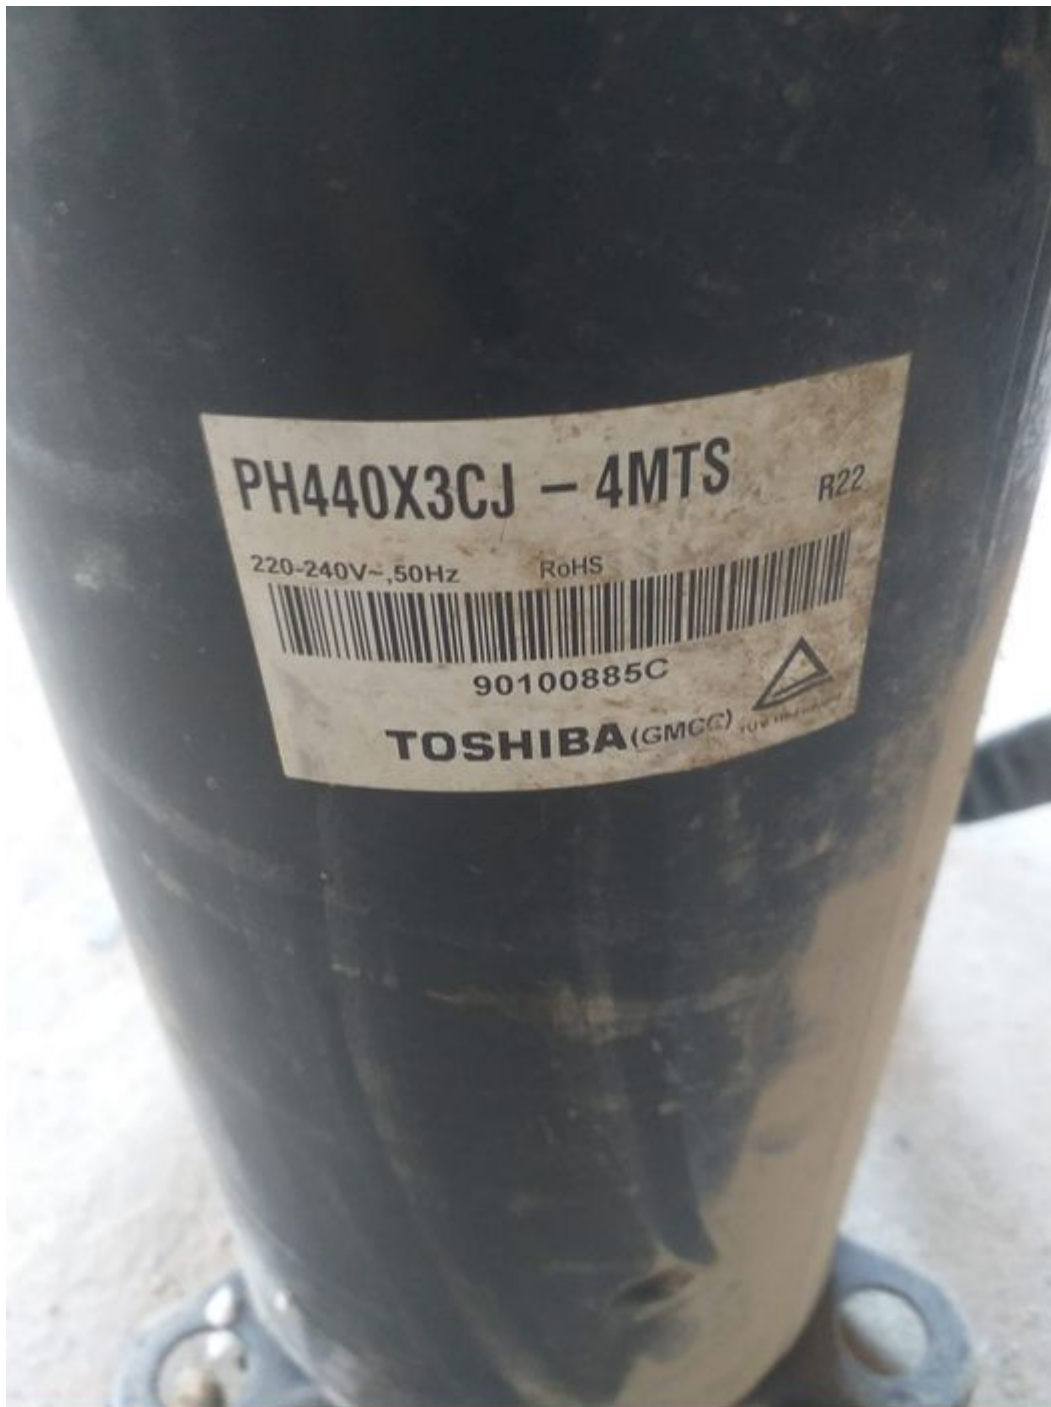

Private Picture Copyright : WWW.MBSM.PRO

Mbsm.pro, Compressor, ph440x3cj-4mts, Rotary Compressor, 26000 Btu, R22, 3 hp, 2 Tonnes, 2500 w

---

Mbsm.pro, Embraco, Aspera, EMX26CLC, EMX 26 CLC, 1/12 hp, single-phase, Compressor, freezing (LBP), 52 crn3, r600a

Category: expertise