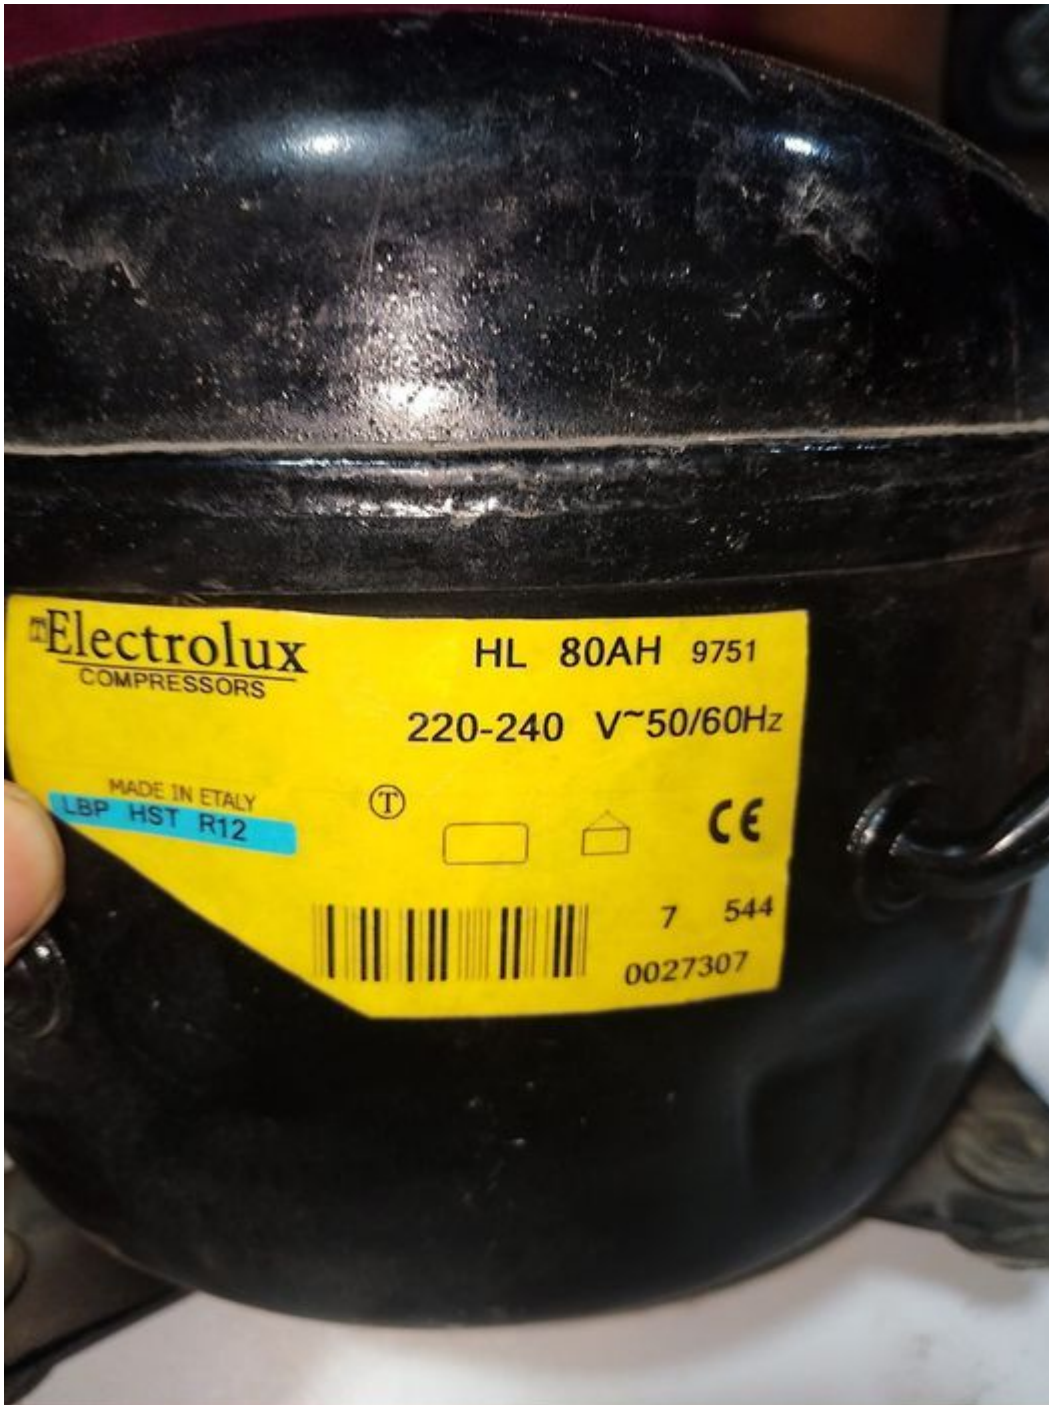

Private Picture Copyright : WWW.MBSM.PRO

Mbsm.pro, Compressor, Zem, HL80AH, R600A, Electrolux Group, 84 w, 1/7 hp, Lbp, Freezer

---

Mbsm.pro, Compressor, embraco, aspera, nj6220z, 3/4 hp++, Hbp, 1hp, 1ph, Cooling, r134a

Category: compressor

written by Amina | 19 November 2023