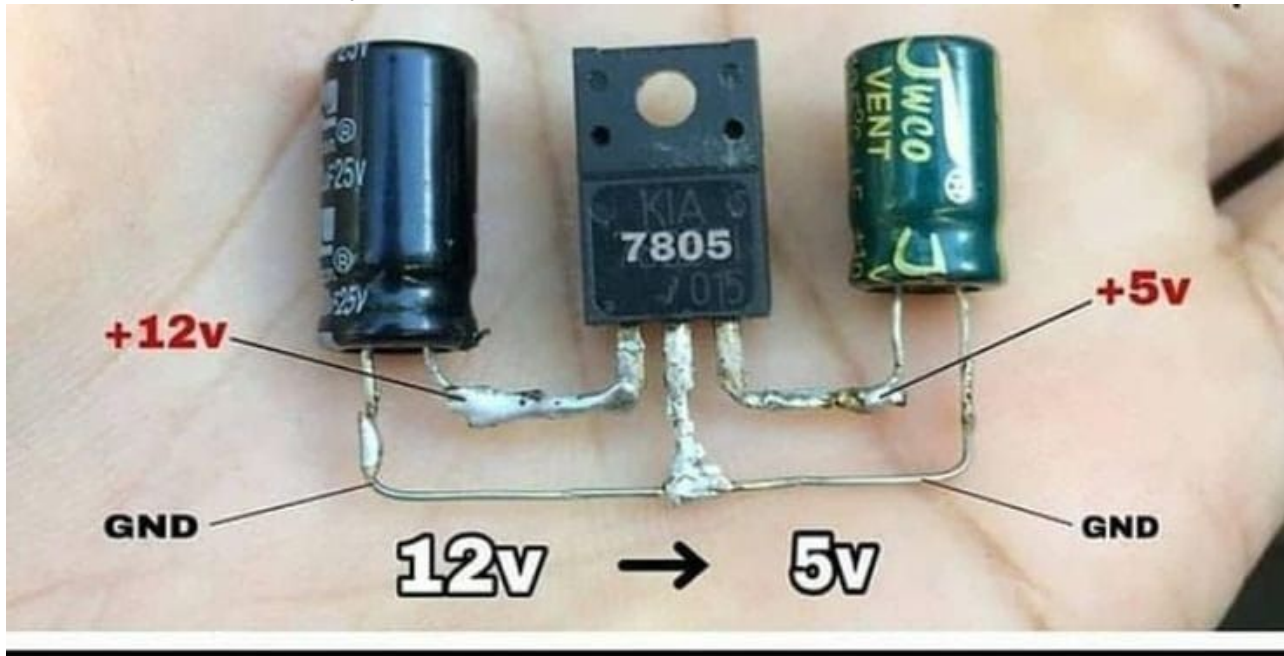

Mbsm.pro, 7805, 12/5Volt, Regulator, Circuit, Diagram

Category: électronique

written by rober us | 20 January 2024

Private Picture Copyright : WWW.MBSM.PRO

Mbsm.pro, 7805, 12/5Volt, Regulator, Circuit, Diagram