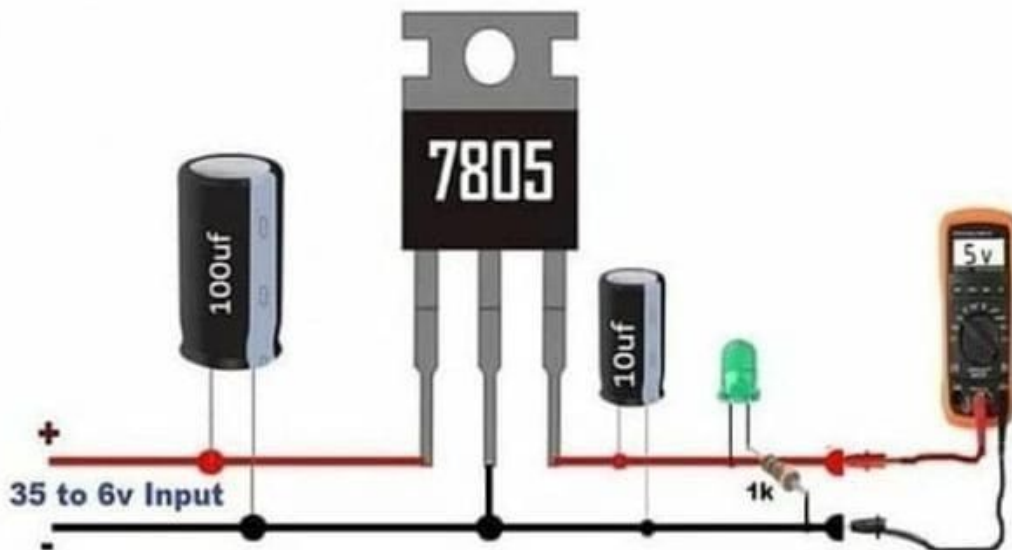

Mbsm.pro, 7805, 12/5Volt, Regulator, Circuit, Diagram

Category: électronique

written by rober us | 20 January 2024

Private Picture Copyright : WWW.MBSM.PRO

Mbsm.pro, 7805, 12/5Volt, Regulator, Circuit, Diagram