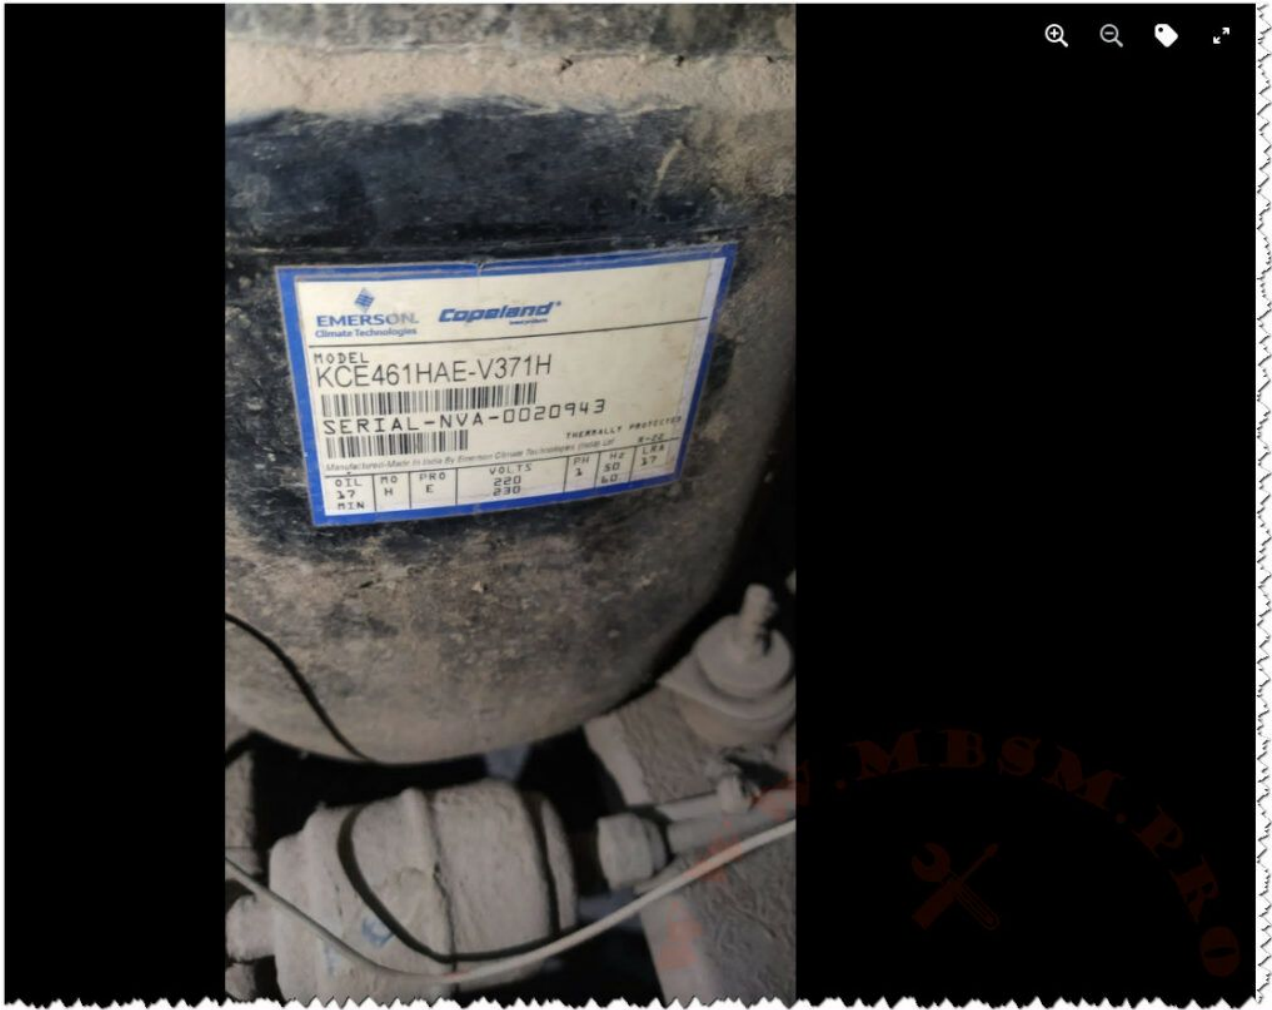

Private Picture Copyright : WWW.MBSM.PRO

Mbsm.pro, Emerson, Compressor, KCE461HAE-V470H, KCE461HAE, 1/2 hp, r22/r410a, hbp

Mbsm.pro, Bpm1111Z, 1/6 hp, Embraco, Compressor, R134A, 1bp

Category: compressor

written by www.mbsm.pro | 25 January 2024