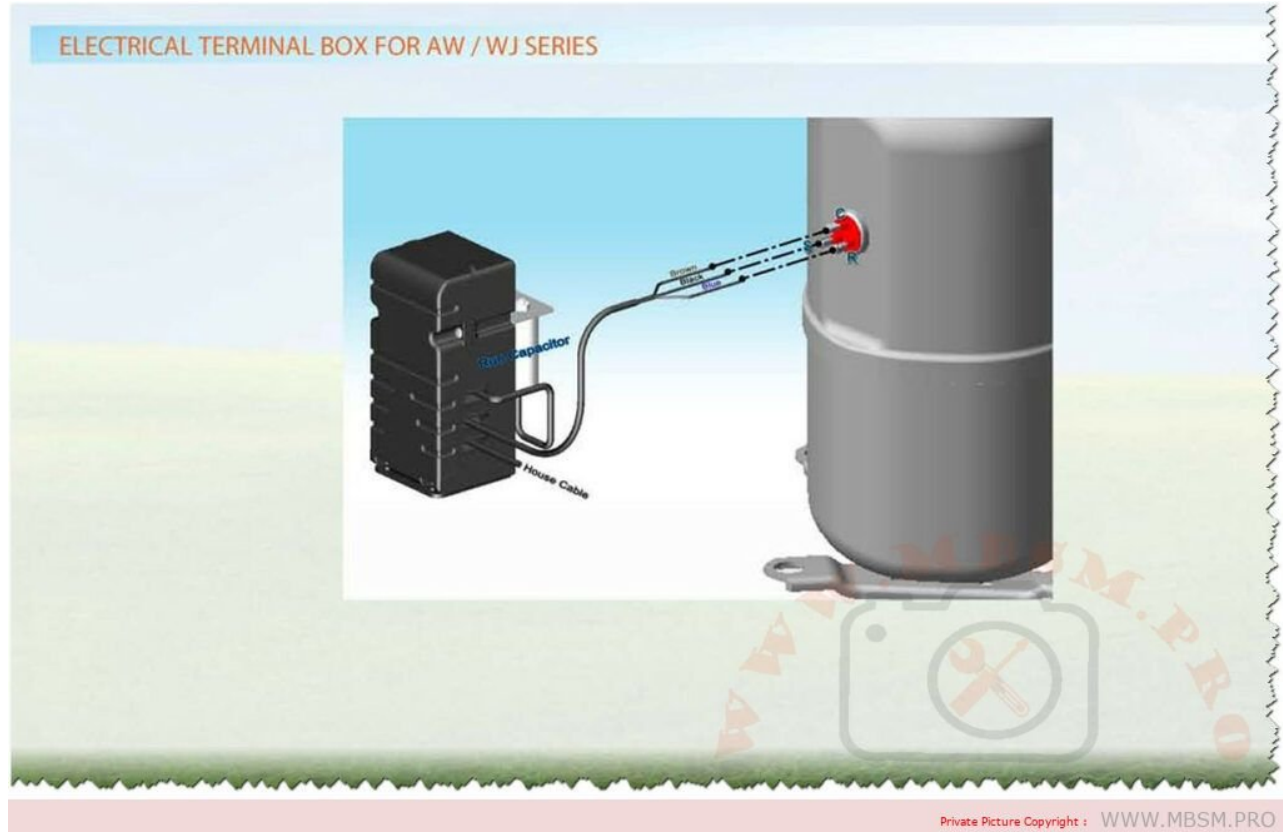

btu, 37.50 cm3, 6477 w, capasitor 60 uf, 1.8 ton, 2.8 hp, 220 v, 1ph

---

Mbsm.pro, Type of Compressor, csr, psc, pscr, cscr, rsir

Category: compressor

written by www.mbsm.pro | 28 January 2024

Mbsm.pro, Type of Compressor, csr, psc, pscr, cscr, rsir

Mbsm.pro, HERMETIC, Kulthorn, COMPRESSOR, CA 2435Z-2, 917 w, 28A, 3/4 hp++, 1 hp-, 1ph

Category: compressor,expertise

written by www.mbsm.pro | 28 January 2024