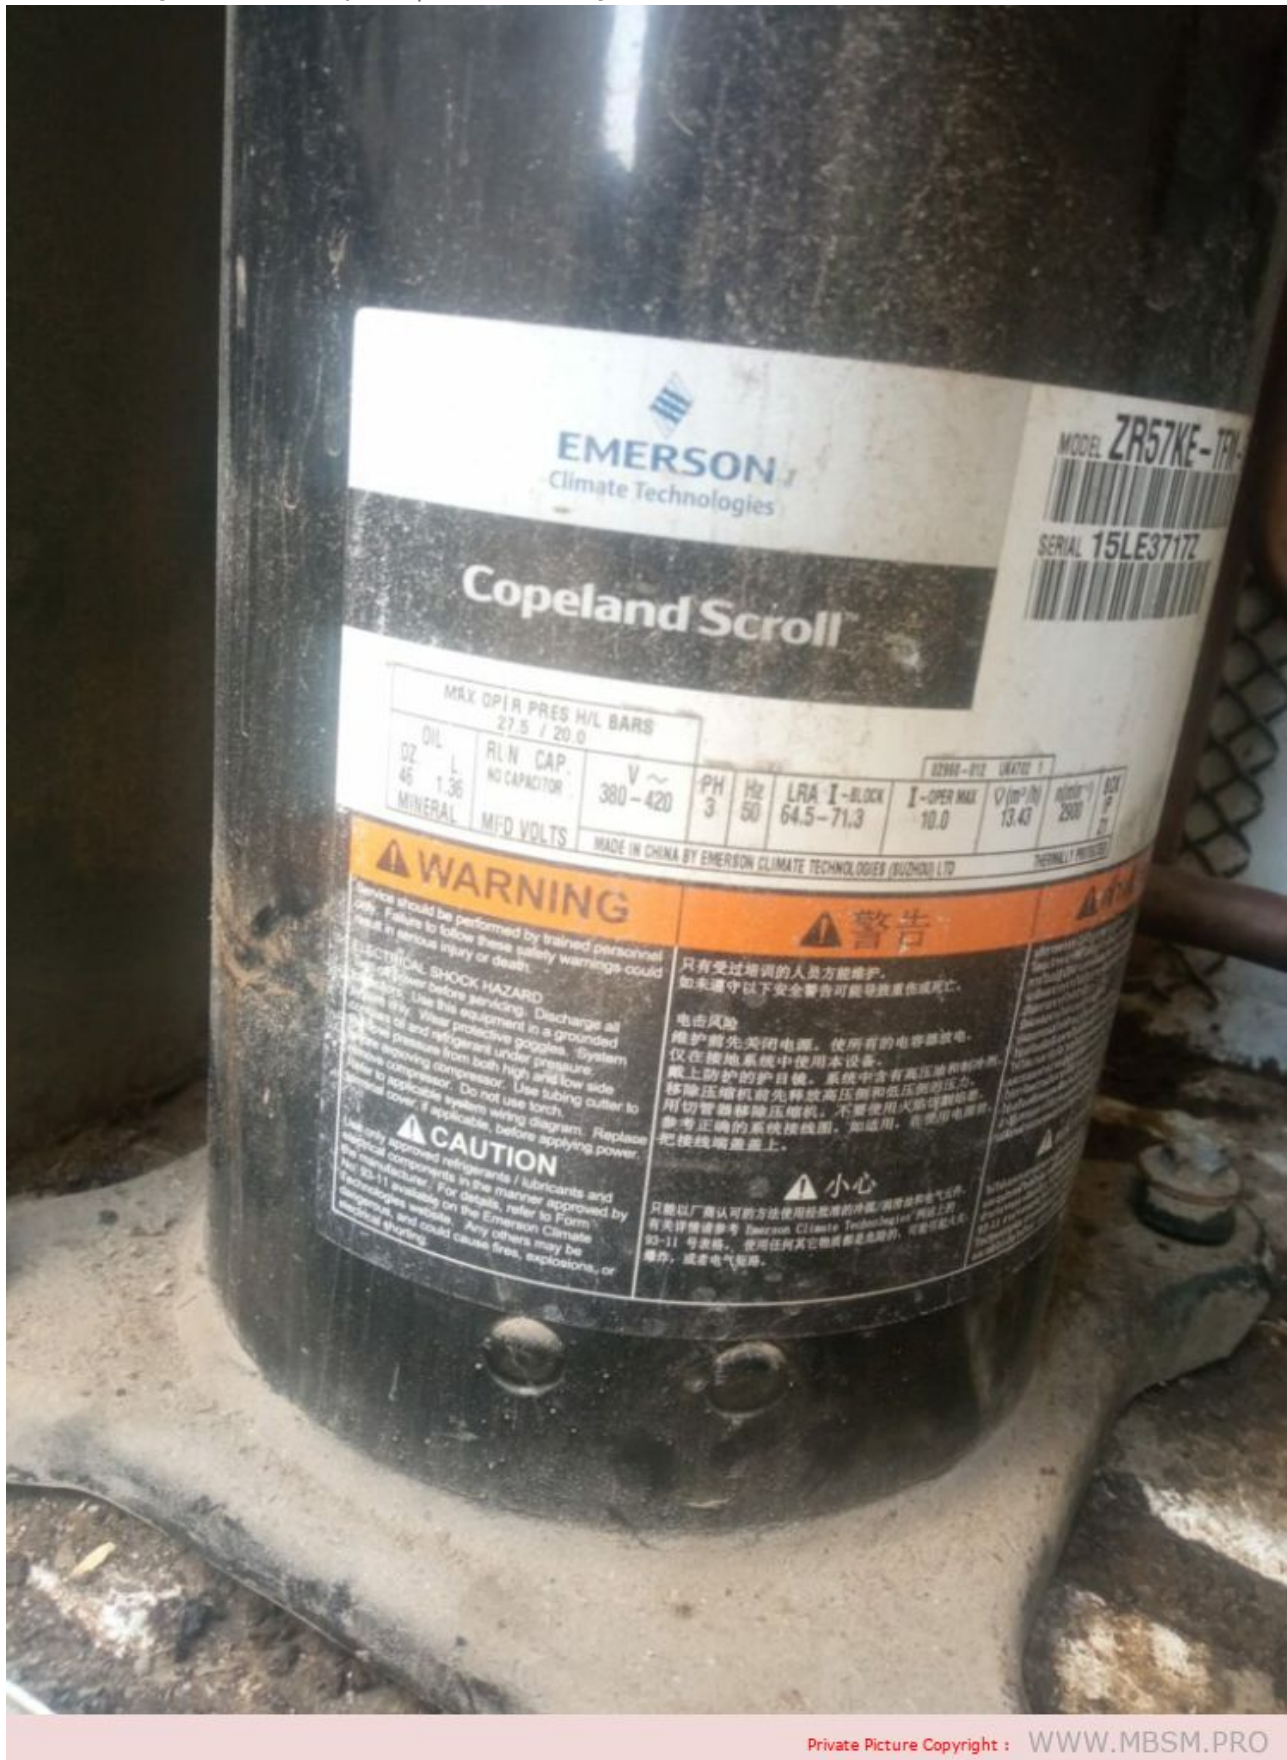

Mbsm.pro, compressor, ZR57KE-TFD, 4.8 hp, 13.900 w, 47500 btu, r22, emerson, copeland, scroll, ZR Series,

380-420V/50Hz, 3 Ph

Category: air conditioner, compressor
written by www.mbsm.pro | 28 January 2024