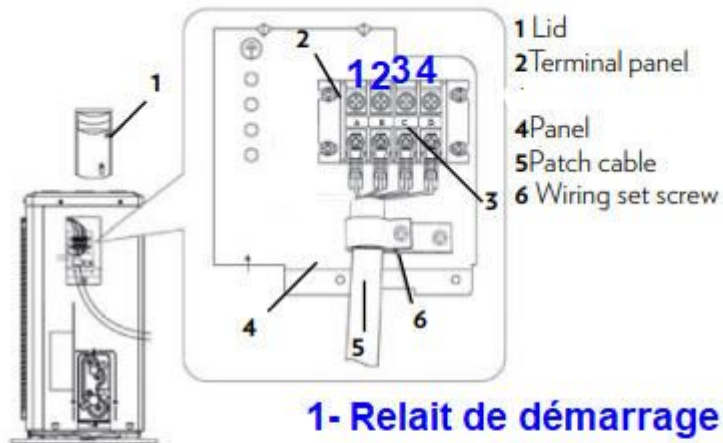

Outdoor unit wiring image

- 1- Relait de démarrage compressor
- 2- Neutre commun
- 3- Relait de démarrage Fan
- 4- Electro-Vanne Interieur ou inverseur

16

PictureS Mbsm Dot Pro : www.mbsm.pro

Branchement Unité extérieure , LG ,Media , Général , Samsung, Haier , Galanze ,Gree ,Maxwelle, Vestel

www.mbsm.pro ,Panasonic , Tested OK ,Refrigeration Compressors ,Industrial Devices

Category: Technologie,Tester ok
written by Jamila | 8 September 2018