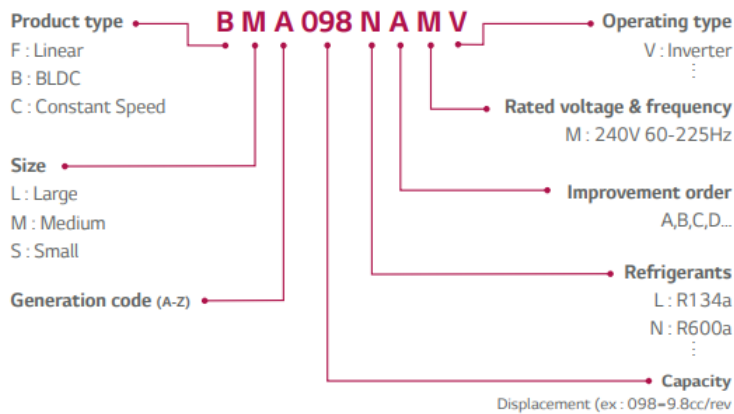

Nomenclature

Wide operating range

- New oil pumping system
- 1,200-4,500rpm

Private Picture Copyright : WWW.MBSM.PRO

Private Picture Copyright : WWW.MBSM.PRO

Nomenclature

Wide operating range

- New oil pumping system
- 1,200-4,500rpm