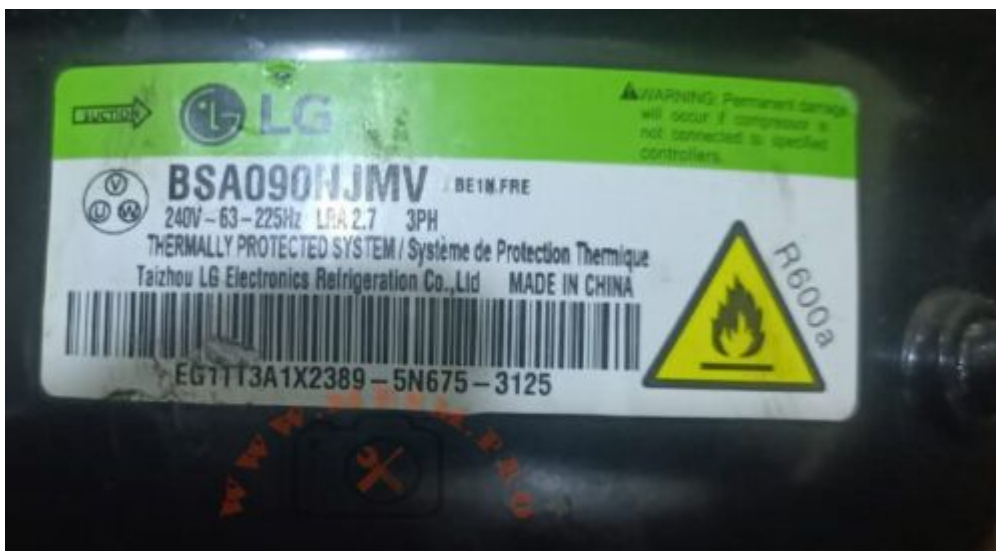

Private Picture Copyright : WWW.MBSM.PRO