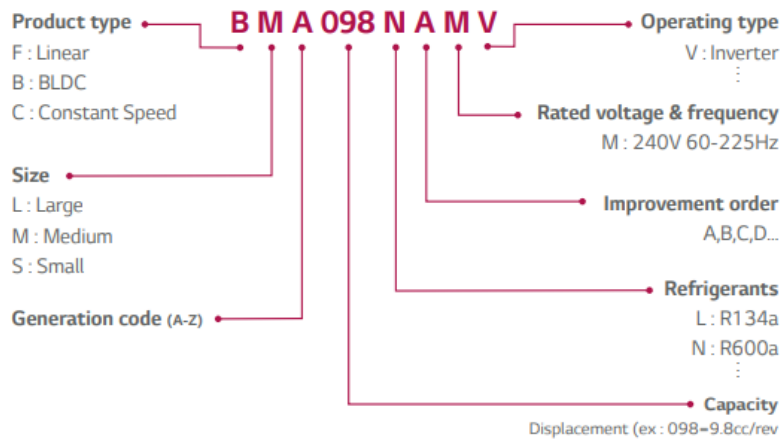

Nomenclature

Wide operating range

- New oil pumping system
- 1,200-4,500rpm

Private Picture Copyright : WWW.MBSM.PRO

Private Picture Copyright : WWW.MBSM.PRO

Nomenclature

Wide operating range

- New oil pumping system
- 1,200-4,500rpm