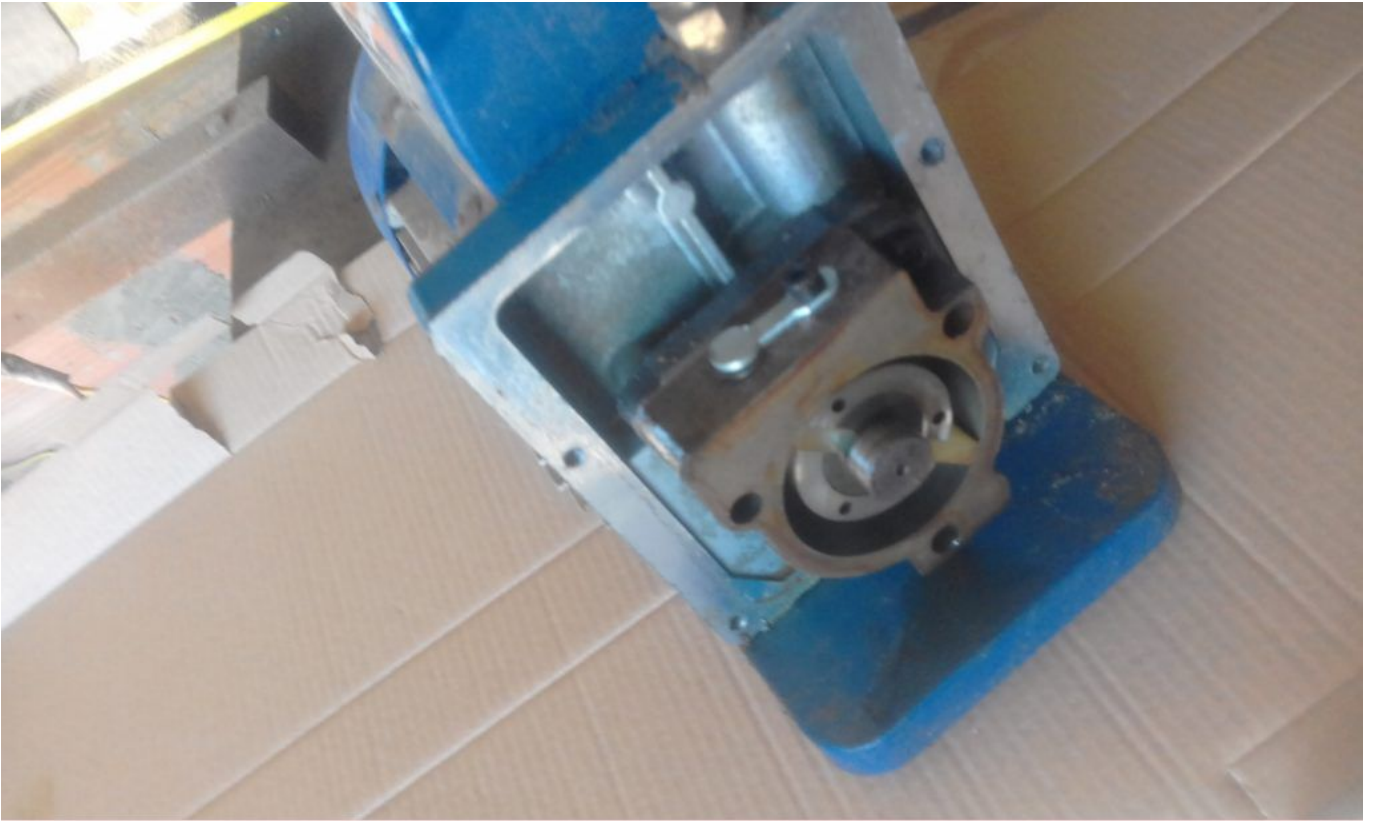

Vacuum Pump, 1/4 Hp , Vane Pump, Rotary Vane, Valve Rotary, POMPE À VIDE, Restoration

Category: Technologie, Tester ok
written by www.mbsm.pro | 30 January 2021

Private Picture Copyright : WWW.MBSM.PRO

Private Picture Copyright: WWW.MBSM.PRO