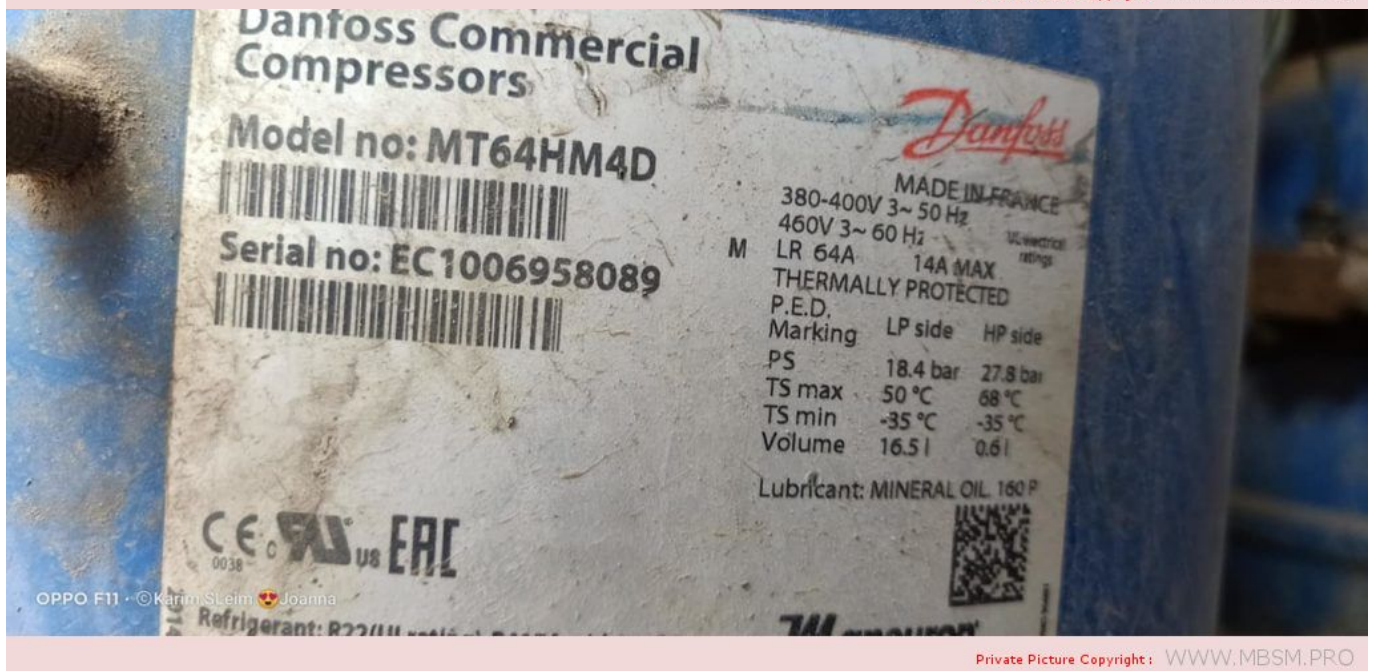

Private Picture Copyright: WWW.MBSM.PRO