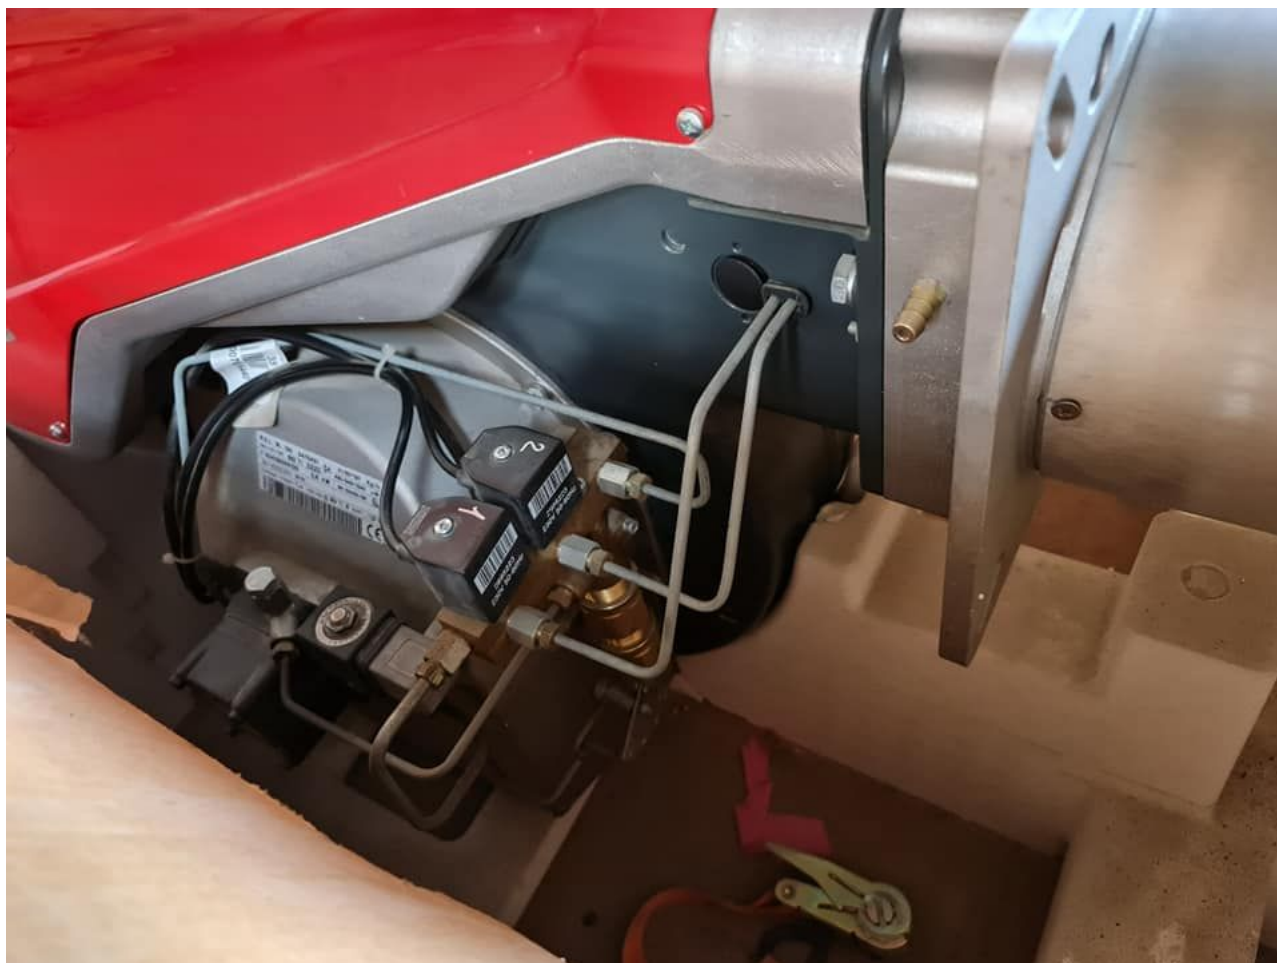

Private Picture Copyright : WWW.MBSM.PRO

MAZOUT, Brûleur, FIOUL, Combust, RIELLO, RBL, R.B.L, Baltur , POUR CHAUDIÈRE DE CHAUFFAGE DOMESTIQUE