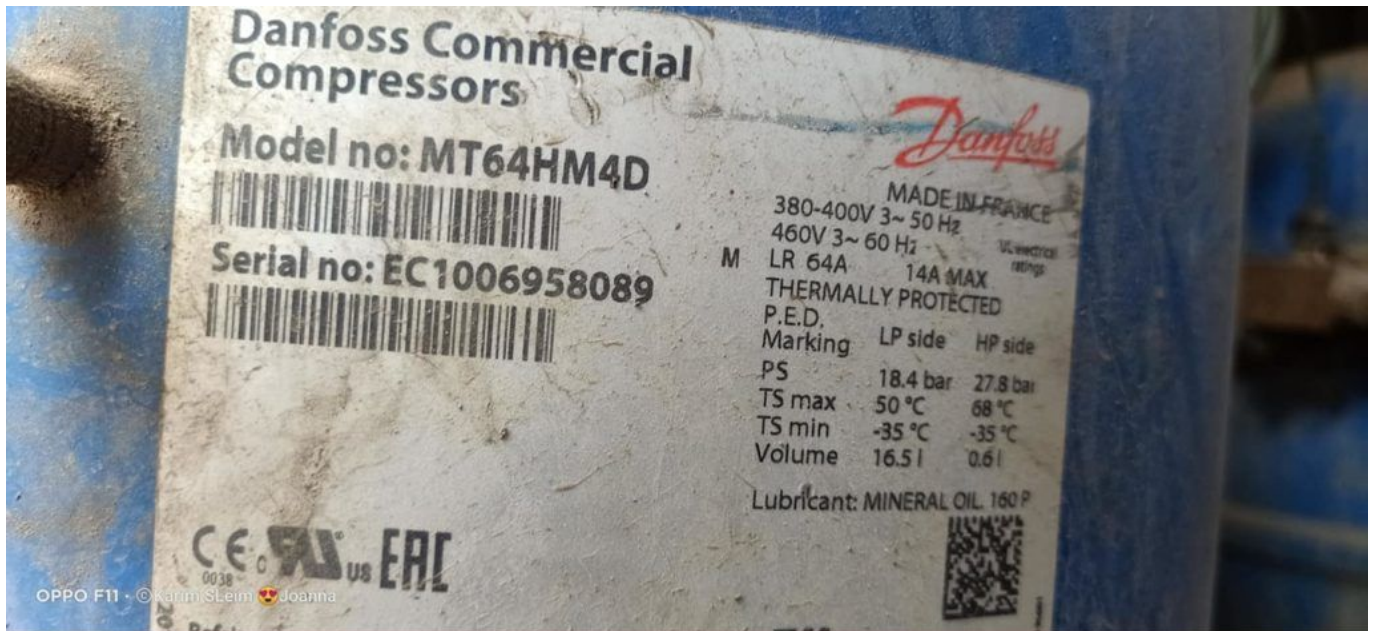

Private Picture Copyright: WWW.MBSM.PRO

Private Picture Copyright: WWW.MBSM.PRO

Product : Compressor
 产地: 法国制造
 Plant : Made in France
 客户: 丹佛斯自动控制管理(上海)有限公司
 Customer service: Danfoss Automatic Controls Management (Shanghai) Co.Ltd
 地址电话: 上海市宜山路900号科技大楼C楼20层200233 / (021)61513000
 Address/Tel: 20th Floor Block C, Hi-Tech Building
 900 Yi Shan Road Shanghai 200233 / (021)61513000
 警告: 只有具备一定经验和安全程序
 培训的授权人员才可以进行安装和维修。
 Warning: The installation and maintenance
 should be performed by the authorized
 person only