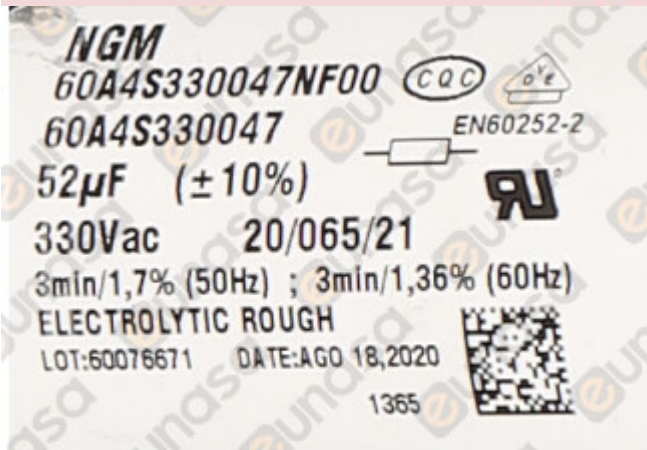

Evaporation temperature

-40°C: 243W

-30°C: 420W

-25°C: 535W

-10°C: 988W

Private Picture Copyright : [WWW.MBSM.PRO](http://WWW.MBSM.PRO)

Private Picture Copyright : [WWW.MBSM.PRO](http://WWW.MBSM.PRO)

Private Picture Copyright : [WWW.MBSM.PRO](http://WWW.MBSM.PRO)