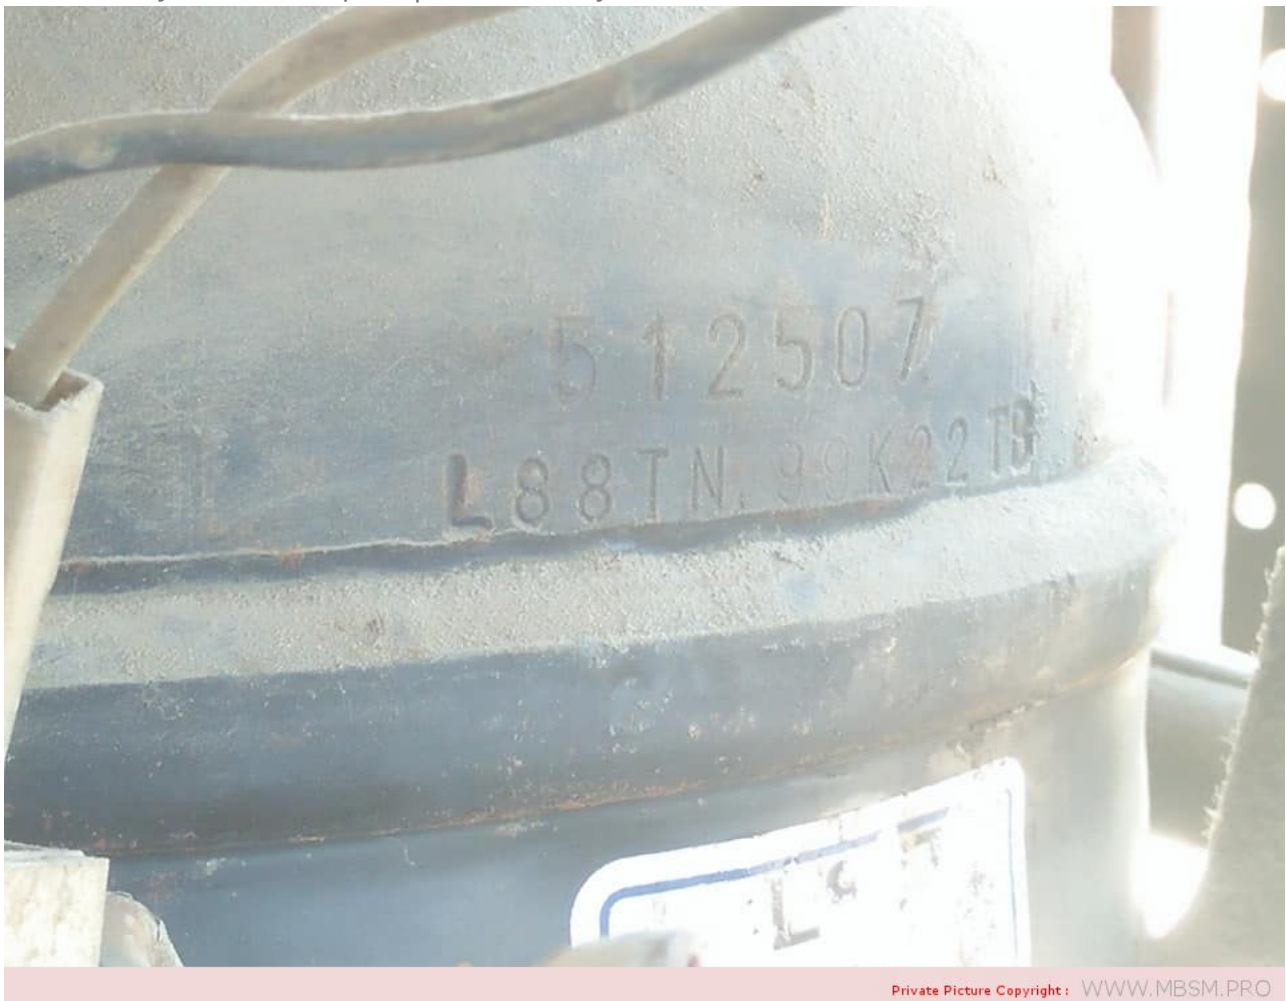

Category: compressor

written by www.mbsm.pro | 16 January 2022

Private Picture Copyright : WWW.MBSM.PRO

Mbsm.pro, Hermetic, Compressor, Electrolux, L88TN, 3/8 Hp ++, R-22, HMBP,
Q=416W, tk-15°C/, tc55, 230V 50Hz, L88TN , ACC, ALPENINOX, ASCASO, BARLINE
,L88TN, CUBIGEL, EUNASA, EURFRIGOR , GEV, ICEMATIC, ITV, SCOTSMAN, SIMAG,
ZANUSSI