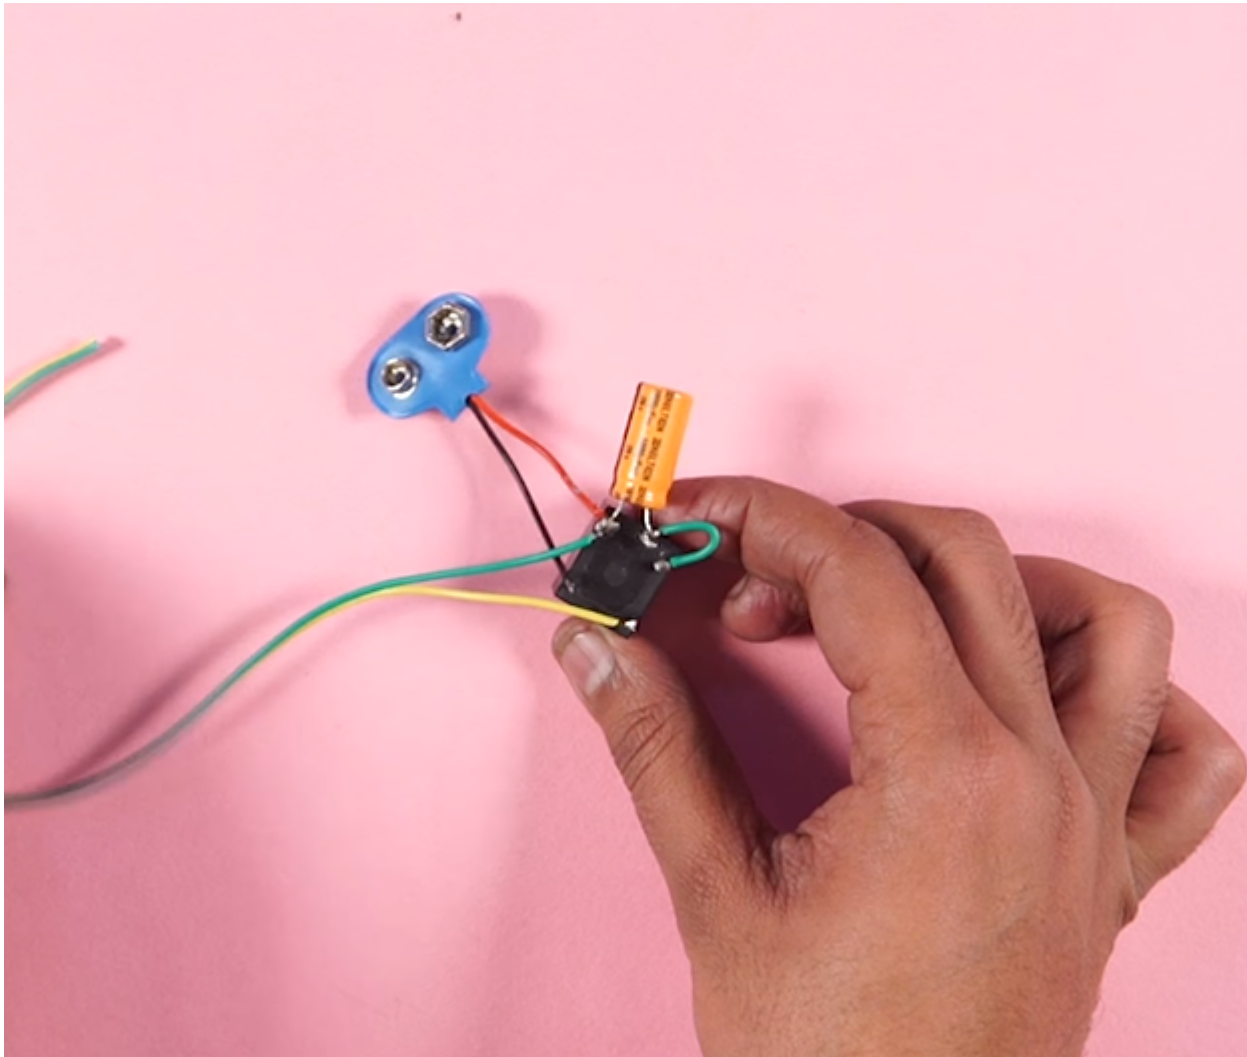

www.mbsm.pro , PICTURE, How to Make, Blinking Indicator, With relay 6v , Condensator 1000uf , battery 9v , and a simple led

Category: electronique, Tester ok
written by mahdi miled | 3 January 2019

PictureS Mbsm Dot Pro : www.mbsm.pro

Private Picture Copyright : WWW.MBSM.PRO

How to Make, Blinking Indicator, With relay 6v , Condensator 1000uf , battery 9v , and a simple led

www.mbsm.pro , ZEL , COMPRESSEUR , R134a , 1/4 HP , GUY75AA

Category: Solutions, Tester ok
written by www.mbsm.pro | 3 January 2019

PictureS Mbsm Dot Pro : www.mbsm.pro

Compresseur frigorifique
Puissance en cheval 1/4 CV
Alimentation 220-240 V 50 Hz
Gaz R134a

www.mbsm.pro, Té multicouche ,à
sertissage ,en double ,reduit ,16 16
/ 26 26 /20 20