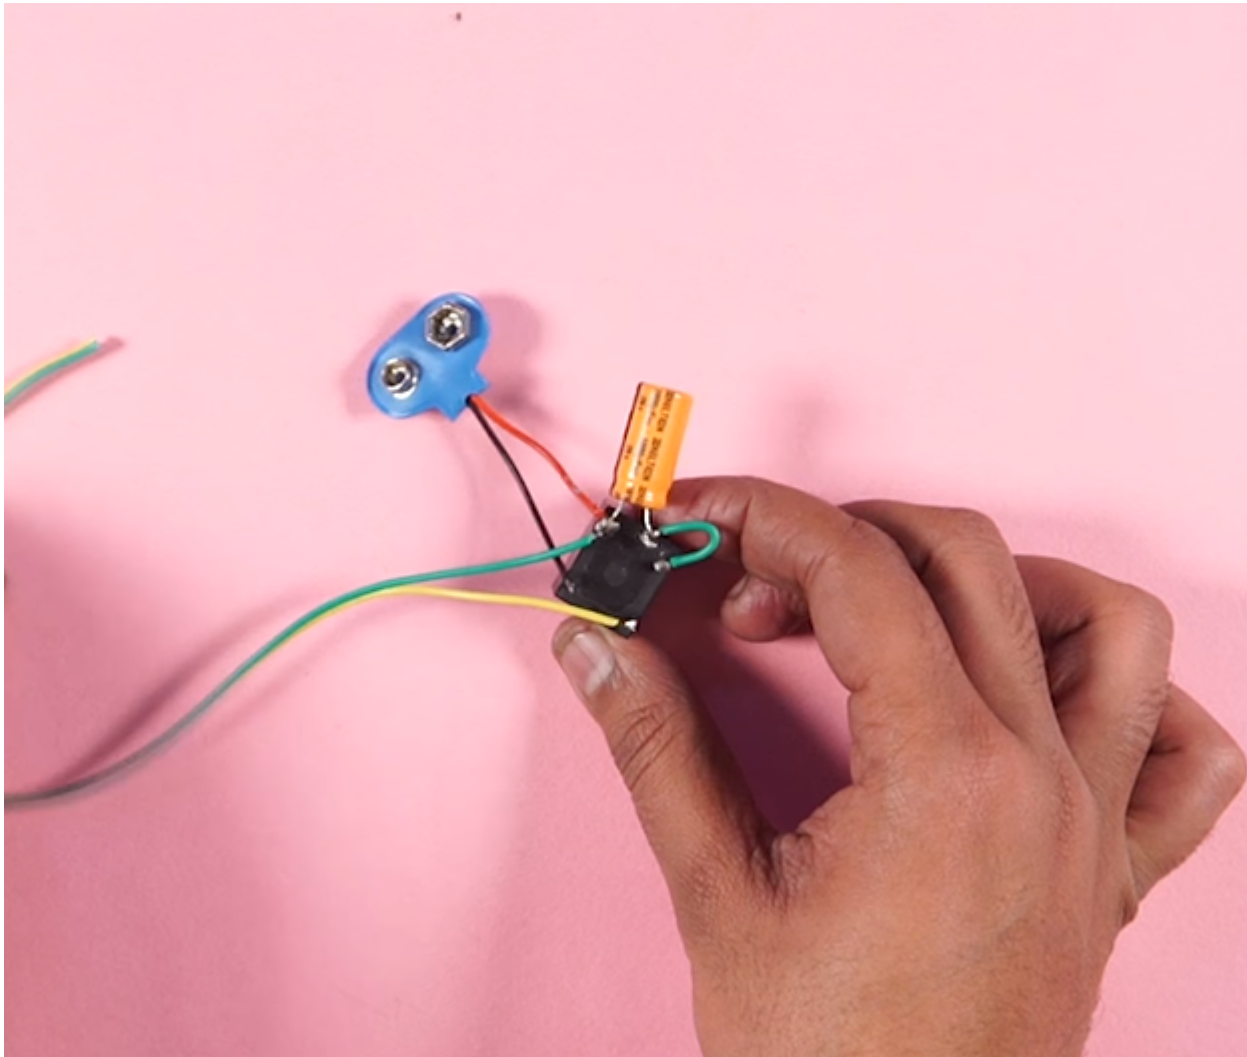

# www.mbsm.pro , PICTURE, How to Make, Blinking Indicator, With relay 6v , Condensator 1000uf , battery 9v , and a simple led

Category: electronique, Tester ok  
written by mahdi miled | 3 January 2019