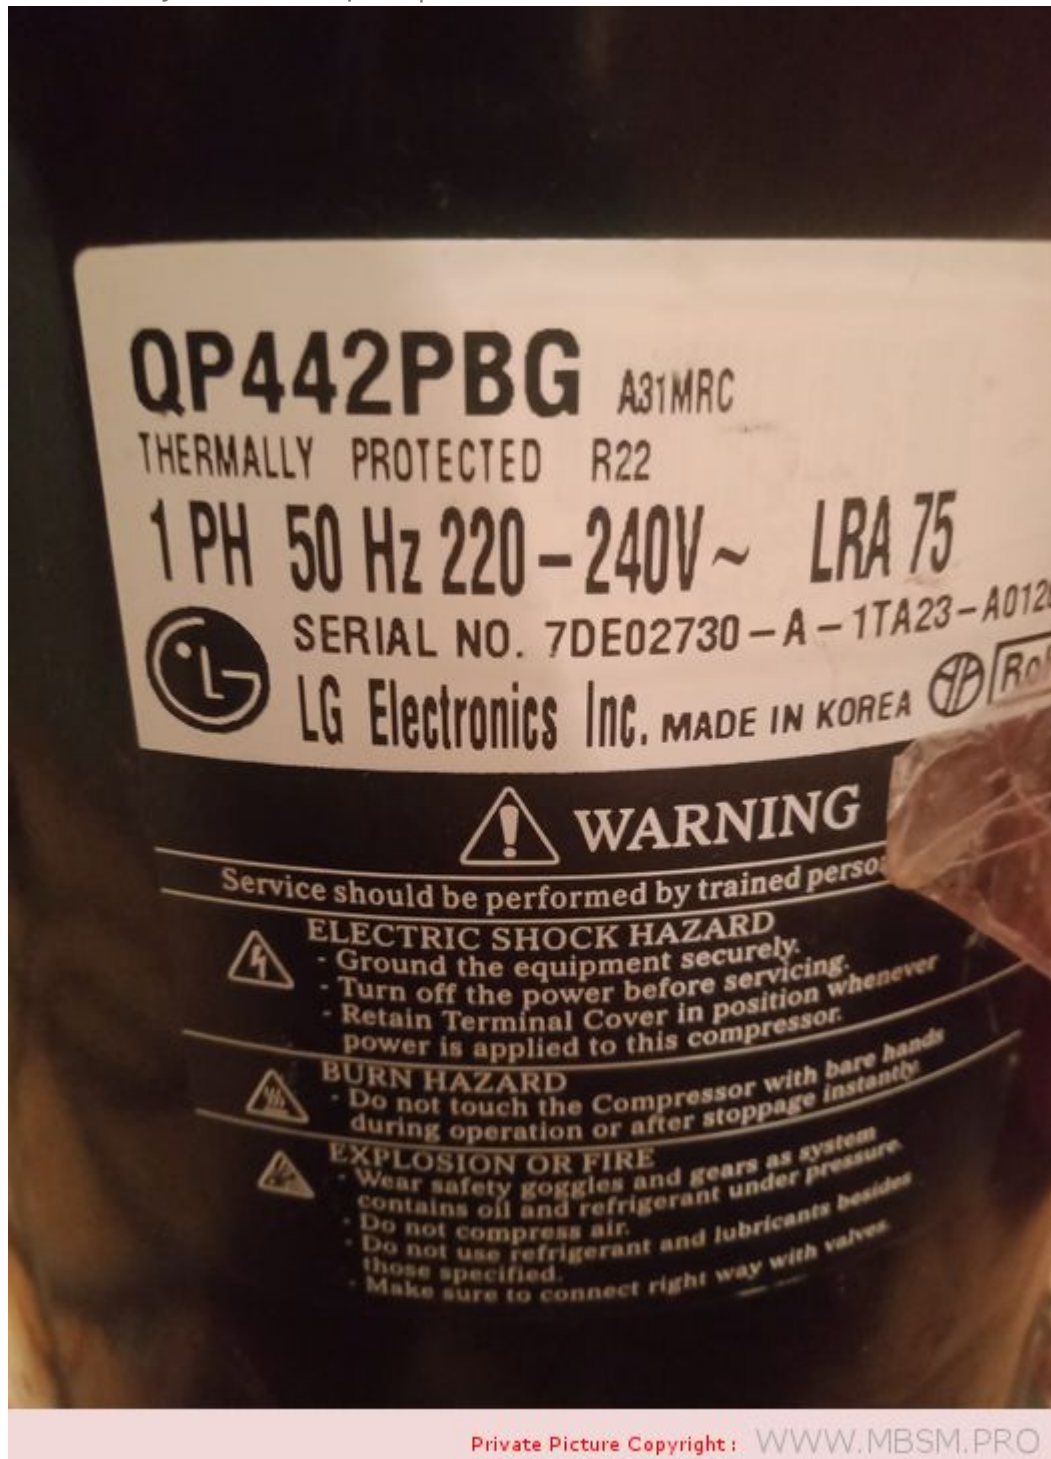

50HZ, 2 ton, 3 Hp++, 1 PH, Cappillary
070 Two pieces, 45 cm long

Category: air conditioner, Archivation, compressor
written by www.mbsm.pro | 2 June 2022

Private Picture Copyright: WWW.MBSM.PRO

Mbsm.pro, Compressor Lg, 26000 btu/h, QP442PBA, LG, AC Rotary Compressor, Rotary Scroll Compressor, 220-240V 50HZ, 2 ton, 3 Hp, 1 PH