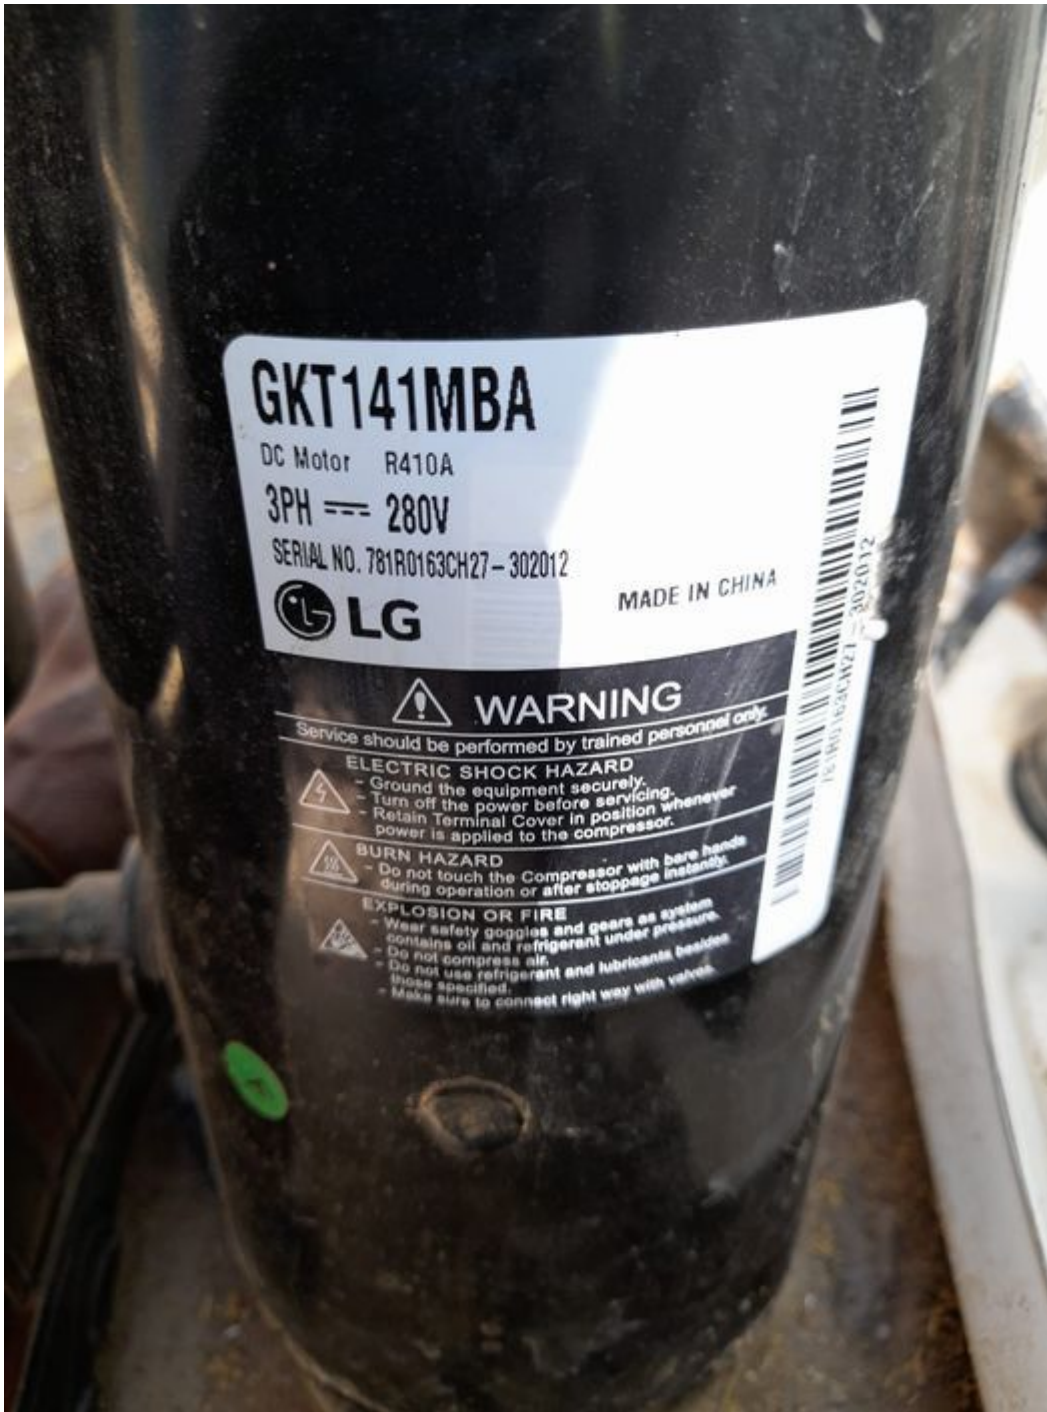

Private Picture Copyright : WWW.MBSM.PRO

Mbsm.pro, GKT141MBA, Compressor , LG, inverter, BDC, DC compressor, 3 PH, 2.5 HP, 18000 Btu/h, R410A

Mbsm.pro, Compressor Lg, 26000 btu/h, QP442PBA, LG, AC Rotary Compressor, Rotary Scroll Compressor, 220-240V