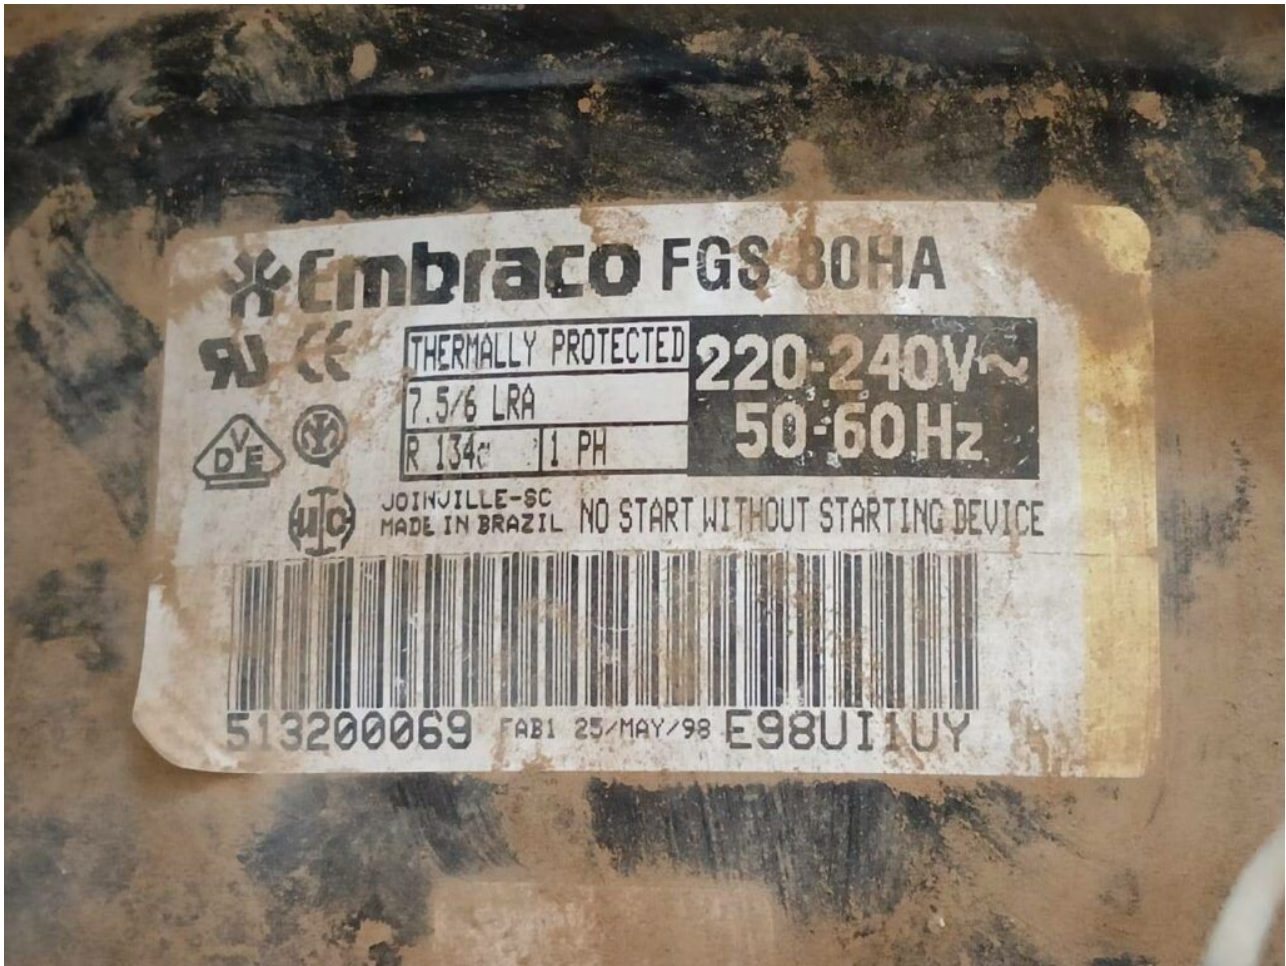

Private Picture Copyright : WWW.MBSM.PRO

Mbsm.pro, COMPRESSOR, EMBRACO, FGS80HA, FGS 80HA, r13a, 1/4 hp, lbp, 820 btu

Mbsm.pro, frigo, LG, GWP2276YLQA,
Américain, Compressor, LD95LAEH, 1/3
hp, 290 w, lbp , r134a

Category: expertise

written by www.mbsm.pro | 10 February 2024