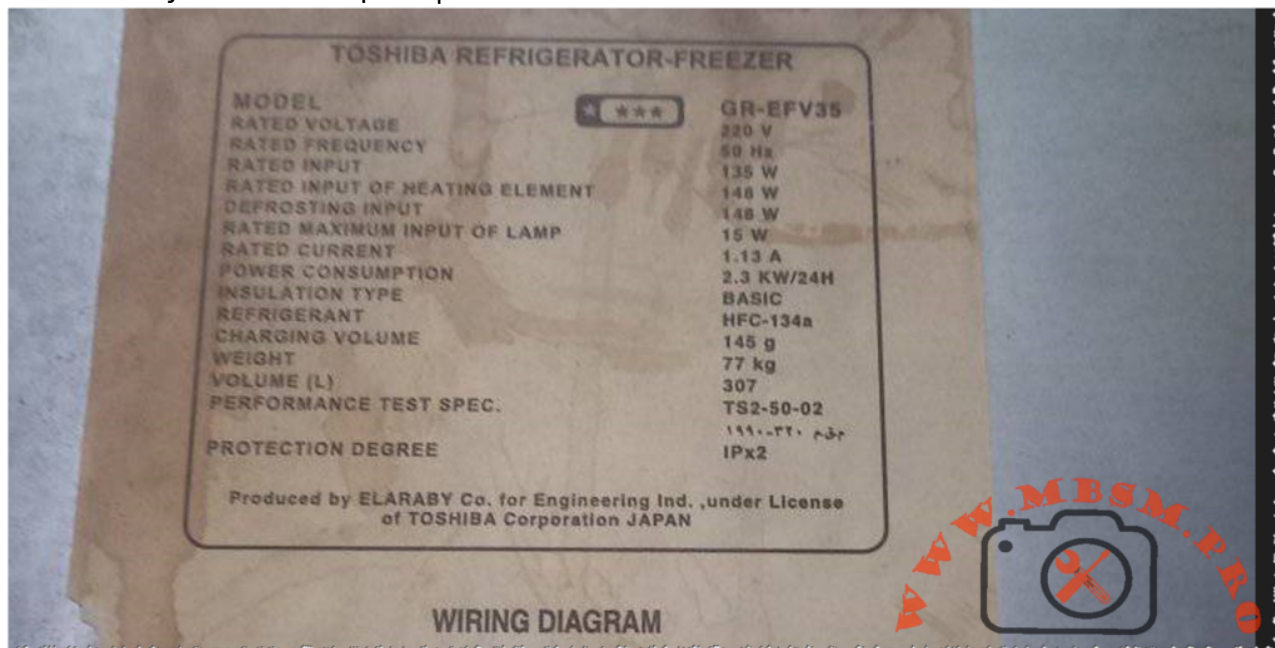

**Mbsm.pro, TOSHIBA, REFRIGERATOR, FREEZER, GR-EFV35, 12 feet, 3 D00R, 307 L, compressor, 1/5 hp, 140 w, lbp, r134a, 145 g**

Category: Refrigerator

written by [www.mbsm.pro](http://www.mbsm.pro) | 9 March 2024