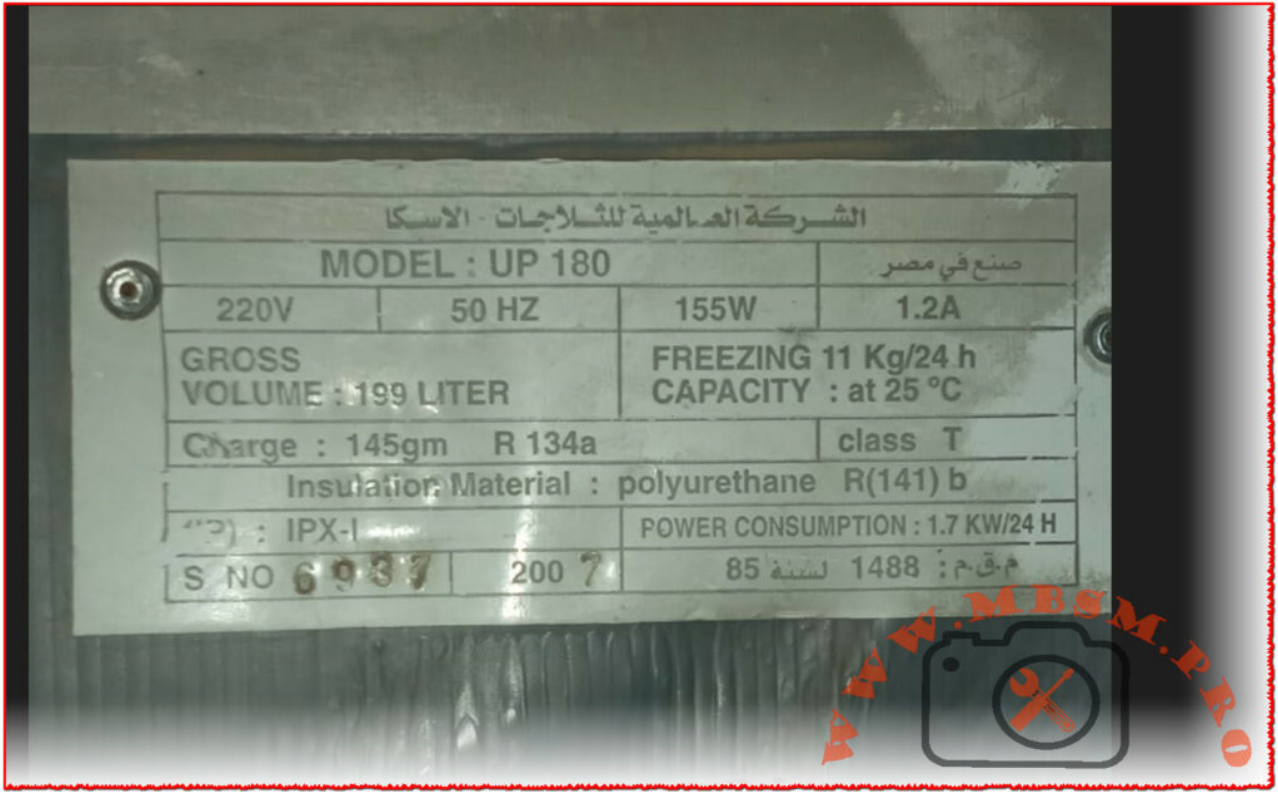

Mbsm.pro, Refrigerator, UP 180, UP180, 155 w, 199 L, r134a, 145 g, Compressor, HSL19JE-5, 1/5 hp, lbp, DAEW00

[Mbsm.pro, compressor, HUAYI, S90CL, 1/5 hp, r600a, lbp, 155 w, 9 cm3](#)

Category: compressor

written by www.mbsm.pro | 9 March 2024