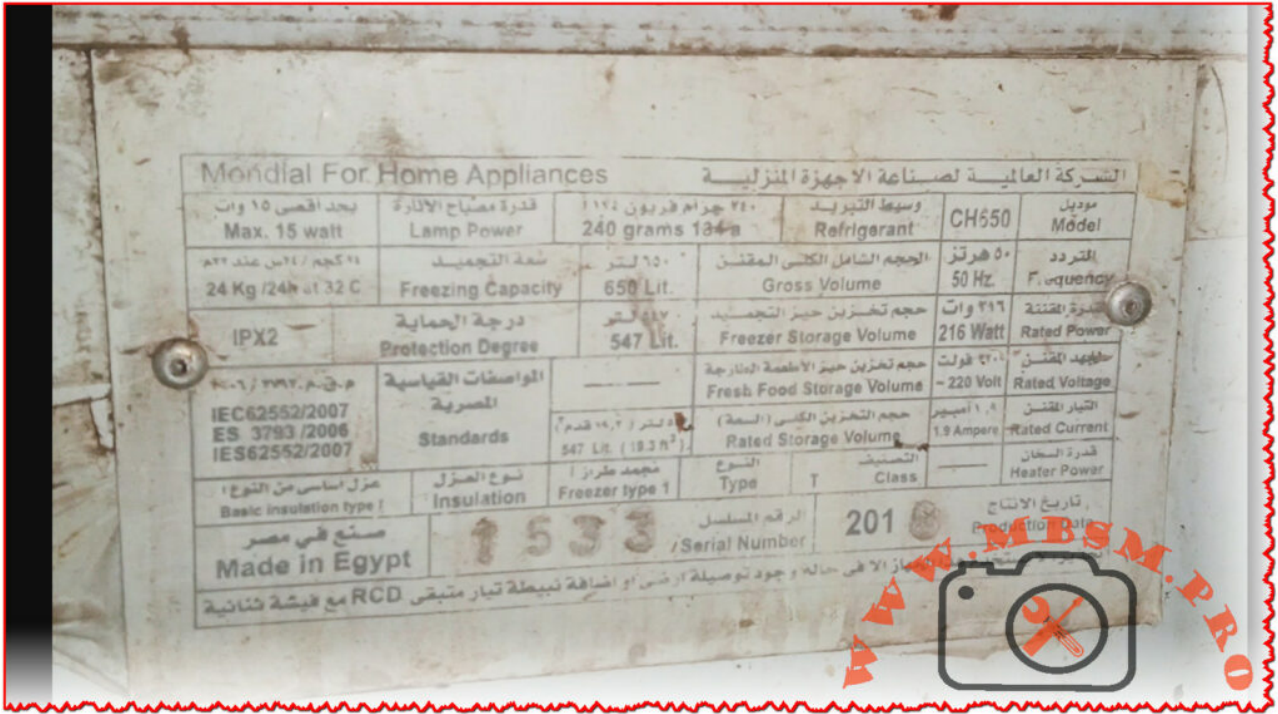

Mbsm.pro, Freezer, Ch650, 650 L, Mondial For. Home Appliances, Compressor, r134a, 240 g, Lbp, 1/3 hp, 230 w, 1.9 A

[Mbsm.pro, Refrigerator, UP 180, UP180, 155 w, 199 L, r134a, 145 g, Compressor, HSL19JE-5, 1/5 hp, lbp, DAEWOO](#)

Category: Refrigerator
written by www.mbsm.pro | 9 March 2024