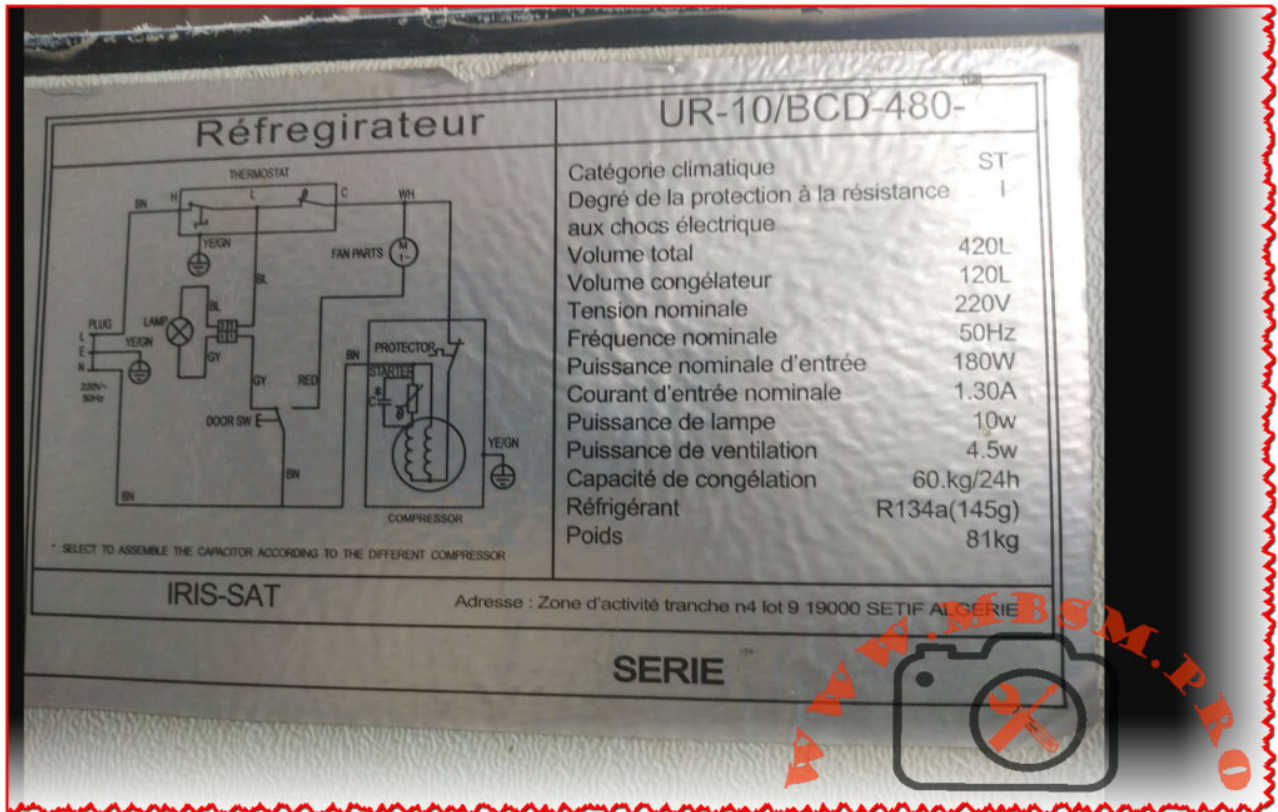

Mbsm.pro, Refregirator, UR-10/BCD-480, 420 L, Compressor, GUY75AA, LBP, R134a, 145 G, 1/4 hp, 1.30 A

[Mbsm.pro, Refregirator, Commercial, presentation, Coca-Cola, 400 L, CPE-0400, SANDENINTERCOUL, compressor, SANDEN, SrCACA, 6456, r744, 250 g, 3/4 hp, 560 w, 1bp, 2.45 a](#)

Category: Refrigerator
written by www.mbsm.pro | 9 March 2024