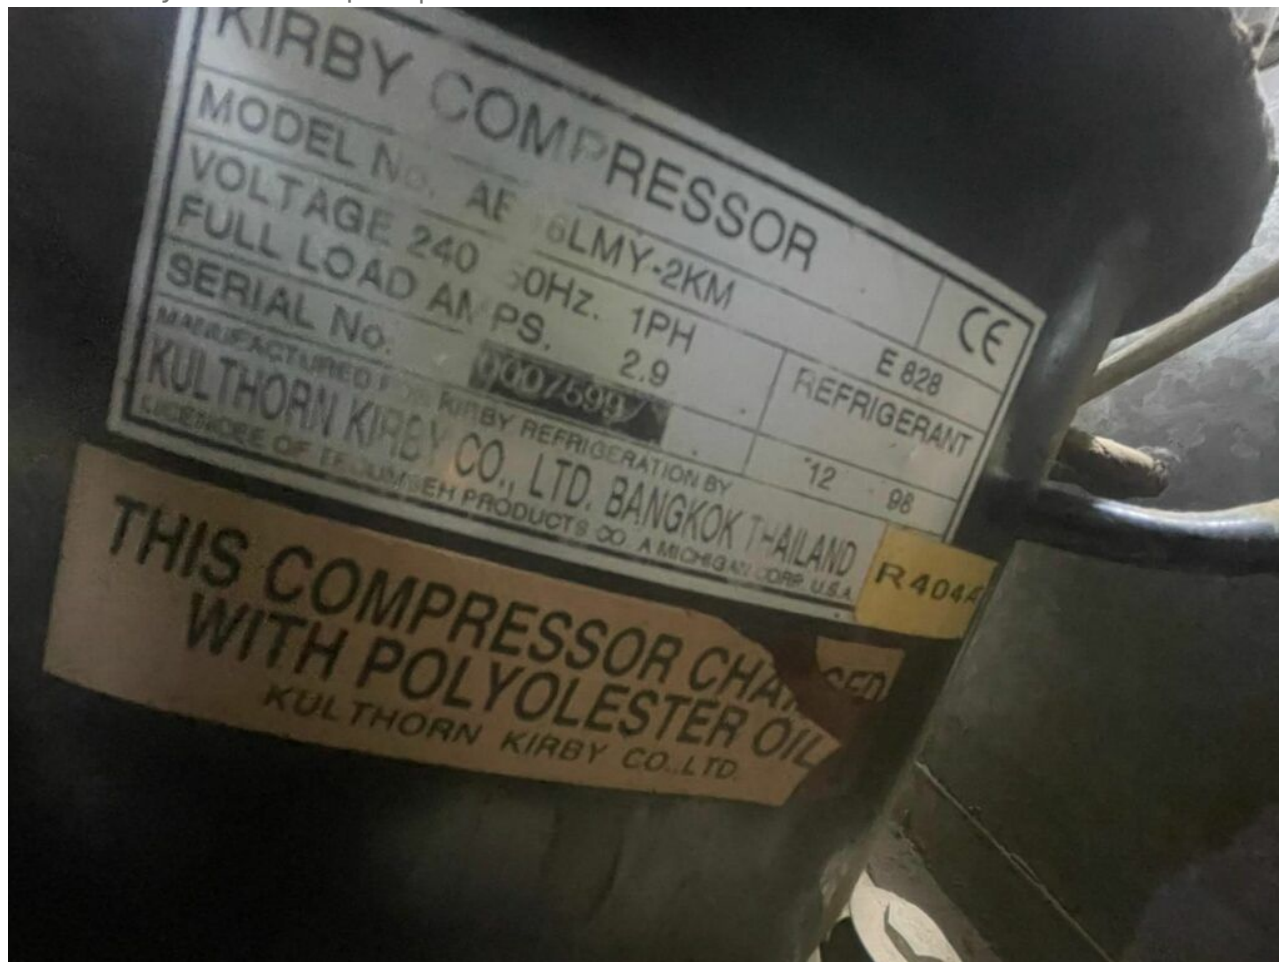

LBP, 14.5 cc.

Category: compressor

written by www.mbsm.pro | 4 November 2025

Private Picture Copyright : WWW.MBSM.PRO

Mbsm.pro compressor AE16LMY: 3/8 hp, R134a, HBP, 17.4 cc; 5/8 hp, R404, LBP, 14.5 cc.

Mbsm.pro, Copressor, GMCC, PZ120H1Y, 1/3 hp, 210 w, lbp, r600a

Category: compressor

written by www.mbsm.pro | 4 November 2025