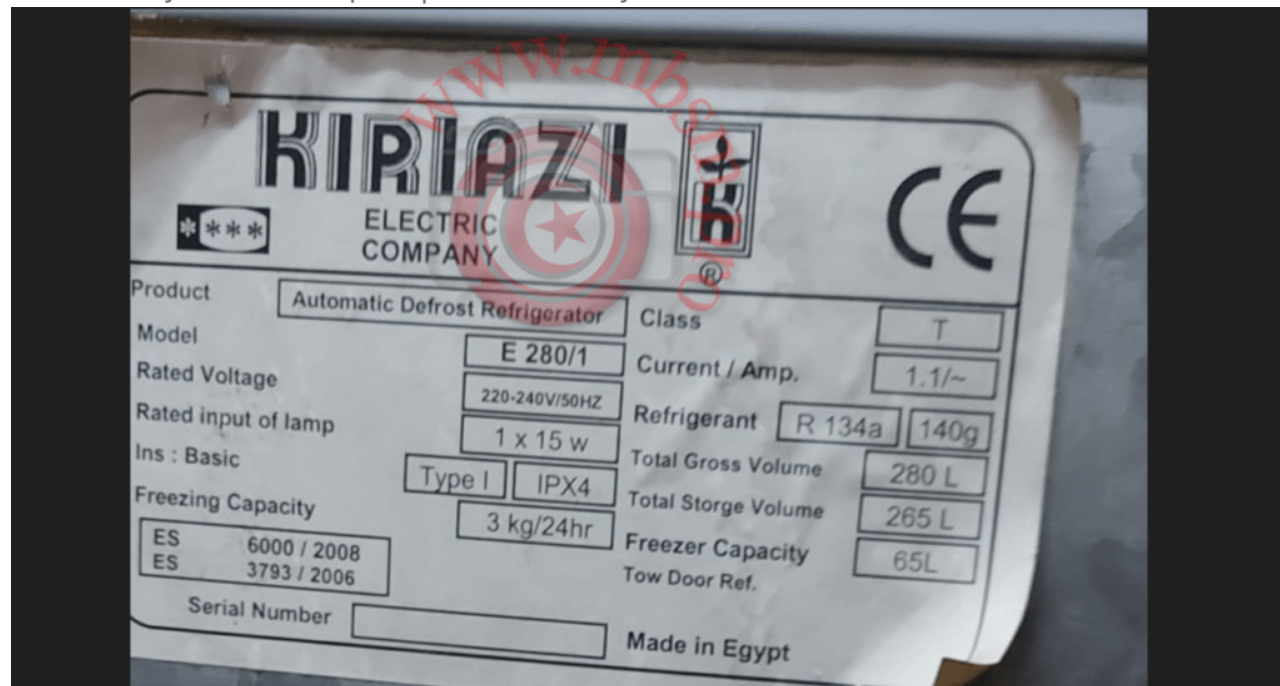

Mbsm.pro, Compressor, Danfoss, secop, R134a, tles6ft. 3, 102G4609, 102G 4609, tles6ft. 3 102G4609, 163 W, 1/5 hp, lbp

Category: compressor

written by www.mbsm.pro | 24 February 2022

Private Picture Copyright : WWW.MBSM.PRO

Mbsm.pro, Compressor, Danfoss, secop R134a, tles6ft. 3, 102G4609, 102G 4609, tles6ft. 3 102G4609 163 W, 1/5 hp, lbp

Mbsm.pro, Zem, L55AV, Rough, BP1111A, Embraco, PW5.5K9, PW5.5K11, EM55NP, Danfoss, TL5A, AZ1345A, AZ1340A, AEZ1343A, AE6ZA7, AE66ZD7, Necchi, ESM5, R12, 1/6 HP, lbp, 400 L

Category: compressor

written by www.mbsm.pro | 24 February 2022