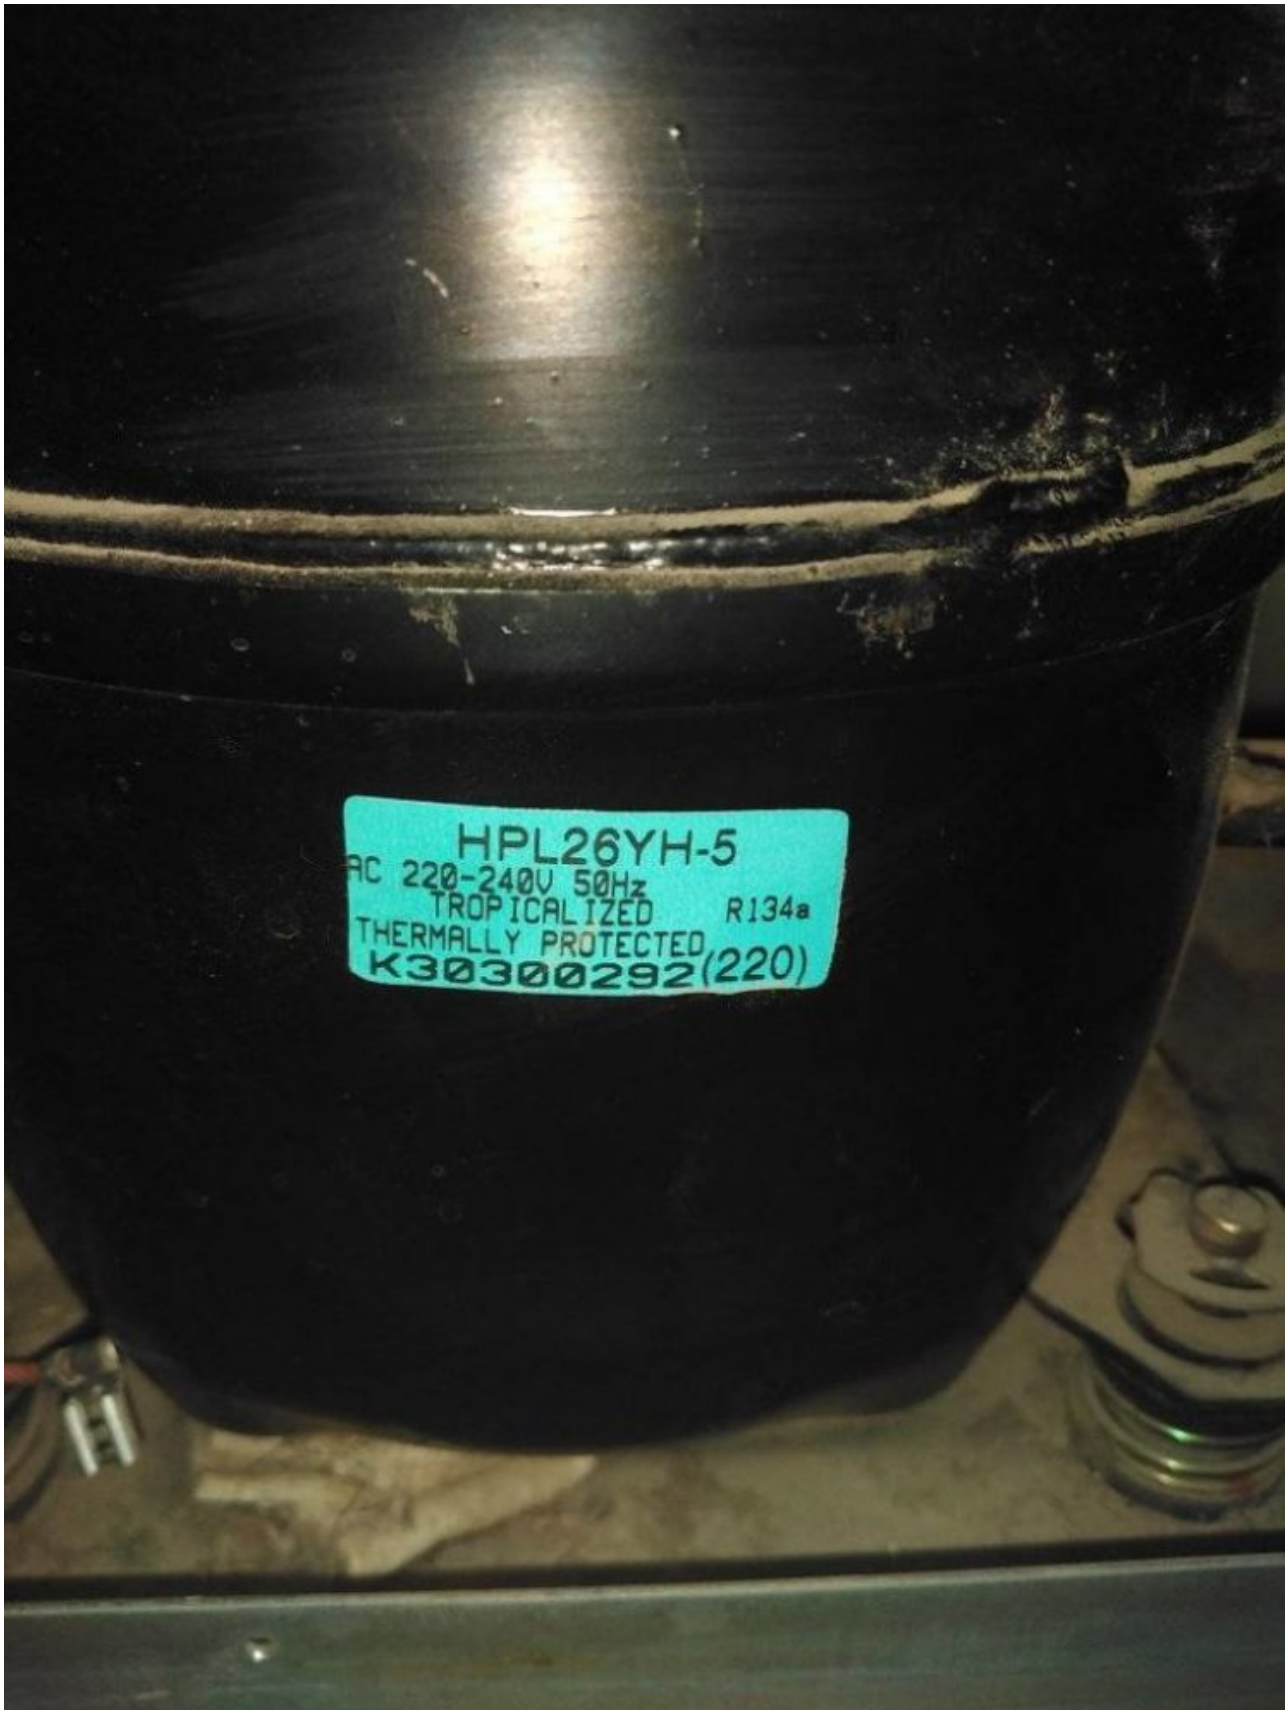

Private Picture Copyright: WWW.MBSM.PRO

Mbsm.pro, Compressor, hpl26yh-5, Serie YH, 223 W, 762 Btu/h, 192 kcal/c, R134A, LBP, 220-240 v 50HZ