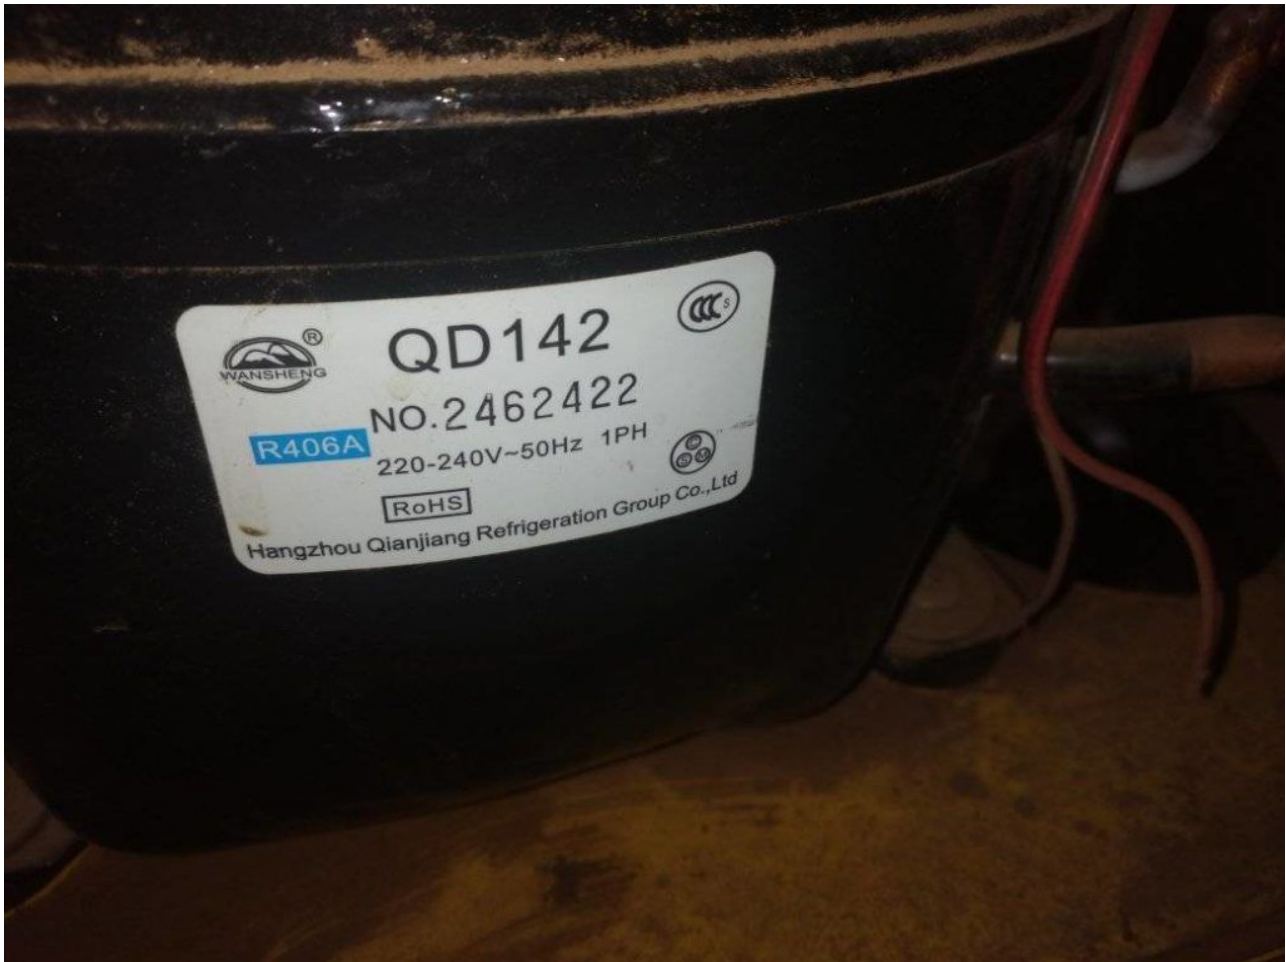

Private Picture Copyright: WWW.MBSM.PRO

Mbsm.pro, Compressor, Westron, QD142H, LBP, 3/8 hp, 333 w, 220-240V/50Hz

---

Mbsm.pro, Compressor, NL60FB, 1/5 Hp,
Lbp, R290, 220v, 1 phase 50 hz

Category: Archivation,compressor

written by www.mbsm.pro | 19 April 2022