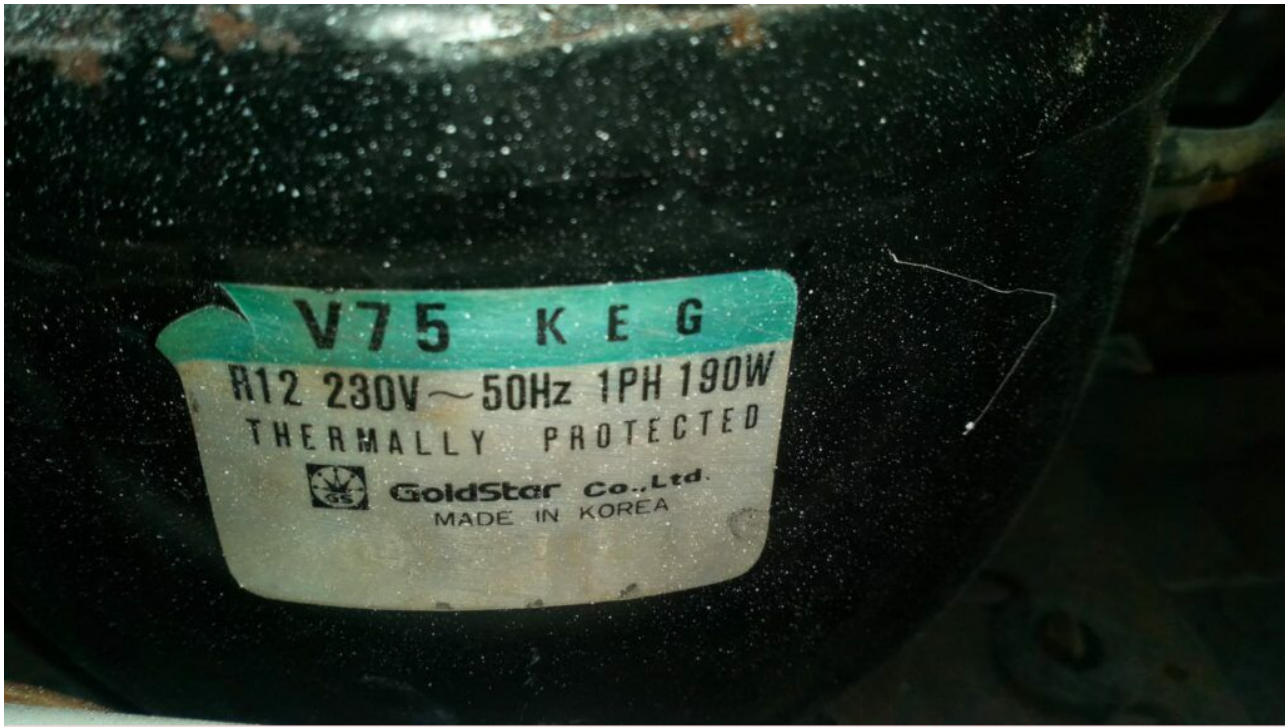

Private Picture Copyright : WWW.MBSM.PRO

Mbsm.pro, Compressor, v75, 1/4 hp, 190 w, lbp, r12

Mbsm.pro, Compressor, Samsung, r134a,
lbp, CD124Q, L1Z2CD130Q, S1ZACD130Q,
L1Z2MSA143Q, S1ZMSA151Q, L1AMSA162Q,
L1GMSS162Q, L1UMSA170Q, L1BMSA170Q,
L1GMSA170Q, L1HMSA182Q, L2HMSS182Q,
L2UNC1A37QLB

Category: compressor

written by mahdi miled | 29 March 2023