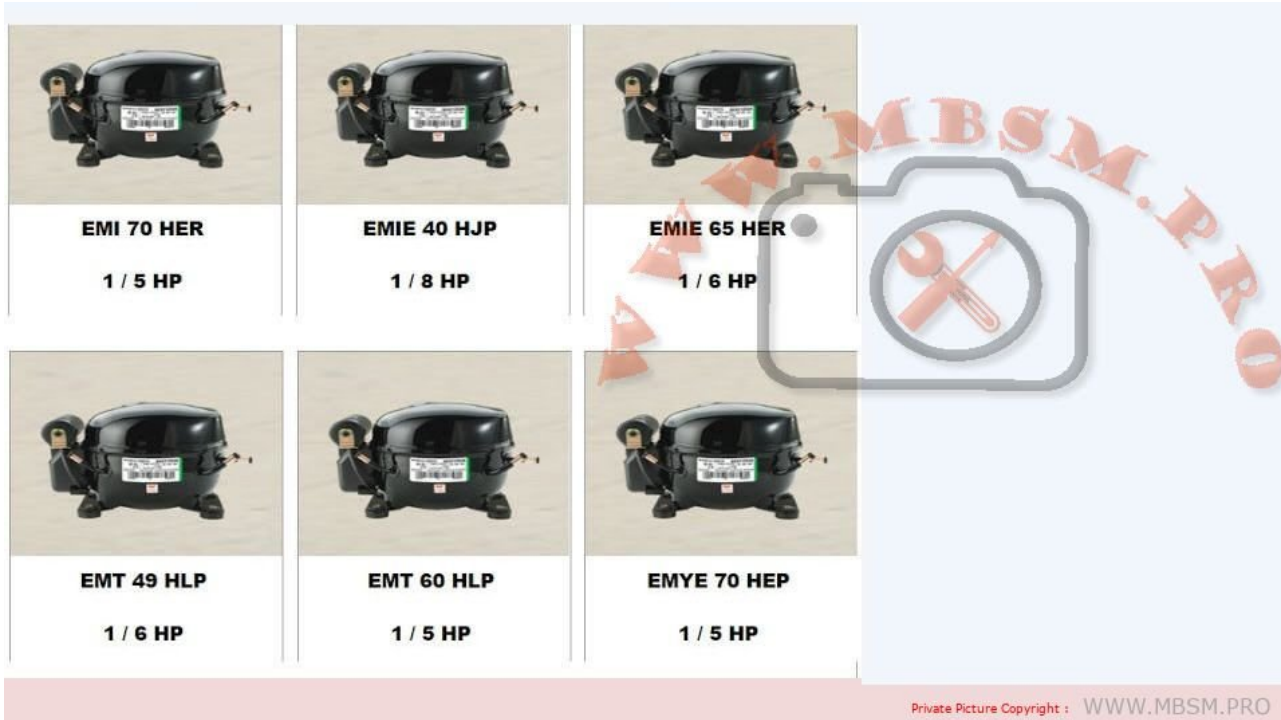

Mbsm.pro, Compressor, Embraco, EMYE 70 HEP, 1/5 Hp, LBP, emye70

Category: compressor

written by www.mbsm.pro | 24 September 2023

Private Picture Copyright : WWW.MBSM.PRO

Mbsm.pro, Compressor, Embraco, EMYE 70 HEP, 1/5 Hp, LBP, emye70

Mbsm.pro, Compressor, zmc, hl105at, 1/6 hp, lbp

Category: compressor

written by www.mbsm.pro | 24 September 2023

ECOMAF	ASHRAE	CECOMAF	ASHRAE	CECOMAF	ASHRAE	Voltage	Temp C				
25°C-	23.3°C-	25°C-	23.3°C-	25°C-	23.3°C-						
W/W	W/W	W/W	W/W	W	kcal/h						
		1.06	1.37	89	104	A	43	1/7	LBP::R600a	HL80AH	☐
		1.08	1.38	99	115	A	43	1/7	LBP::R600a	HL90AH	☐
		1.03	1.34	103	120	A	43	1/6	LBP::R600a	HL99AH	☐

Private Picture Copyright : WWW.MBSM.PRO

Mbsm.pro, Compressor, zmc, hl105at, 1/6 hp, lbp