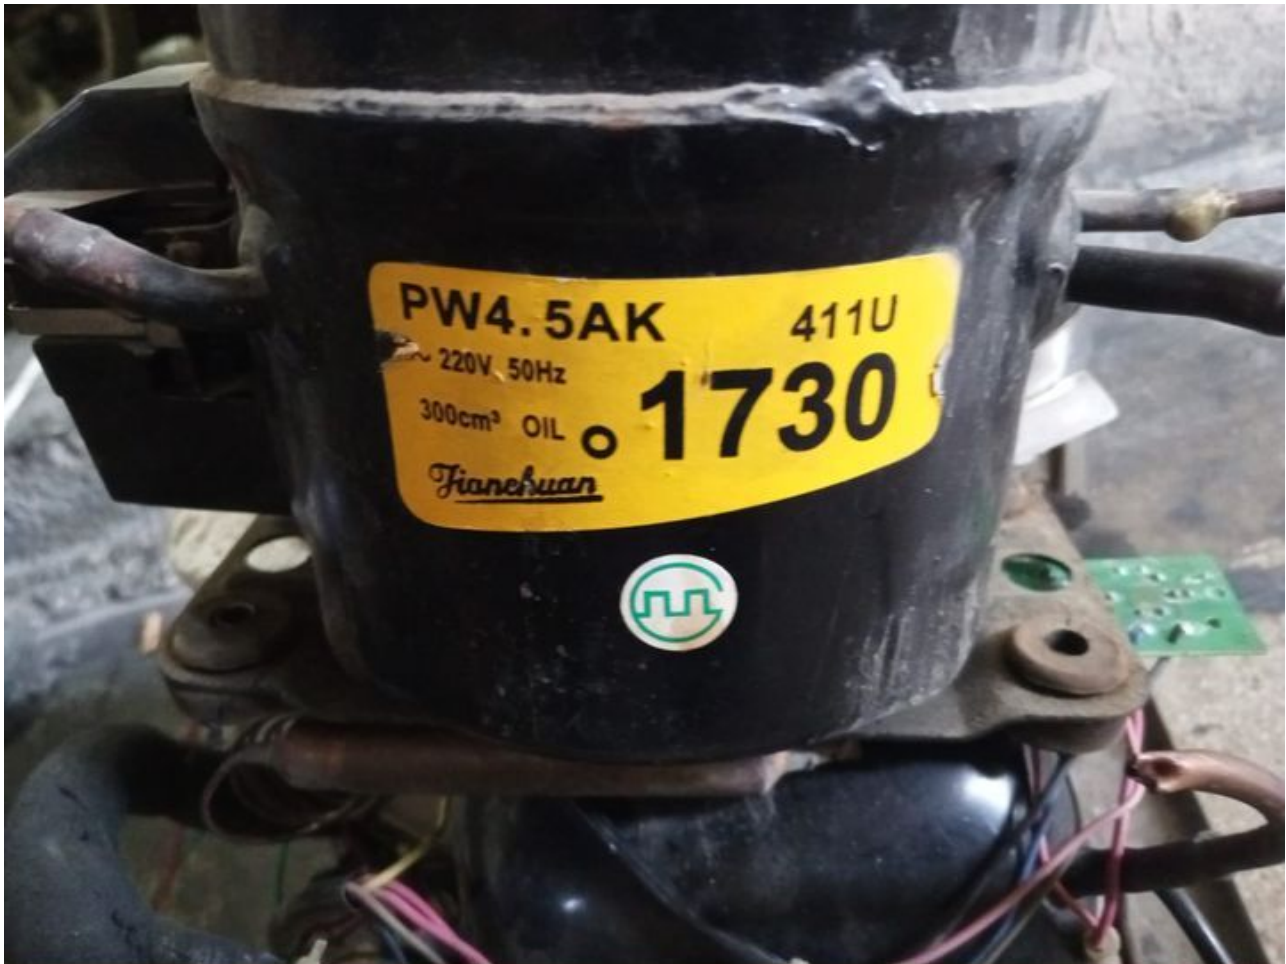

Private Picture Copyright : WWW.MBSM.PRO

Mbsm.pro, Lbp, R134A, Danpu, Compressor, Pw4.5vk, 1/8 hp