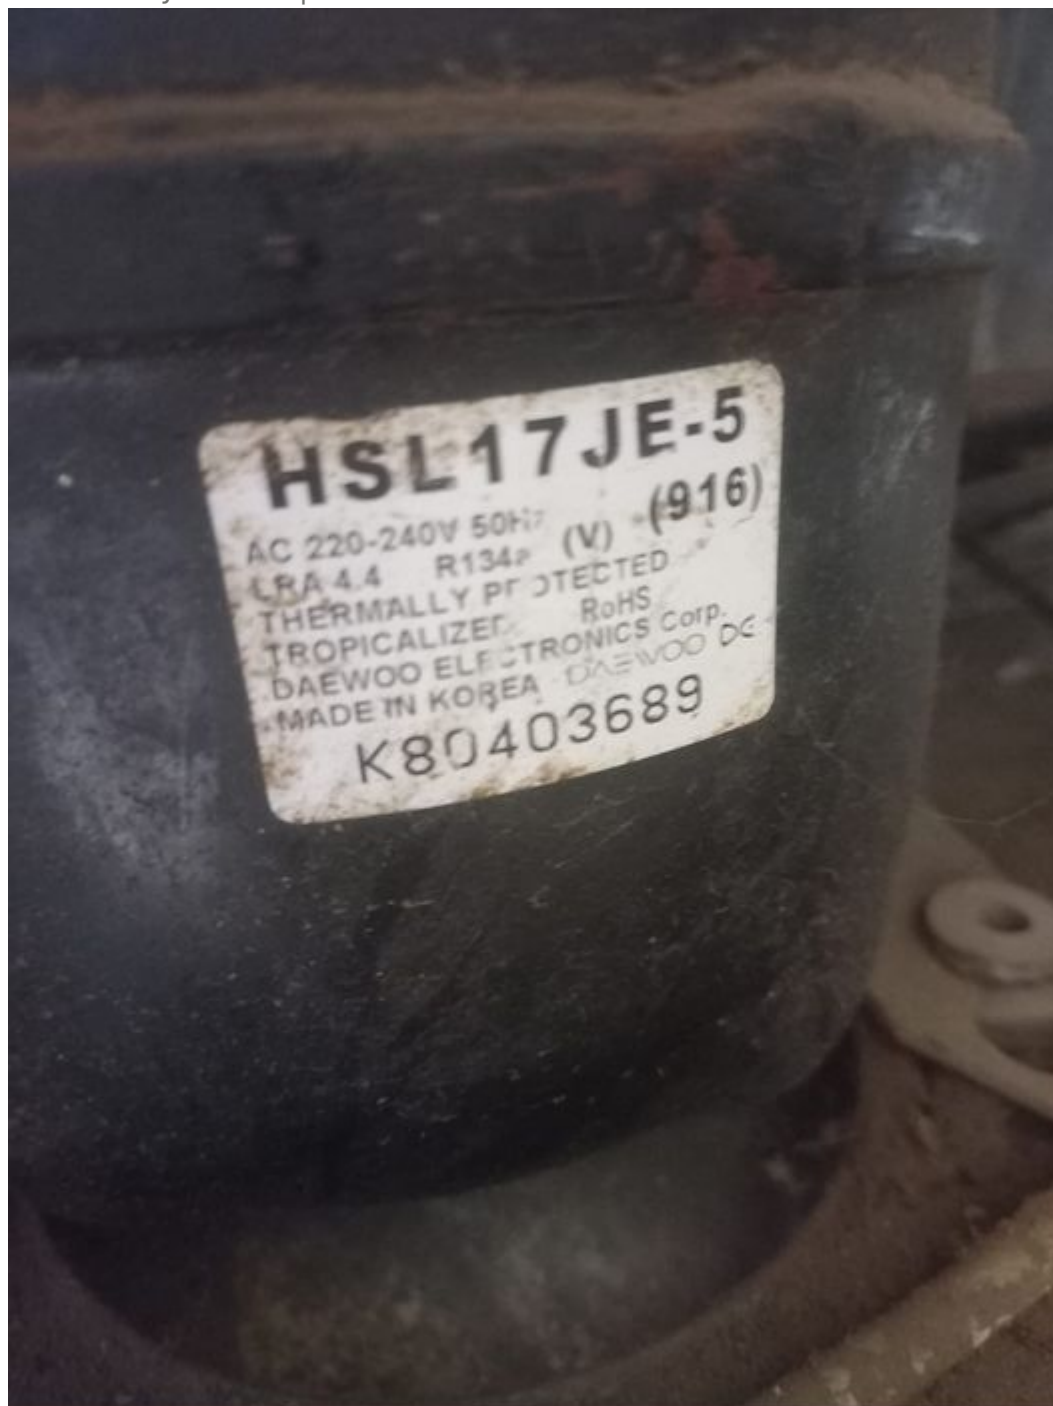

Daewoo, HSL17Y-5 , Compresseur hermétique, R-134a, 134 W, RSIR , 1/6Hp, lbp, freezer, ch140

Category: compressor

written by Amina | 16 October 2023

Private Picture Copyright : WWW.MBSM.PRO

Daewoo, HSL17Y-5 , Compresseur hermétique, R-134a, 157 W, RSIR , 1/5Hp, lbp