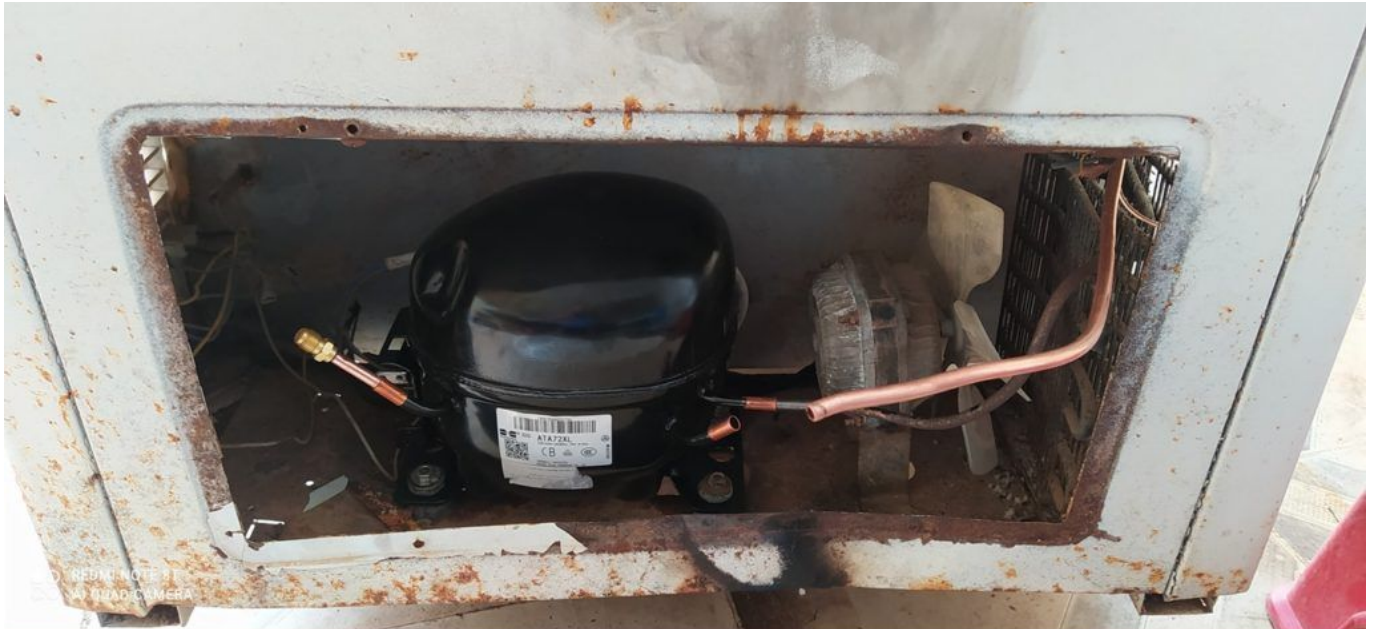

REDMI NOTE 11
48MP QUAD CAMERA

Private Picture Copyright : WWW.MBSM.PRO