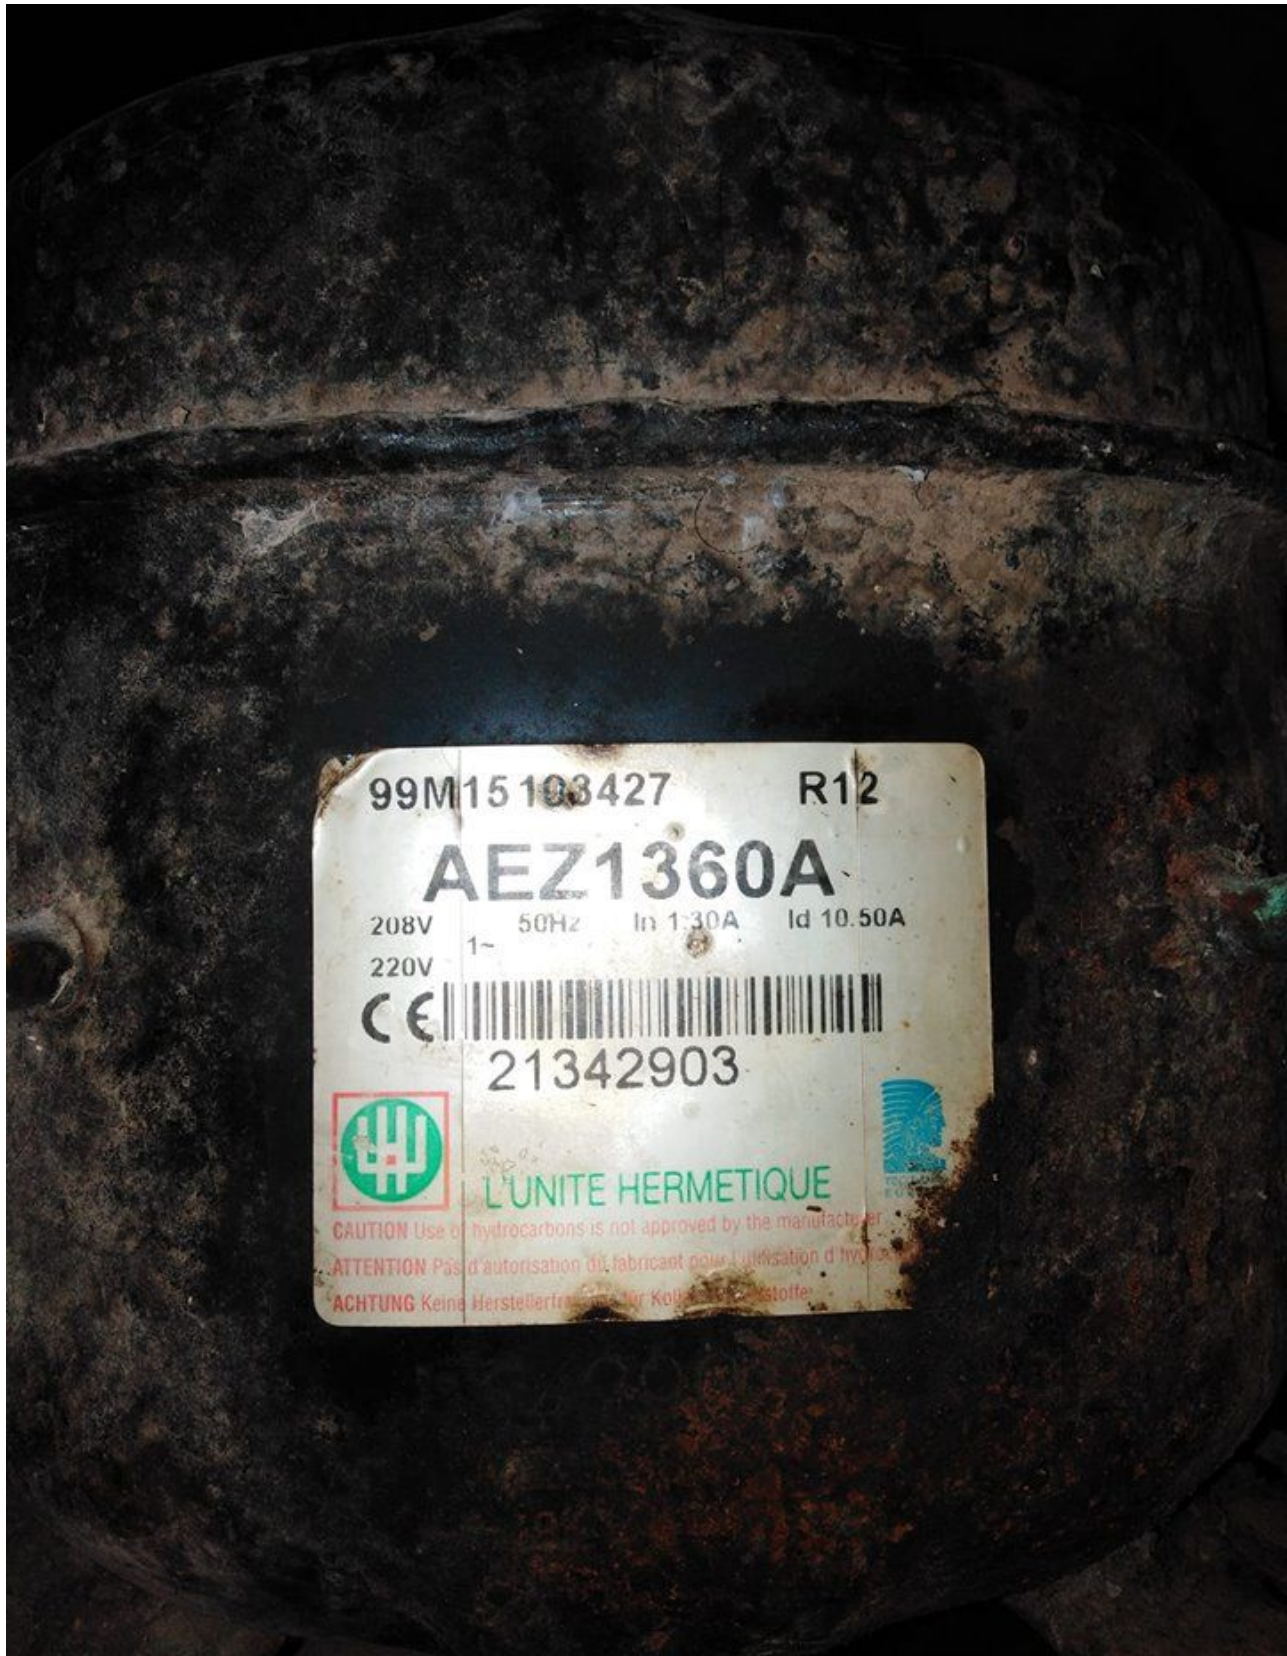

PictureS Mbsm Dot Pro : www.mbsm.pro

Points forts : Compresseur aez1360a pour réfrigérateur fagor FAGOR
MA-10CA562COMP-QZQAZ