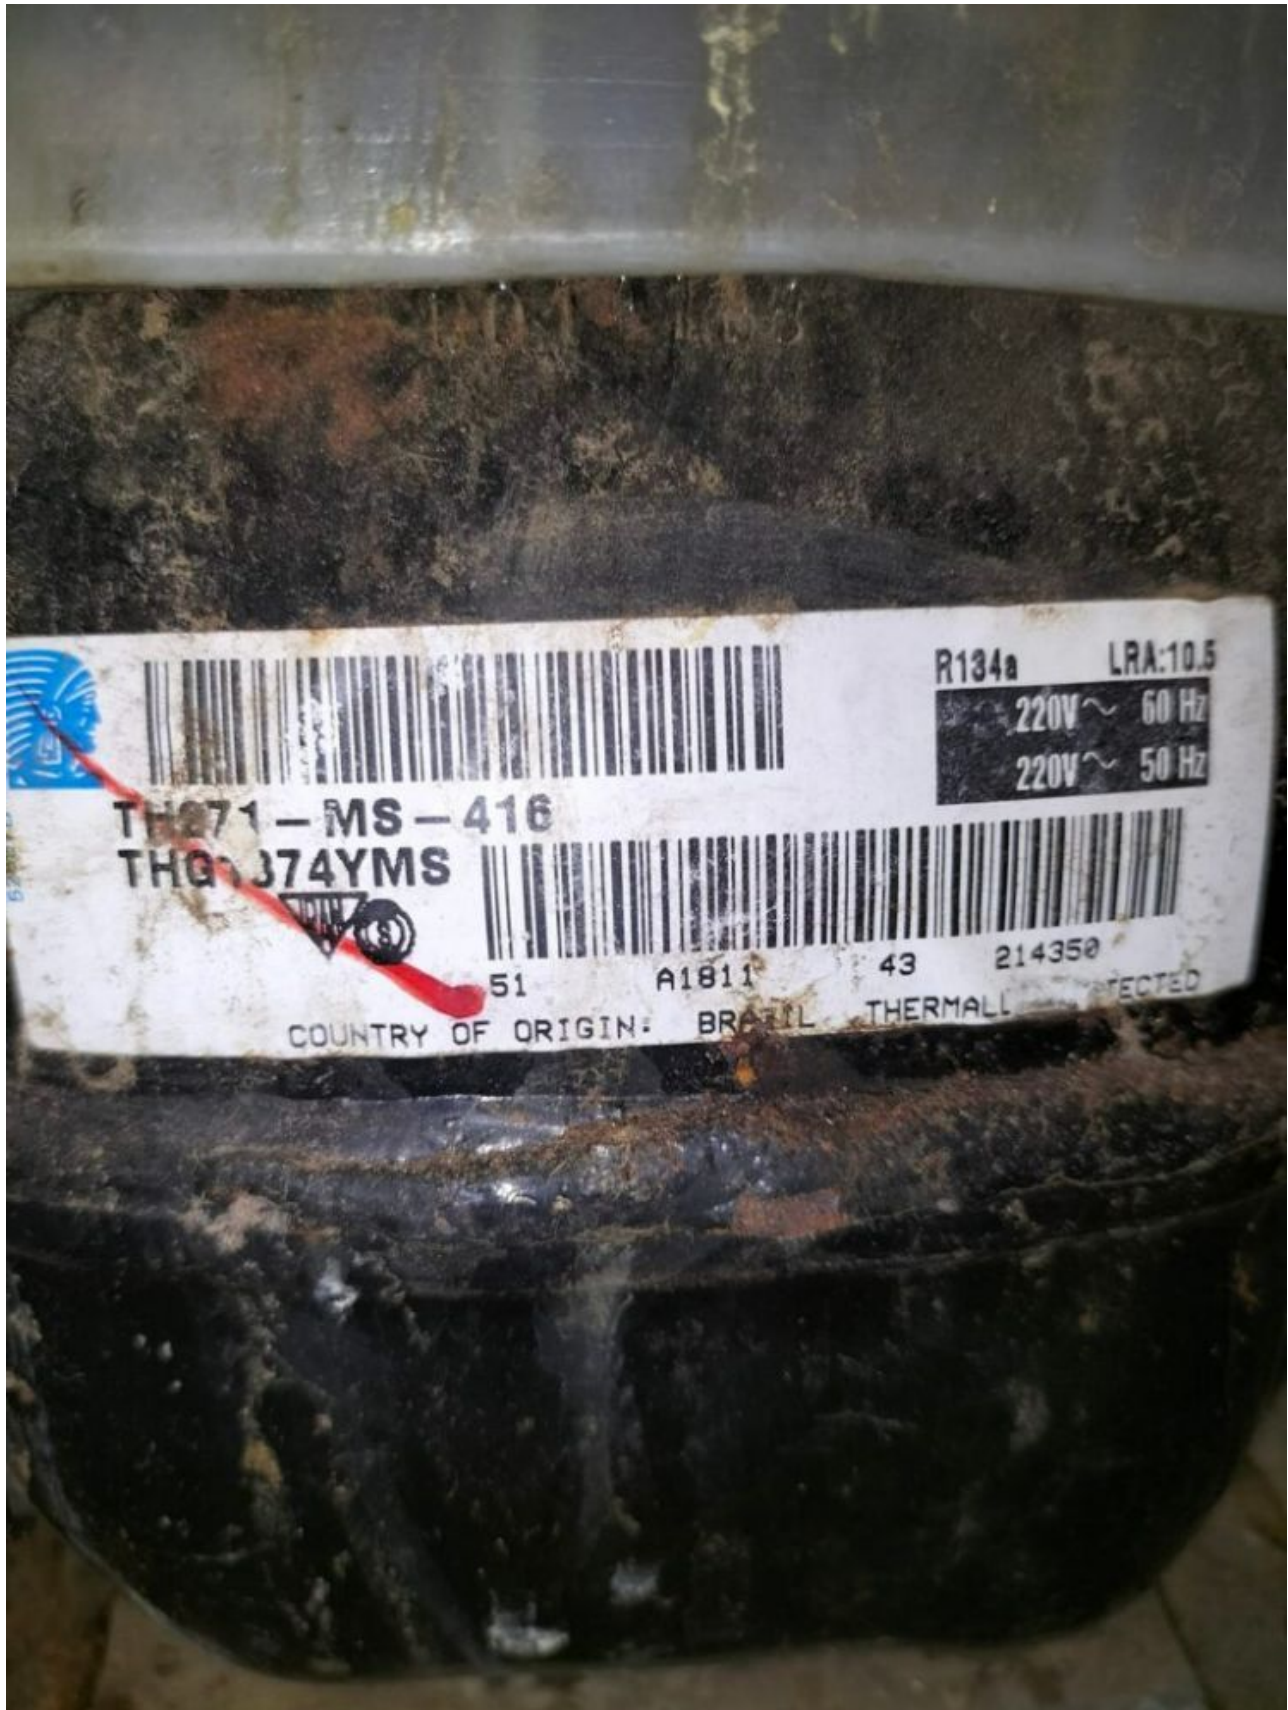

Mbsm.pro, Compressor, TECUMSEH,
THG1374YS, R134, 1/5++, 1/4-, PTCSIR,
K350, kiriazi defrost, 14 feet,
Capillary Tube, 0.31, 150 mm

Category: compressor

written by www.mbsm.pro | 7 August 2022

Private Picture Copyright : WWW.MBSM.PRO

Mbsm.pro, Compressor, TECUMSEH, THG1374YS, R134, 1/5++ , 1/4- , PTC SIR, K350, kiriazı defrost, 14 feet,

Mbsm.pro, Compressor, Kiriazi,
refrigerator, Defrost, k350, 1/5 ++
Hp, 1/4 – Hp, embraco, ff17.5hak,
tw146-gy-486, twb1374ygs, tles7ft.4,
r134a