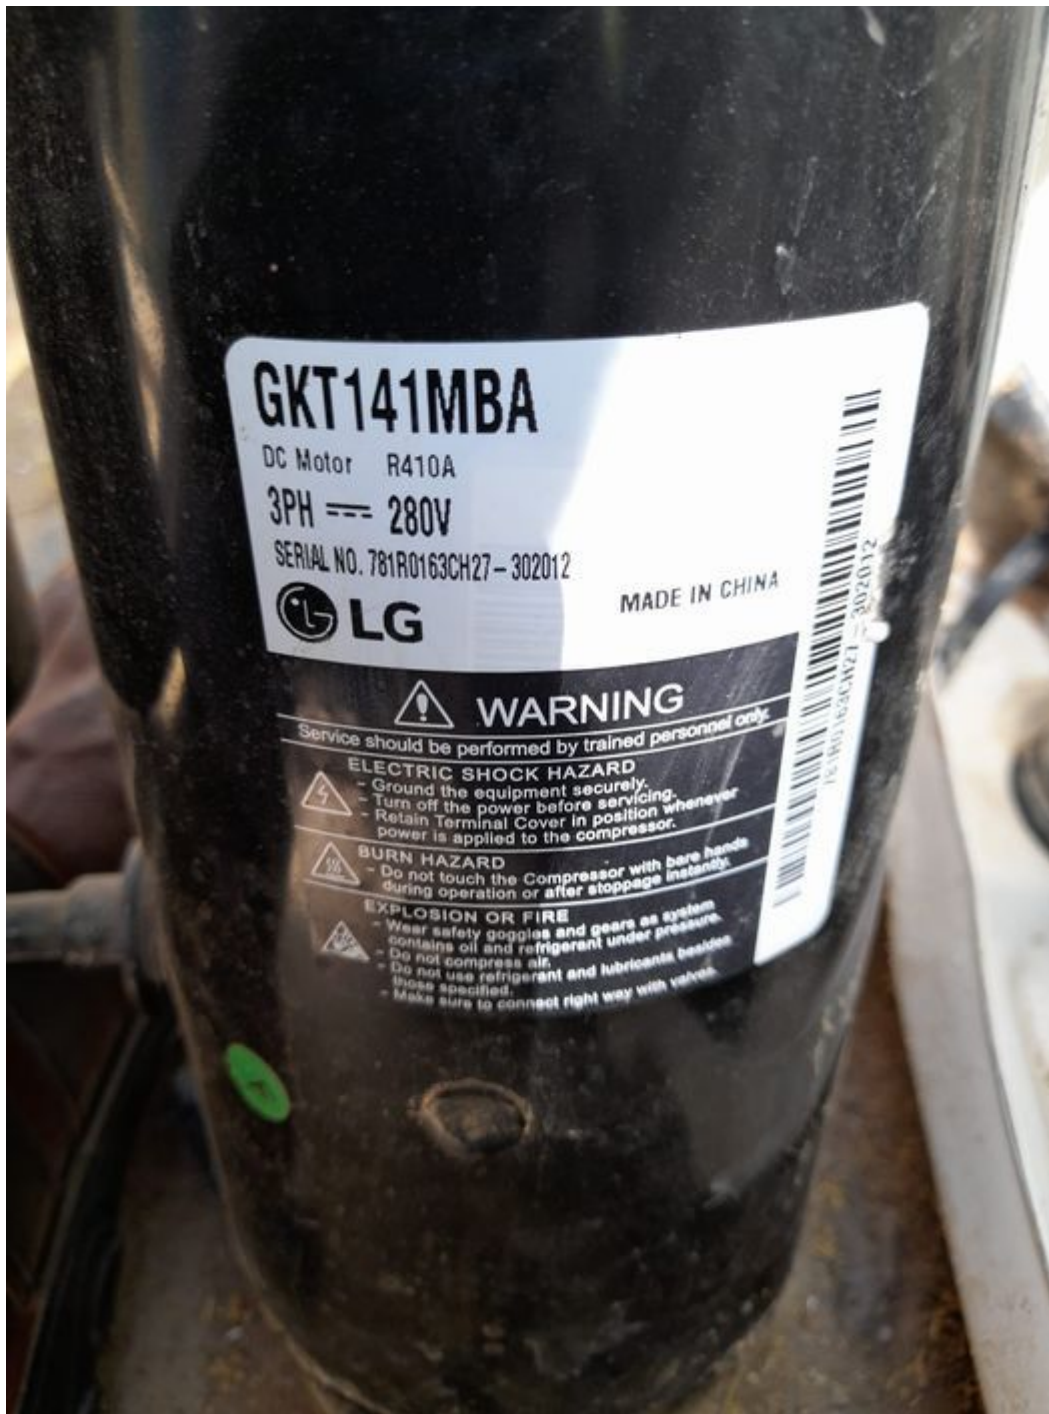

Private Picture Copyright : WWW.MBSM.PRO

Mbsm.pro, GKT141MBA, Compressor , LG, inverter, BDC, DC compressor, 3 PH, 2.5 HP, 18000 Btu/h, R410A

Mbsm.pro, Moteur , LG Drive 21 Kg, WST2112XMN, washer, inverter

Category: expertise

written by www.mbsm.pro | 18 September 2022