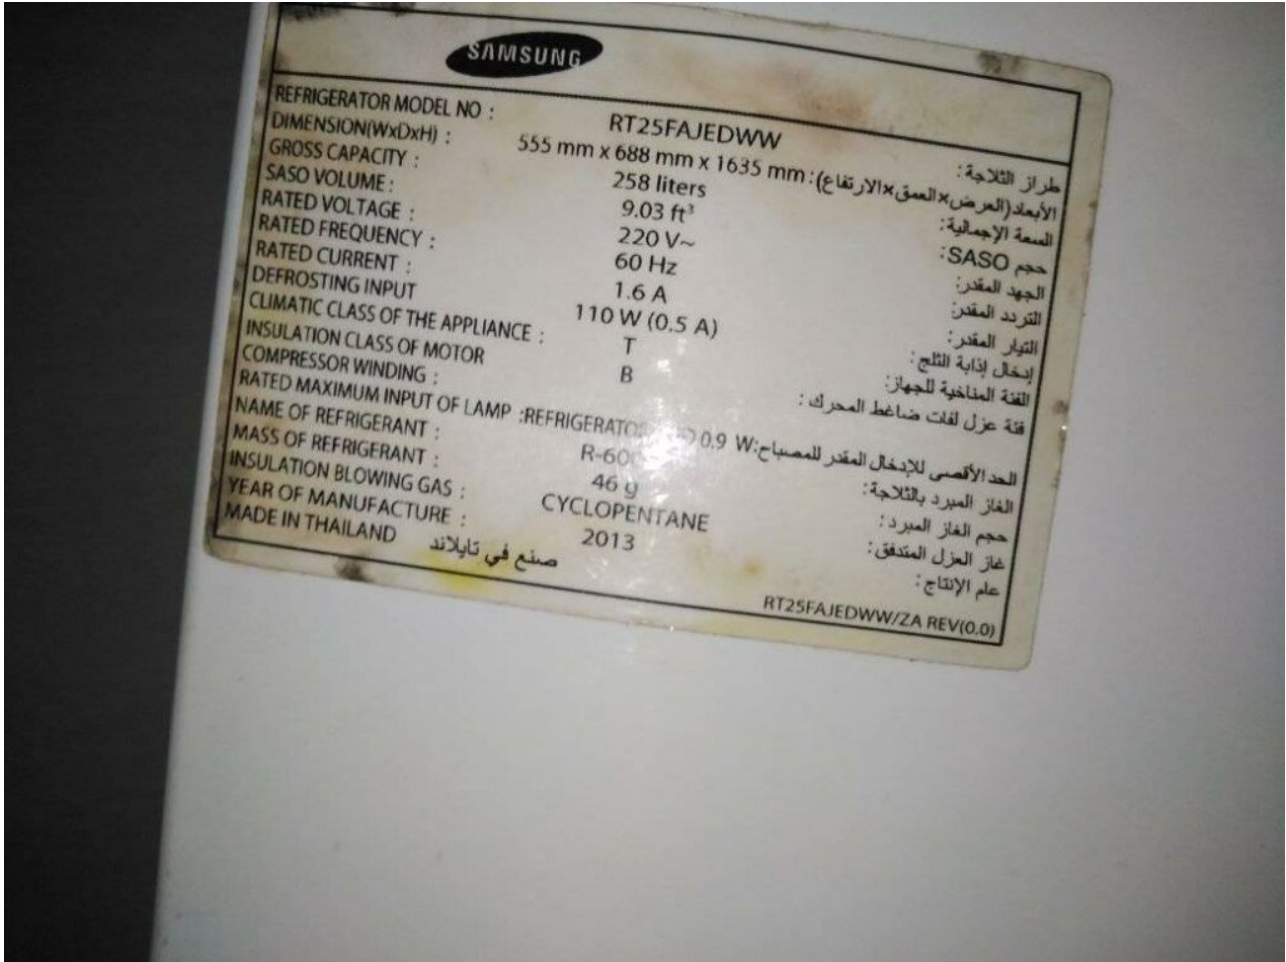

Private Picture Copyright : WWW.MBSM.PRO

Mbsm.pro, Refrigerator, RT25fajedww, 250 L, no frost, inverter, Compressor, BDC, 1/6 hp, lbp, R600a, 46g, 220v

Mbsm.pro, air conditioner, Trust International For Electronics, ASTW-H18SDE-DC, inverter, dc, 18000 btu, R410a, 1500g, T3, 1.5 tons

Category: air conditioner

written by www.mbsm.pro | 18 September 2022